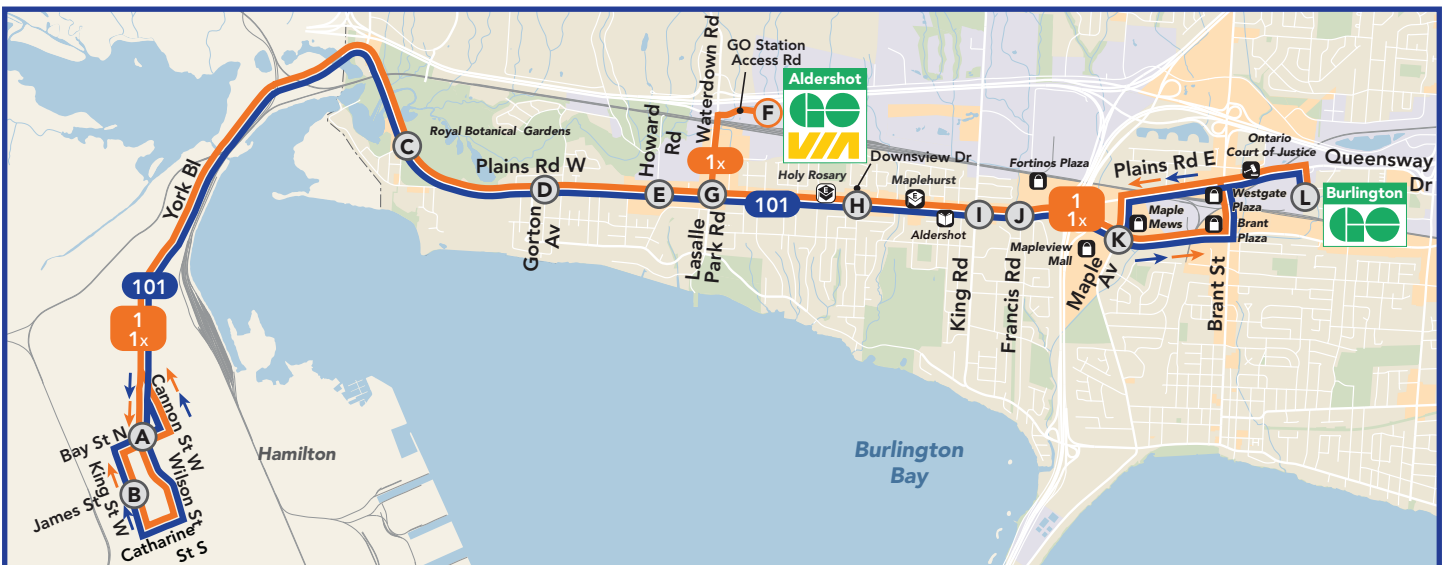

X	5:14	5:26	5:28	5:30	5:36	5:40	5:42	5:44	5:45	5:49	5:55	X	4:30	4:35	4:37	4:38	4:40	4:48	4:50	4:52	4:54	4:57	5:03	5:09
X	5:44	5:56	5:58	6:00	6:06	6:10	6:12	6:14	6:15	6:19	6:25	X	5:00	5:05	5:07	5:08	5:10	5:18	5:20	5:22	5:24	5:27	5:33	5:39
X	6:14	6:26	6:28	6:30	6:36	6:40	6:42	6:44	6:45	6:49	6:55	X	5:30	5:35	5:37	5:38	5:40	5:48	5:50	5:52	5:54	5:57	6:03	6:09
X	6:44	6:56	6:58	7:00	7:06	7:10	7:12	7:14	7:15	7:19	7:25	X	6:00	6:05	6:07	6:08	6:10	6:18	6:20	6:22	6:24	6:27	6:33	6:39
X	7:14	7:26	7:28	7:30	7:36	7:40	7:42	7:44	7:45	7:49	7:55	X	6:30	6:35	6:37	6:38	6:40	6:48	6:50	6:52	6:54	6:57	7:03	7:09
X	7:44	7:56	7:58	8:00	8:06	8:10	8:12	8:14	8:15	8:19	8:25	X	7:00	7:05	7:07	7:08	7:10	7:18	7:20	7:22	7:24	7:27	7:33	7:39
X	8:14	8:26	8:28	8:30	8:36	8:40	8:42	8:44	8:45	8:49	8:55	X	7:30	7:35	7:37	7:38	7:40	7:48	7:50	7:52	7:54	7:57	8:03	8:09
X	8:44	8:56	8:58	9:00	9:06	9:10	9:12	9:14	9:15	9:19	9:25	X	8:00	8:05	8:07	8:08	8:10	8:18	8:20	8:22	8:24	8:27	8:33	8:39
X	9:14	9:26	9:28	9:30	9:36	9:40	9:42	9:44	9:45	9:49	9:55	X	8:30	8:35	8:37	8:38	8:40	8:48	8:50	8:52	8:54	8:57	9:03	9:09
X	9:44	9:56	9:58	10:00	10:06	10:10	10:12	10:14	10:15	10:19	10:25	X	9:00	9:05	9:07	9:08	9:10	9:18	9:20	9:22	9:24	9:27	9:33	9:39
X	10:14	10:26	10:28	10:30	10:36	10:40	10:42	10:44	10:45	10:49	10:55	X	9:30	9:35	9:37	9:38	9:40	9:48	9:50	9:52	9:54	9:57	10:03	10:09
X	10:44	10:56	10:58	11:00	11:06	11:10	11:12	11:14	11:15	11:19	11:25	X	10:00	10:05	10:07	10:08	10:10	10:18	10:20	10:22	10:24	10:27	10:33	10:39
X	11:14	11:26	11:28	11:30	11:36	11:40	11:42	11:44	11:45	11:49	11:55	X	10:30	10:35	10:37	10:38	10:40	10:48	10:50	10:52	10:54	10:57	11:03	11:09
X	11:44	11:56	11:58	12:00	12:06	12:10	12:12	12:14	12:15	12:19	12:25	X	11:00	11:05	11:07	11:08	11:10	11:18	11:20	11:22	11:24	11:27	11:33	11:39
X	12:14	12:26	12:28	12:30	12:36	12:40	12:42	12:44	12:45	12:49	12:55	X	11:30	11:35	11:37	11:38	11:40	11:48	11:50	11:52	11:54	11:57	12:03	12:09
X	12:44	12:56	12:58	1:00	1:06	1:10	1:12	1:14	1:15	1:19	1:25	X	12:00	12:05	12:07	12:08	12:10	12:18	12:20	12:22	12:24	12:27	12:33	12:39
X	1:14	1:26	1:28	1:30	1:36	1:40	1:42	1:44	1:45	1:49	1:55	X	12:30	12:35	12:37	12:38	12:40	12:48	12:50	12:52	12:54	12:57	1:03	1:09
X	1:44	1:56	1:58	2:00	2:06	2:10	2:12	2:14	2:15	2:19	2:25	X	1:00	1:05	1:07	1:08	1:10	1:18	1:20	1:22	1:24	1:27	1:33	1:39
X	2:14	2:26	2:28	2:30	2:36	2:40	2:42	2:44	2:45	2:49	2:55	X	1:30	1:35	1:37	1:38	1:40	1:48	1:50	1:52	1:54	1:57	2:03	2:09
X	2:44	2:56	2:58	3:00	3:06	3:10	3:12	3:14	3:15	3:19	3:25	X	2:00	2:05	2:07	2:08	2:10	2:18	2:20	2:22	2:24	2:27	2:33	2:39
X	3:14	3:26	3:28	3:30	3:36	3:40	3:42	3:44	3:45	3:49	3:55	X	2:30	2:35	2:37	2:38	2:40	2:48	2:50	2:52	2:54	2:57	3:03	3:09
X	3:44	3:56	3:58	4:00	4:06	4:10	4:12	4:14	4:15	4:19	4:25	X	3:00	3:05	3:07	3:08	3:10	3:18	3:20	3:22	3:24	3:27	3:33	3:39
X	4:14	4:26	4:28	4:30	4:36	4:40	4:42	4:44	4:45	4:49	4:55	X	3:30	3:35	3:37	3:38	3:40	3:48	3:50	3:52	3:54	3:57	4:03	4:09
X	4:44	4:56	4:58	5:00	5:06	5:10	5:12	5:14	5:15	5:19	5:25	X	4:00	4:05	4:07	4:08	4:10	4:18	4:20	4:22	4:24	4:27	4:33	4:39
X	5:14	5:26	5:28	5:30	5:36	5:40	5:42	5:44	5:45	5:49	5:55	X	4:30	4:35	4:37	4:38	4:40	4:48	4:50	4:52	4:54	4:57	5:03	5:09
X	5:44	5:56	5:58	6:00	6:06	6:10	6:12	6:14	6:15	6:19	6:25	X	5:00	5:05	5:07	5:08	5:10	5:18	5:20	5:22	5:24	5:27	5:33	5:39
X	6:14	6:26	6:28	6:30	6:36	6:40	6:42	6:44	6:45	6:49	6:55	X	5:30	5:35	5:37	5:38	5:40	5:48	5:50	5:52	5:54	5:57	6:03	6:09
X	6:44	6:56	6:58	7:00	7:06	7:10	7:12	7:14	7:15	7:19	7:25	X	6:00	6:05	6:07	6:08	6:10	6:18	6:20	6:22	6:24	6:27	6:33	6:39
X	7:09	7:21	7:23	7:25	7:31	7:35	7:37	7:39	7:40	7:44	7:50	X	6:30	6:35	6:37	6:38	6:40	6:48	6:50	6:52	6:54	6:57	7:03	7:09
	7:54	8:02	8:04	8:06		8:08	8:09	8:11	8:12	8:14	8:20	X	7:10	7:15	7:17	7:18	7:20	7:28	7:30	7:32	7:34	7:37	7:43	7:49
	8:24	8:32	8:34	8:36		8:38	8:39	8:41	8:42	8:44	8:50		7:25	7:30	7:31	7:32	7:33		7:34	7:35	7:37	7:39	7:45	7:51
	8:54	9:02	9:04	9:06		9:08	9:09	9:11	9:12	9:14	9:20		7:53	7:58	7:59	8:00	8:01		8:02	8:03	8:05	8:07	8:13	8:19
	9:24	9:32	9:34	9:36		9:38	9:39	9:41	9:42	9:44	9:50		8:23	8:28	8:29	8:30	8:31		8:32	8:33	8:35	8:37	8:43	8:49