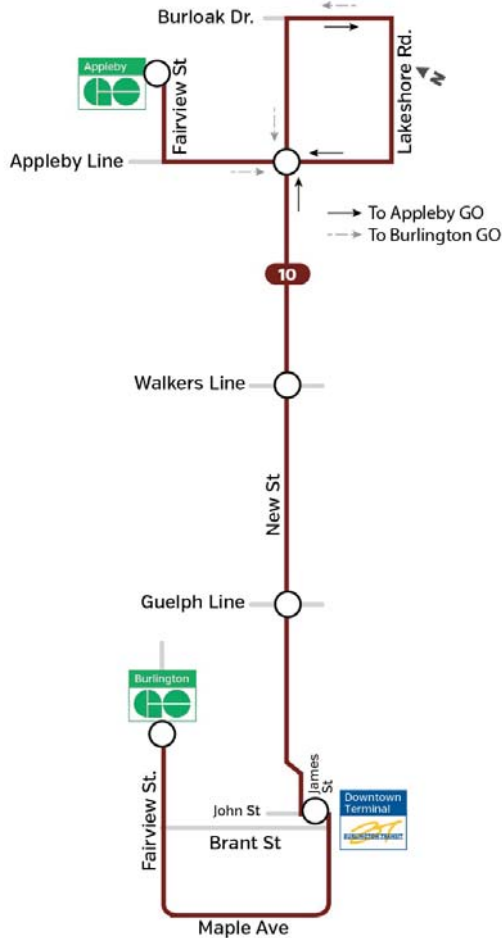

Route 10

New - Maple

Effective September 1, 2019

Burlingtontransit.ca
905-639-0550
contactbt@burlington.ca
#BurlONTransit

10 New - Maple

Weekdays to Appleby GO

Burlington GO Station	Downtown Terminal (John St.)	New St. & Guelph Line	New St. & Walkers Line	New St. & Appleby Line	Burloak Dr & Lakeshore Rd	Appleby Line & New St.	Appleby GO Station
5:05	5:20	5:24	5:27	5:31	5:35	5:42	5:46
5:25	5:40	5:44	5:47	5:51	5:55	6:02	6:06
5:45	6:00	6:04	6:07	6:11	6:15	6:22	6:26
6:05	6:20	6:24	6:27	6:31	6:35	6:42	6:46
6:25	6:40	6:44	6:47	6:51	6:55	7:02	7:06
6:45	7:00	7:04	7:07	7:11	7:15	7:22	7:26
7:05	7:20	7:24	7:27	7:31	7:35	7:42	7:46
7:25	7:40	7:44	7:47	7:51	7:55	8:02	8:06
7:45	8:00	8:04	8:07	8:11	8:15	8:22	8:26
8:05	8:20	8:24	8:27	8:31	8:35	8:42	8:46
And every 20 minutes until							
3:45	4:00	4:04	4:07	4:11	4:15	4:22	4:26
4:05	4:22	4:26	4:29	4:33	4:38	4:45	4:50
4:25	4:42	4:46	4:49	4:53	4:58	5:05	5:10
4:45	5:02	5:06	5:09	5:13	5:18	5:25	5:30
5:05	5:22	5:26	5:29	5:33	5:38	5:45	5:50
5:25	5:42	5:46	5:49	5:53	5:58	6:05	6:10
5:45	6:02	6:06	6:09	6:13	6:18	6:25	6:30
6:05	6:22	6:26	6:29	6:33	6:38	6:45	6:50
6:25	6:41	6:45	6:48	6:52	6:56	7:03	7:08
6:45	7:00	7:04	7:07	7:11	7:15	7:22	7:26
7:05	7:20	7:24	7:27	7:31	7:35	7:42	7:46
7:25	7:40	7:44	7:47	7:51	7:55	8:02	8:06
7:45	8:00	8:04	8:07	8:11	8:15	8:22	8:26
8:05	8:20	8:24	8:27	8:31	8:35	8:42	8:46
8:25	8:40	8:44	8:47	8:51	8:55	9:02	9:06
8:45	9:00	9:04	9:07	9:11	9:15	9:22	9:26
9:05	9:20	9:24	9:27	9:31	9:35	9:42	9:46
9:25	9:40	9:44	9:47	9:51	9:55	10:02	10:06
9:55	10:10	10:14	10:17	10:21	10:25	10:32	10:36
10:25	10:40	10:44	10:47	10:51	10:55	11:02	11:06