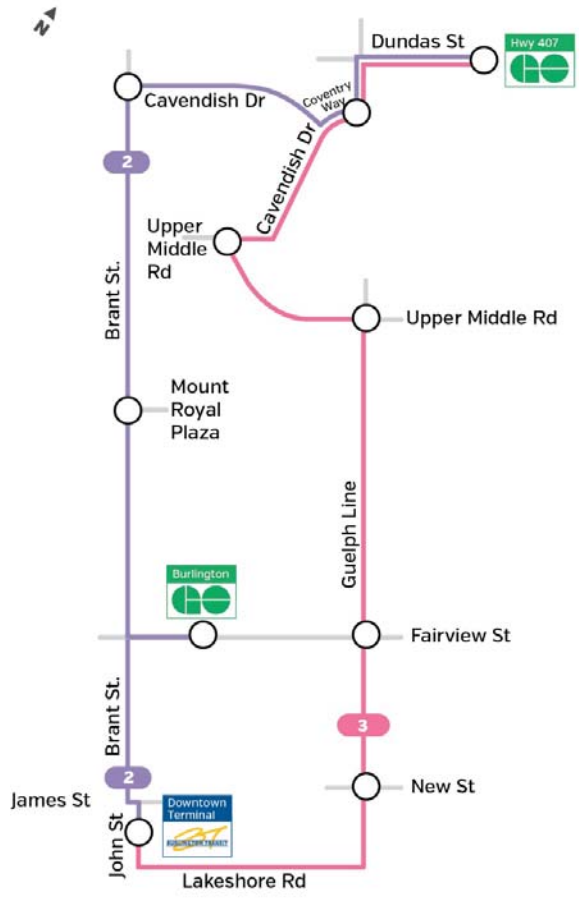

Route 2/3 Brant/Guelph-Downtown

Effective September 1, 2019

Burlingtontransit.ca
905-639-0550
contactbt@burlington.ca
#BurlIONTransit

2 Brant

Weekdays to Cavendish / GO 407 Carpool

Downtown Terminal (John St.)	Burlington GO Station	Brant St. & Mount Forest Dr.	Cavendish Dr. & Brant St.	Coventry Way & Guelph Line	GO 407 Carpool
5:19	5:27	5:32	5:38	5:42	5:49
5:39	5:47	5:52	5:58	6:02	6:09
5:59	6:07	6:12	6:18	6:22	6:29
6:19	6:27	6:32	6:38	6:42	6:49
6:39	6:47	6:52	6:58	7:02	7:09
6:59	7:07	7:12	7:18	7:22	7:29
7:19	7:27	7:32	7:38	7:42	7:49
7:39	7:47	7:52	7:58	8:02	8:09
7:59	8:07	8:12	8:18	8:22	8:29
8:19	8:27	8:32	8:38	8:42	8:49
8:39	8:47	8:52	8:58	9:02	9:09
8:59	9:07	9:12	9:18	9:22	9:29
9:19	9:27	9:32	9:38	9:42	9:49
9:49	9:57	10:02	10:08	10:12	10:19
10:19	10:27	10:32	10:38	10:42	10:49
And every 30 minutes until					
3:19	3:27	3:32	3:38	3:42	3:49
3:39	3:47	3:52	3:58	4:02	4:09
3:59	4:07	4:12	4:18	4:22	4:29
4:19	4:27	4:32	4:38	4:42	4:49
4:39	4:47	4:52	4:58	5:02	5:09
4:59	5:07	5:12	5:18	5:22	5:29
5:19	5:27	5:32	5:38	5:42	5:49
5:39	5:47	5:52	5:58	6:02	6:09
5:59	6:07	6:12	6:18	6:22	6:29
6:19	6:27	6:32	6:38	6:42	6:49
6:39	6:47	6:52	6:58	7:02	7:09
6:59	7:07	7:12	7:18	7:22	7:29
7:19	7:27	7:32	7:38	7:42	7:49
7:49	7:57	8:02	8:08	8:12	8:19
And every 30 minutes until					
9:19	9:27	9:32	9:38	9:42	9:49
9:49	9:57	10:02	10:08	10:12	10:19

3 Guelph

Weekdays to Downtown Burlington

GO 407 Carpool	Guelph Line & Coventry Way	Upper Middle Rd. & Cavendish Dr.	Upper Middle Rd. & Guelph Line	Guelph Line & Fairview St.	Guelph Line & New St.	Downtown Terminal (John St.)
				5:09	5:13	5:18
				5:29	5:33	5:38
				5:49	5:53	5:58
5:49	5:56	6:01	6:03	6:09	6:13	6:18
6:09	6:16	6:21	6:23	6:29	6:33	6:38
6:29	6:36	6:41	6:43	6:49	6:53	6:58
6:49	6:56	7:01	7:03	7:09	7:13	7:18
7:09	7:16	7:21	7:23	7:29	7:33	7:38
7:29	7:36	7:41	7:43	7:49	7:53	7:58
7:49	7:56	8:01	8:03	8:09	8:13	8:18
8:09	8:16	8:21	8:23	8:29	8:33	8:38
8:29	8:36	8:41	8:43	8:49	8:53	8:58
8:49	8:56	9:01	9:03	9:09	9:13	9:18
9:19	9:26	9:31	9:33	9:39	9:43	9:48
9:49	9:56	10:01	10:03	10:09	10:13	10:18
And every 30 minutes until						
3:49	3:56	4:01	4:03	4:09	4:13	4:18
4:09	4:16	4:21	4:23	4:29	4:33	4:38
4:29	4:36	4:41	4:43	4:49	4:53	4:58
4:49	4:56	5:01	5:03	5:09	5:13	5:18
5:09	5:16	5:21	5:23	5:29	5:33	5:38
5:29	5:36	5:41	5:43	5:49	5:53	5:58
5:49	5:56	6:01	6:03	6:09	6:13	6:18
6:09	6:16	6:21	6:23	6:29	6:33	6:38
6:29	6:36	6:41	6:43	6:49	6:53	6:58
6:49	6:56	7:01	7:03	7:09	7:13	7:18
7:09	7:16	7:21	7:23	7:29	7:33	7:38
7:29	7:36	7:41	7:43	7:49	7:53	7:58
7:49	7:56	8:01	8:03	8:09	8:13	8:18
8:19	8:26	8:31	8:33	8:39	8:43	8:48
8:49	8:56	9:01	9:03	9:09	9:13	9:18
9:19	9:26	9:31	9:33	9:39	9:43	9:48
9:49	9:56	10:01	10:03	10:09	10:13	10:18