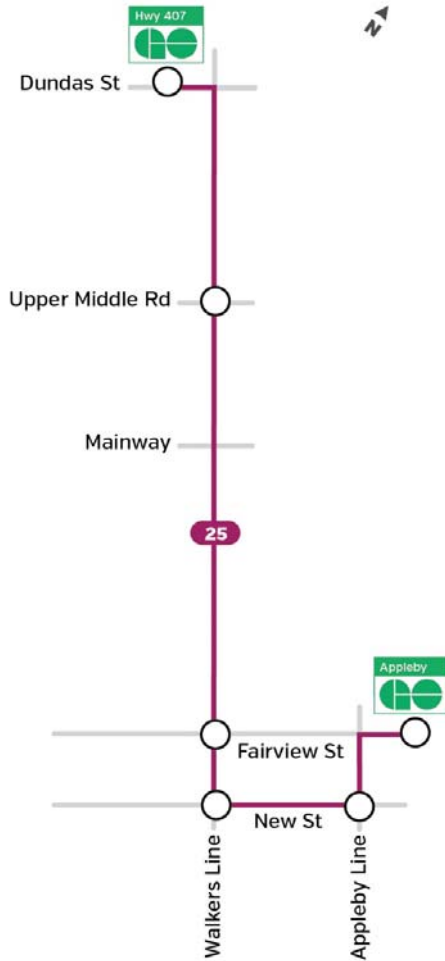

Route 25

Walkers

Effective September 1, 2019

Burlingtontransit.ca
905-639-0550
contactbt@burlington.ca
#BurlONTransit

25 Walkers

Weekdays to GO 407 Carpool

Appleby GO Station	Appleby Line & New St.	Walkers Line & New St.	Walkers Line & Fairview St.	Walkers Line & Upper Middle Rd.	GO 407 Carpool
5:44	5:49	5:53	5:56	6:03	6:10
6:04	6:09	6:13	6:16	6:23	6:30
6:24	6:29	6:33	6:36	6:43	6:50
6:44	6:49	6:53	6:56	7:03	7:10
7:04	7:09	7:13	7:16	7:23	7:30
7:24	7:29	7:33	7:36	7:43	7:50
7:44	7:49	7:53	7:56	8:03	8:10
8:04	8:09	8:13	8:16	8:23	8:30
8:24	8:29	8:33	8:36	8:43	8:50
8:44	8:49	8:53	8:56	9:03	9:10
9:04	9:09	9:13	9:16	9:23	9:30
9:24	9:29	9:33	9:36	9:42	9:49
9:54	9:59	10:03	10:06	10:12	10:19
10:24	10:29	10:33	10:36	10:42	10:49
And every 30 minutes until					
2:54	2:59	3:03	3:06	3:12	3:19
3:24	3:29	3:33	3:36	3:43	3:50
3:44	3:49	3:53	3:56	4:03	4:10
4:04	4:09	4:13	4:16	4:23	4:30
4:24	4:29	4:33	4:36	4:43	4:50
4:44	4:49	4:53	4:56	5:03	5:10
5:04	5:09	5:13	5:16	5:23	5:30
5:24	5:29	5:33	5:36	5:43	5:50
5:44	5:49	5:53	5:56	6:03	6:10
6:04	6:09	6:13	6:16	6:23	6:30
6:24	6:29	6:33	6:36	6:43	6:50
6:44	6:49	6:53	6:56	7:03	7:10
7:04	7:09	7:13	7:16	7:23	7:30
7:34	7:39	7:44	7:47	7:53	7:59
8:04	8:09	8:14	8:17	8:23	8:29
And every 30 minutes until					
11:04	11:09	11:14	11:17	11:23	11:29

25 Walkers

Weekdays to Appleby GO

GO 407 Carpool	Walkers Line & Upper Middle Rd.	Walkers Line & Fairview St.	Walkers Line & New St.	Appleby Line & New St.	Appleby GO Station
5:38	5:46	5:52	5:55	5:59	6:04
5:58	6:06	6:12	6:15	6:19	6:24
6:18	6:26	6:32	6:35	6:39	6:44
6:38	6:46	6:52	6:55	6:59	7:04
6:58	7:06	7:12	7:15	7:19	7:24
7:18	7:26	7:32	7:35	7:39	7:44
7:38	7:46	7:52	7:55	7:59	8:04
7:58	8:06	8:12	8:15	8:19	8:24
8:18	8:26	8:32	8:35	8:39	8:44
8:38	8:46	8:52	8:55	8:59	9:04
8:58	9:06	9:12	9:15	9:19	9:24
9:28	9:36	9:42	9:45	9:49	9:53
9:58	10:06	10:12	10:15	10:19	10:23
And every 30 minutes until					
2:58	3:06	3:12	3:15	3:19	3:23
3:18	3:26	3:32	3:35	3:39	3:44
3:38	3:46	3:52	3:55	3:59	4:04
3:58	4:06	4:12	4:15	4:19	4:24
4:18	4:26	4:32	4:35	4:39	4:44
4:38	4:46	4:52	4:55	4:59	5:04
4:58	5:06	5:12	5:15	5:19	5:24
5:18	5:26	5:32	5:35	5:39	5:44
5:38	5:46	5:52	5:55	5:59	6:04
5:58	6:06	6:12	6:15	6:19	6:24
6:18	6:26	6:32	6:35	6:39	6:44
6:38	6:46	6:52	6:55	6:59	7:04
7:08	7:16	7:22	7:25	7:29	7:34
7:38	7:44	7:50	7:53	7:57	8:01
8:08	8:14	8:20	8:23	8:27	8:31
And every 30 minutes until					
10:38	10:44	10:50	10:53	10:57	11:01
11:08	11:14	11:20	11:23	11:27	11:31