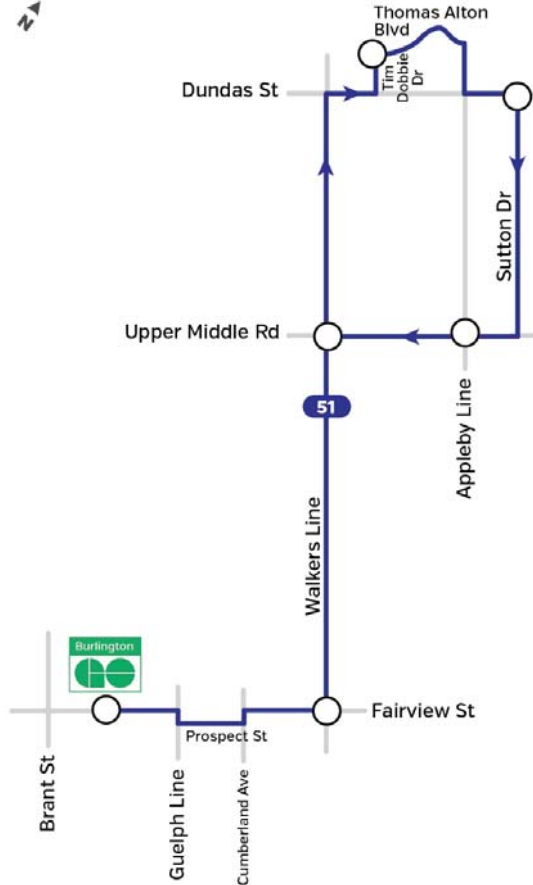

Route 50

Burlington South

Effective September 1, 2019

Burlingtontransit.ca
905-639-0550
contactbt@burlington.ca
#BurlONTransit

Route 51

Burlington Northeast

Effective September 1, 2019

Burlingtontransit.ca
905-639-0550
contactbt@burlington.ca
#BurlONTransit

Route 52

Burlington Northwest

Effective September 1, 2019

Burlingtontransit.ca
905-639-0550
contactbt@burlington.ca
#BurlONTransit

50 Burlington South

Monday to Saturday

Burlington GO Station	Downtown Terminal (John St.)	Walkers Line & New St.	Appleby Line & New St.	Burloak Dr. & Lakeshore Rd.	Appleby Line & Harvester Rd.	Walkers Line & Harvester Rd.	Burlington GO Station
10:56	11:07	11:12	11:16	11:24	11:32	11:37	11:45
11:56	12:07	12:12	12:16	12:24	12:32	12:37	12:45
12:56	1:07	1:12	1:16				

51 Burlington Northeast

Monday to Saturday

Burlington GO Station	Walkers Line & Fairview St.	Walkers Line & Upper Middle Rd.	Thomas Alton Bl. & Tim Dobbie Dr.	Dundas St. & Sutton Dr.	Appleby Line & Upper Middle Rd.	Walkers Line & Upper Middle Rd.	Burlington GO Station
10:56	11:01	11:09	11:14	11:19	11:24	11:30	11:44
11:56	12:01	12:09	12:14	12:19	12:24	12:30	12:44
12:56	1:01	1:09	1:14	1:19	1:24	1:30	

52 Burlington Northwest

Monday to Saturday

Burlington GO Station	Brant St. & Cavendish Rd.	Headon Rd. & Headon Forest Dr.	Upper Middle Rd. & Guelph Line	Guelph Line & Fairview St.	Guelph Line & New St.	Downtown Terminal (John St.)	Burlington GO Station
10:55	11:05	11:15	11:22	11:30	11:34	11:37	11:44
11:55	12:05	12:15	12:22	12:30	12:34	12:37	12:44
12:55	1:05	1:15	1:22				