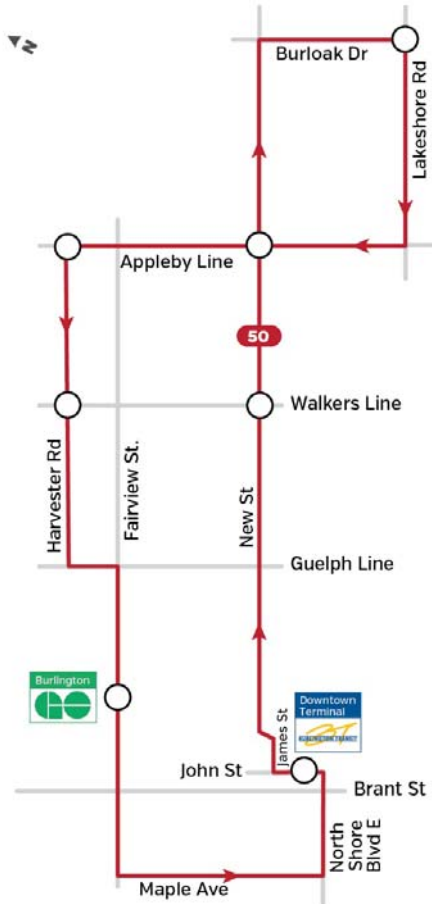

Route 50

Burlington South

Effective September 1, 2019

Burlingtontransit.ca
905-639-0550
contactbt@burlington.ca
#BurlONTransit

Route 51

Burlington Northeast

Effective September 1, 2019

Burlingtontransit.ca
905-639-0550
contactbt@burlington.ca
#BurlONTransit

Route 52

Burlington Northwest

Effective September 1, 2019

Burlingtontransit.ca
905-639-0550
contactbt@burlington.ca
#BurlONTransit

50 Burlington South

Monday to Saturday

Burlington GO Station	Downtown Terminal (John St.)	Walkers Line & New St.	Appleby Line & New St.	Burloak Dr. & Lakeshore Rd.	Appleby Line & Harvester Rd.	Walkers Line & Harvester Rd.	Burlington GO Station
10:56	11:07	11:12	11:16	11:24	11:32	11:37	11:45
11:56	12:07	12:12	12:16	12:24	12:32	12:37	12:45
12:56	1:07	1:12	1:16				

51 Burlington Northeast

Monday to Saturday

Burlington GO Station	Walkers Line & Fairview St.	Walkers Line & Upper Middle Rd.	Thomas Alton Bl. & Tim Dobbie Dr.	Dundas St. & Sutton Dr.	Appleby Line & Upper Middle Rd.	Walkers Line & Upper Middle Rd.	Burlington GO Station
10:56	11:01	11:09	11:14	11:19	11:24	11:30	11:44
11:56	12:01	12:09	12:14	12:19	12:24	12:30	12:44
12:56	1:01	1:09	1:14	1:19	1:24	1:30	

52 Burlington Northwest

Monday to Saturday

Burlington GO Station	Brant St. & Cavendish Rd.	Headon Rd. & Headon Forest Dr.	Upper Middle Rd. & Guelph Line	Guelph Line & Fairview St.	Guelph Line & New St.	Downtown Terminal (John St.)	Burlington GO Station
10:55	11:05	11:15	11:22	11:30	11:34	11:37	11:44
11:55	12:05	12:15	12:22	12:30	12:34	12:37	12:44
12:55	1:05	1:15	1:22				