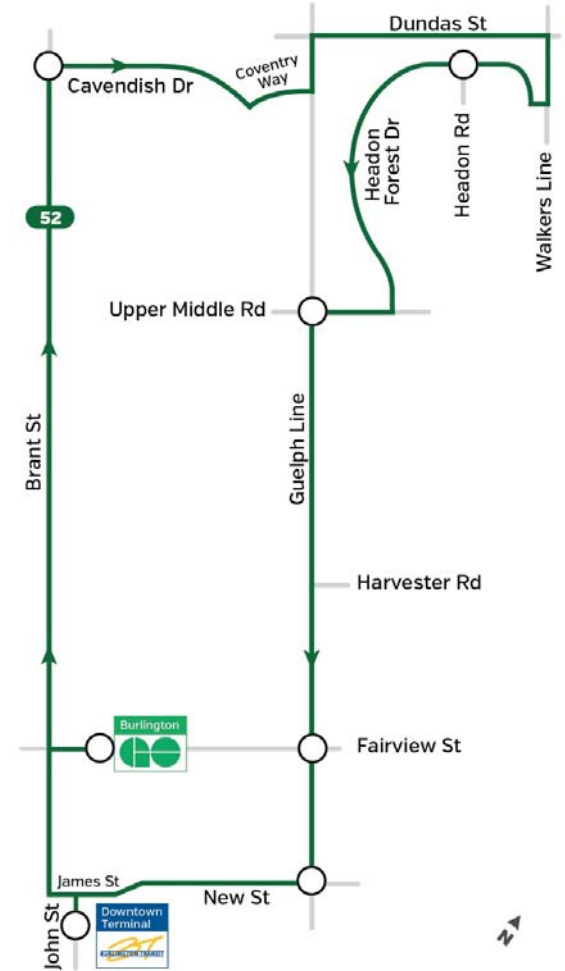

Route 50

Burlington South

Effective September 1, 2019

Burlingtontransit.ca
905-639-0550
contactbt@burlington.ca
#BurlONTransit

Route 51

Burlington Northeast

Effective September 1, 2019

Burlingtontransit.ca
905-639-0550
contactbt@burlington.ca
#BurlONTransit

Route 52

Burlington Northwest

Effective September 1, 2019

Burlingtontransit.ca
905-639-0550
contactbt@burlington.ca
#BurlONTransit

50 Burlington South

Monday to Saturday

Burlington GO Station	Downtown Terminal (John St.)	Walkers Line & New St.	Appleby Line & New St.	Burloak Dr. & Lakeshore Rd.	Appleby Line & Harvester Rd.	Walkers Line & Harvester Rd.	Burlington GO Station
10:56	11:07	11:12	11:16	11:24	11:32	11:37	11:45
11:56	12:07	12:12	12:16	12:24	12:32	12:37	12:45
12:56	1:07	1:12	1:16				

51 Burlington Northeast

Monday to Saturday

Burlington GO Station	Walkers Line & Fairview St.	Walkers Line & Upper Middle Rd.	Thomas Alton Bl. & Tim Dobbie Dr.	Dundas St. & Sutton Dr.	Appleby Line & Upper Middle Rd.	Walkers Line & Upper Middle Rd.	Burlington GO Station
10:56	11:01	11:09	11:14	11:19	11:24	11:30	11:44
11:56	12:01	12:09	12:14	12:19	12:24	12:30	12:44
12:56	1:01	1:09	1:14	1:19	1:24	1:30	

52 Burlington Northwest

Monday to Saturday

Burlington GO Station	Brant St. & Cavendish Rd.	Headon Rd. & Headon Forest Dr.	Upper Middle Rd. & Guelph Line	Guelph Line & Fairview St.	Guelph Line & New St.	Downtown Terminal (John St.)	Burlington GO Station
10:55	11:05	11:15	11:22	11:30	11:34	11:37	11:44
11:55	12:05	12:15	12:22	12:30	12:34	12:37	12:44
12:55	1:05	1:15	1:22				