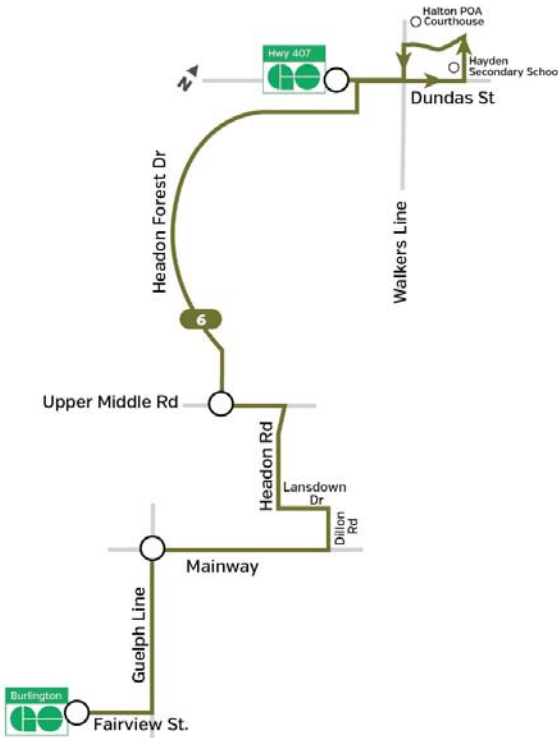

Route 6

Headon

Effective September 1, 2019

Burlingtontransit.ca
905-639-0550
contactbt@burlington.ca
#BurlONTransit

6 Headon

Weekdays to Burlington GO

| GO 407 Carpool | Upper Middle Rd. & Headon Forest Dr. | Guelph Line & Mainway | Burlington GO Station |
|----------------|--------------------------------------|-----------------------|-----------------------|
| 6:04 | 6:12 | 6:18 | 6:23 |
| 6:34 | 6:42 | 6:48 | 6:53 |
| 7:04 | 7:12 | 7:18 | 7:23 |
| 7:34 | 7:42 | 7:48 | 7:53 |
| 8:04 | 8:12 | 8:18 | 8:23 |
| 8:34 | 8:42 | 8:48 | 8:53 |
| 9:04 | 9:12 | 9:18 | 9:23 |
| 9:34 | 9:42 | 9:48 | 9:54 |
| 10:04 | 10:12 | 10:18 | 10:24 |
| 10:34 | 10:42 | 10:48 | 10:54 |
| 11:04 | 11:12 | 11:18 | 11:24 |
| 11:34 | 11:42 | 11:48 | 11:54 |
| 12:04 | 12:12 | 12:18 | 12:24 |
| 12:34 | 12:42 | 12:48 | 12:54 |
| 1:04 | 1:12 | 1:18 | 1:24 |
| 1:34 | 1:42 | 1:48 | 1:54 |
| 2:04 | 2:12 | 2:18 | 2:24 |
| 2:34 | 2:42 | 2:48 | 2:54 |
| 3:04 | 3:12 | 3:18 | 3:24 |
| 3:34 | 3:42 | 3:49 | 3:56 |
| 4:04 | 4:12 | 4:19 | 4:26 |
| 4:34 | 4:42 | 4:49 | 4:56 |
| 5:04 | 5:12 | 5:19 | 5:26 |
| 5:34 | 5:42 | 5:49 | 5:56 |
| 6:04 | 6:12 | 6:19 | 6:26 |
| 6:34 | 6:42 | 6:49 | 6:56 |
| 7:04 | 7:12 | 7:19 | 7:26 |
| 7:34 | 7:42 | 7:48 | 7:53 |
| 8:04 | 8:12 | 8:18 | 8:23 |
| 8:34 | 8:42 | 8:48 | 8:53 |
| 9:04 | 9:12 | 9:18 | 9:23 |
| 9:34 | 9:42 | 9:48 | 9:53 |
| 10:04 | 10:12 | 10:18 | 10:23 |