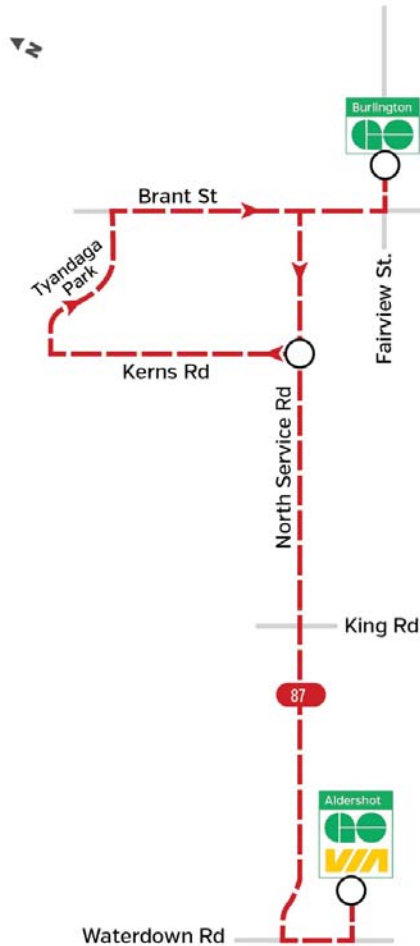

Route 87

North Service - Aldershot

Effective September 1, 2019

Burlingtontransit.ca
905-639-0550
contactbt@burlington.ca
#BurlONTransit

87 North Service - Aldershot

Weekdays to Aldershot GO

Burlington GO Station	North Service Rd. & Kerns Rd.	Aldershot GO Station
Morning		
5:30	5:40	5:48
6:15	6:25	6:33
7:00	7:10	7:18
7:45	7:55	8:03
8:30	8:40	8:48
Afternoon		
2:30	2:40	2:48
3:15	3:25	3:33
4:00	4:10	4:18
4:45	4:55	5:03
5:30	5:40	5:48
6:15	6:25	6:33

87 North Service Aldershot

Weekdays to Burlington GO

Aldershot GO Station	North Service Rd. & Kerns Rd.	Kerns Rd. & Tyandaga Park Dr.	Burlington GO Station
Morning			
5:50	5:58	6:04	6:12
6:35	6:43	6:49	6:57
7:20	7:28	7:34	7:42
8:05	8:13	8:19	8:27
8:50	8:58	9:04	9:12
Afternoon			
2:50	2:58	3:04	3:12
3:35	3:43	3:49	3:57
4:20	4:28	4:34	4:42
5:05	5:13	5:19	5:27
5:50	5:58	6:04	6:12
6:35	6:43	6:49	6:57