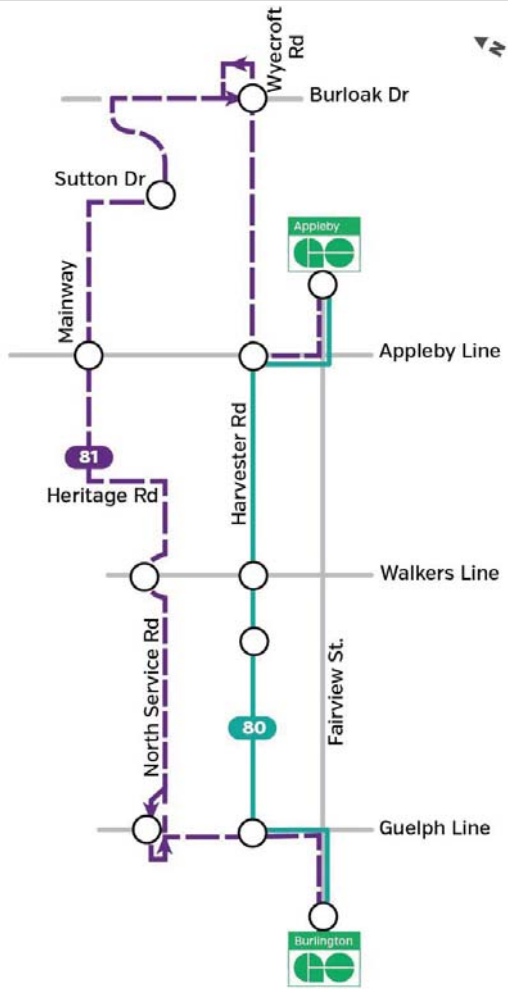

Route 80/81 Harvester/ North Service

Effective September 1, 2019

Burlingtontransit.ca
 905-639-0550
contactbt@burlington.ca
 #BurlONTransit

80 Harvester Weekdays to Appleby GO

Burlington GO Station	Harvester Rd. & Guelph Line	Burlington Transit 3332 Harvester Rd.	Harvester Rd. & Walkers Line	Harvester Rd. & Appley Line	Appleby GO Station
5:40	5:47	5:49	5:51	5:56	6:00
6:10	6:17	6:19	6:21	6:26	6:30
6:40	6:47	6:49	6:51	6:56	7:00
7:10	7:17	7:19	7:21	7:26	7:30
7:40	7:47	7:49	7:51	7:56	8:00
8:10	8:17	8:19	8:21	8:26	8:30
8:40	8:47	8:49	8:51	8:56	9:00
9:10	9:17	9:19	9:21	9:26	9:30
9:40	9:47	9:49	9:51	9:56	10:00
10:10	10:17	10:19	10:21	10:26	10:30
10:40	10:47	10:49	10:51	10:56	11:00
11:10	11:17	11:19	11:21	11:26	11:30
11:40	11:47	11:49	11:51	11:56	12:00
12:10	12:17	12:19	12:21	12:26	12:30
12:40	12:47	12:49	12:51	12:56	1:00
1:10	1:17	1:19	1:21	1:26	1:30
1:40	1:47	1:49	1:51	1:56	2:00
2:10	2:17	2:19	2:21	2:26	2:30
2:40	2:47	2:49	2:51	2:56	3:00
3:10	3:16	3:20	3:24	3:29	3:35
3:40	3:46	3:50	3:54	3:59	4:05
4:10	4:16	4:20	4:24	4:29	4:35
4:40	4:46	4:50	4:54	4:59	5:05
5:10	5:16	5:20	5:24	5:29	5:35
5:40	5:46	5:50	5:54	5:59	6:05
6:10	6:16	6:20	6:24	6:29	6:35
6:40	6:46	6:50	6:54	6:59	7:05