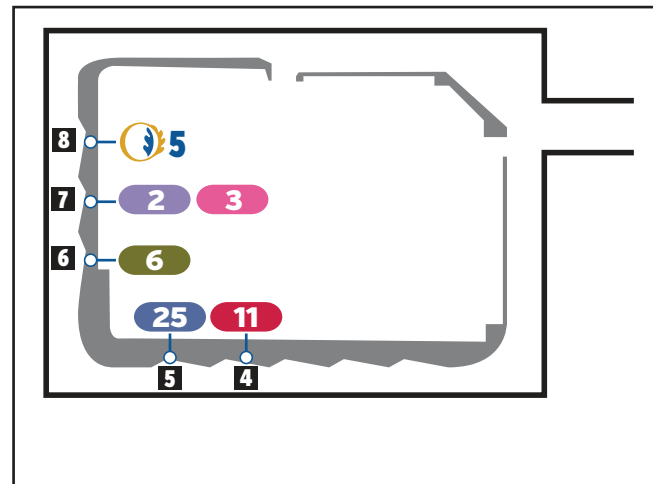

Routes

- | | |
|----------------------------|-------------------------------------|
| 1 Plains | 11 Sutton - Alton |
| 101 Plains Express | 12 Upper Middle |
| 2 Brant | 25 Walkers |
| 3 Guelph - Downtown | 48 Millcroft |
| 4 Central | 80 Harvester |
| 6 Headon - Haber | 81 North Service |
| 10 New - Maple | 87 North Service - Aldershot |

Map Legend

Regular Service	GO Station	Oakville Transit Transfer Point
Weekday Peak Hour Service	HSR Transfer Point	

Burlington GO Station

Appleby GO Station

Downtown Terminal

NIGHT ROUTES: 11 p.m. to 1:30 a.m.

407 Carpool Lot

Aldershot GO Station

Find schedules online

Route schedules and trip planning are online available using Google and Apple Maps or downloading a PDF at burlingtontransit.ca.

Stay Connected

Stay up to date by following us on Twitter @BurlIONTransit or by signing up for our electronic newsletter. Visit burlingtontransit.ca/subscribe.