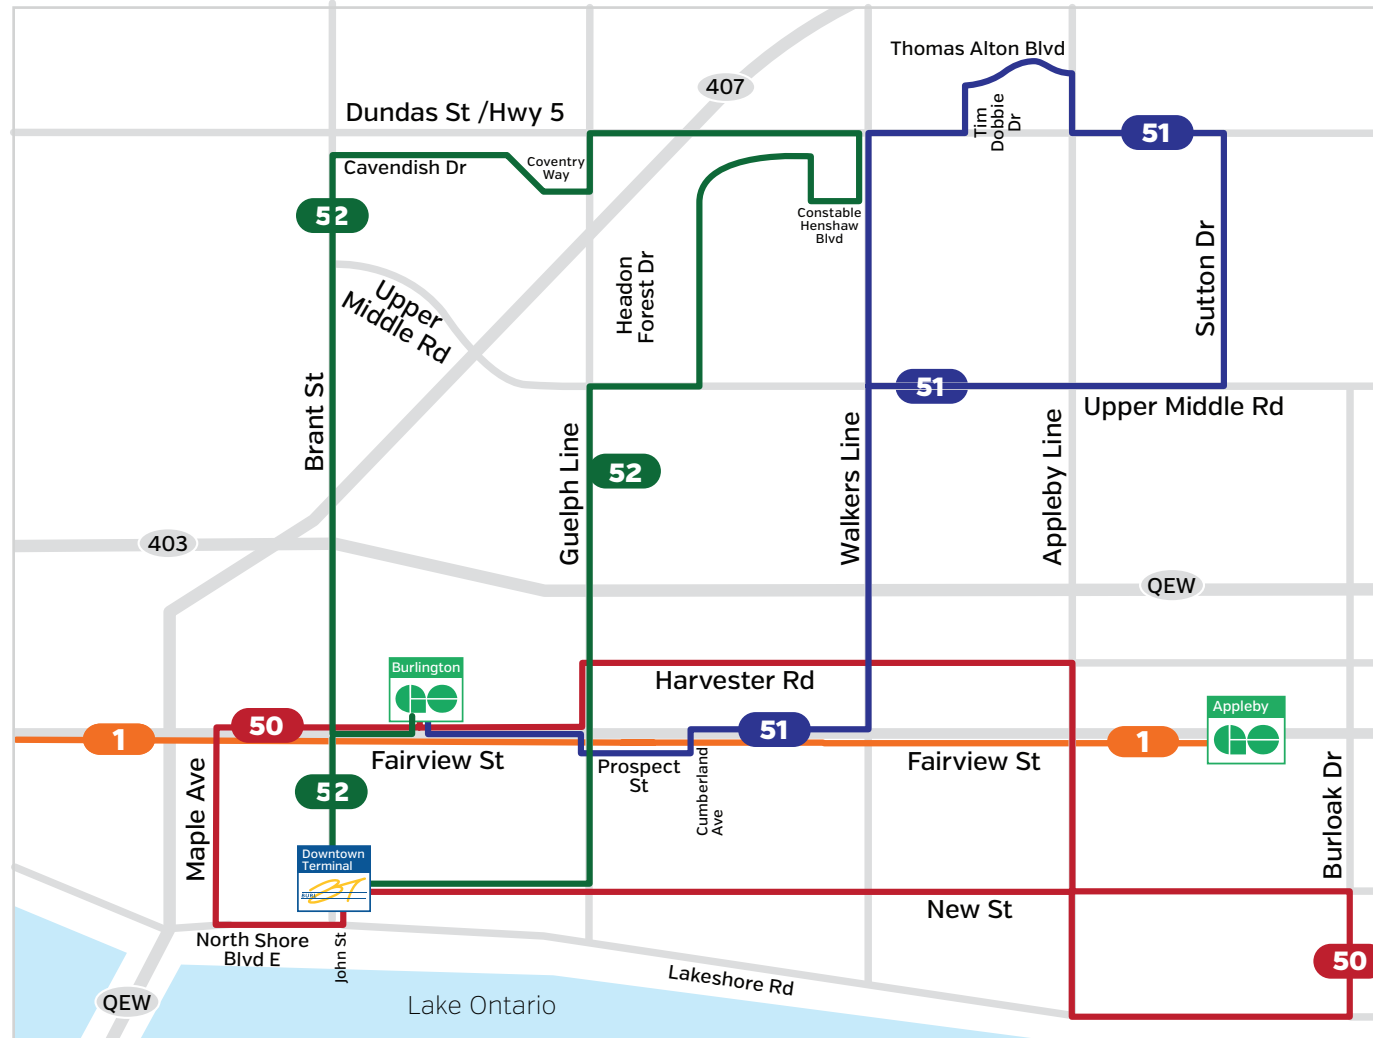

Routes

- | | |
|----------------------------|-------------------------------------|
| 1 Plains | 11 Sutton - Alton |
| 101 Plains Express | 12 Upper Middle |
| 2 Brant | 25 Walkers |
| 3 Guelph - Downtown | 48 Millcroft |
| 4 Central | 80 Harvester |
| 6 Headon - Haber | 81 North Service |
| 10 New - Maple | 87 North Service - Aldershot |

Map Legend

Regular Service	GO Station	Oakville Transit Transfer Point
Weekday Peak Hour Service	HSR Transfer Point	

Burlington GO Station

Appleby GO Station

Downtown Terminal

NIGHT ROUTES: 11 p.m. to 1:30 a.m.

407 Carpool Lot

Aldershot GO Station

Find schedules online

Route schedules and trip planning are online available using Google and Apple Maps or downloading a PDF at burlingtontransit.ca.

Stay Connected

Stay up to date by following us on Twitter @BurlIONTransit or by signing up for our electronic newsletter. Visit burlingtontransit.ca/subscribe.