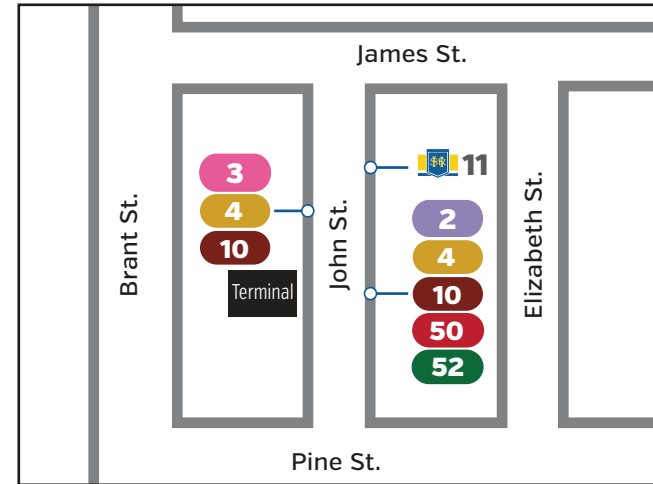

Routes

- | | |
|----------------------------|-------------------------------------|
| 1 Plains | 11 Sutton - Alton |
| 101 Plains Express | 12 Upper Middle |
| 2 Brant | 25 Walkers |
| 3 Guelph - Downtown | 48 Millcroft |
| 4 Central | 80 Harvester |
| 6 Headon - Haber | 81 North Service |
| 10 New - Maple | 87 North Service - Aldershot |

Map Legend

Regular Service	GO Station	Oakville Transit Transfer Point
Weekday Peak Hour Service	HSR Transfer Point	

Burlington GO Station

Appleby GO Station

Downtown Terminal

NIGHT ROUTES: 11 p.m. to 1:30 a.m.

407 Carpool Lot

Aldershot GO Station

Find schedules online

Route schedules and trip planning are online available using Google and Apple Maps or downloading a PDF at burlingtontransit.ca.

Stay Connected

Stay up to date by following us on Twitter @BurlIONTransit or by signing up for our electronic newsletter. Visit burlingtontransit.ca/subscribe.