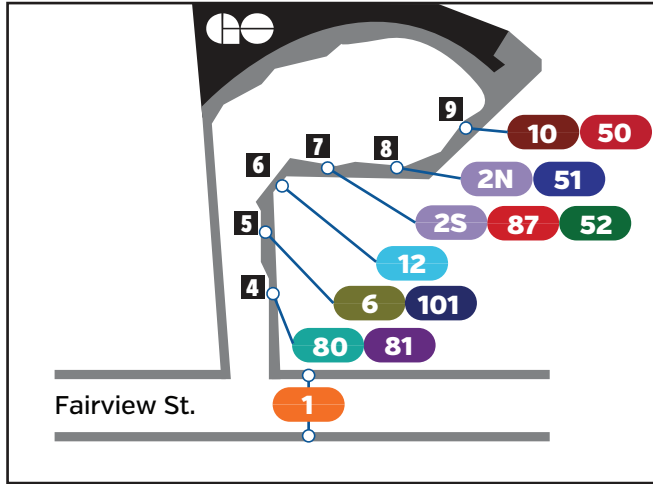

Routes

- | | |
|----------------------------|-------------------------------------|
| 1 Plains | 11 Sutton - Alton |
| 101 Plains Express | 12 Upper Middle |
| 2 Brant | 25 Walkers |
| 3 Guelph - Downtown | 48 Millcroft |
| 4 Central | 80 Harvester |
| 6 Headon - Haber | 81 North Service |
| 10 New - Maple | 87 North Service - Aldershot |

Map Legend

Regular Service	GO Station	Oakville Transit Transfer Point
Weekday Peak Hour Service	HSR Transfer Point	

Burlington GO Station

Appleby GO Station

Downtown Terminal

NIGHT ROUTES: 11 p.m. to 1:30 a.m.

407 Carpool Lot

Aldershot GO Station

Find schedules online

Route schedules and trip planning are online available using Google and Apple Maps or downloading a PDF at burlingtontransit.ca.

Stay Connected

Stay up to date by following us on Twitter @BurlIONTransit or by signing up for our electronic newsletter. Visit burlingtontransit.ca/subscribe.