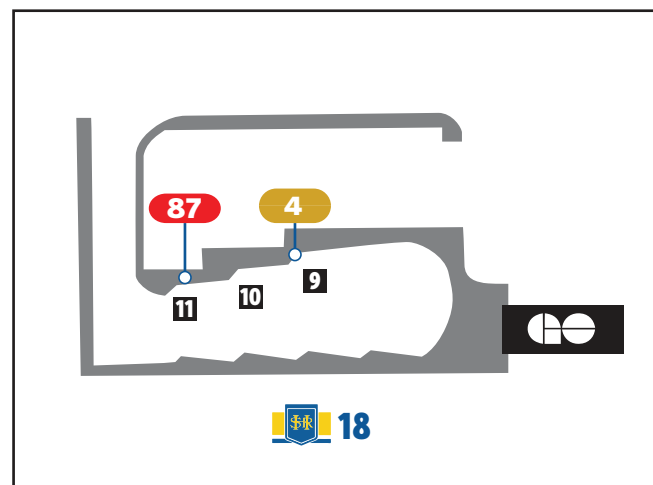

Routes

- | | |
|----------------------------|-------------------------------------|
| 1 Plains | 11 Sutton - Alton |
| 101 Plains Express | 12 Upper Middle |
| 2 Brant | 25 Walkers |
| 3 Guelph - Downtown | 48 Millcroft |
| 4 Central | 80 Harvester |
| 6 Headon - Haber | 81 North Service |
| 10 New - Maple | 87 North Service - Aldershot |

Map Legend

Regular Service	GO Station	Oakville Transit Transfer Point
Weekday Peak Hour Service	HSR Transfer Point	

Burlington GO Station

Appleby GO Station

Downtown Terminal

NIGHT ROUTES: 11 p.m. to 1:30 a.m.

407 Carpool Lot

Aldershot GO Station

Find schedules online

Route schedules and trip planning are online available using Google and Apple Maps or downloading a PDF at burlingtontransit.ca.

Stay Connected

Stay up to date by following us on Twitter @BurlIONTransit or by signing up for our electronic newsletter. Visit burlingtontransit.ca/subscribe.