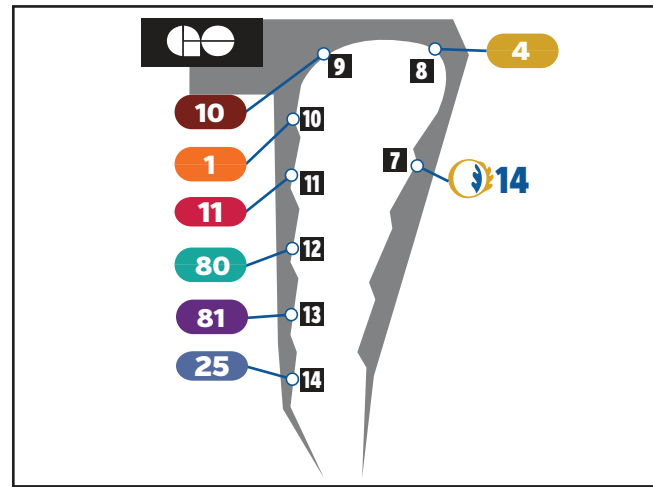

Routes

- | | |
|----------------------------|-------------------------------------|
| 1 Plains | 11 Sutton - Alton |
| 101 Plains Express | 12 Upper Middle |
| 2 Brant | 25 Walkers |
| 3 Guelph - Downtown | 48 Millcroft |
| 4 Central | 80 Harvester |
| 6 Headon - Haber | 81 North Service |
| 10 New - Maple | 87 North Service - Aldershot |

Map Legend

Regular Service	GO Station	Oakville Transit Transfer Point
Weekday Peak Hour Service	HSR Transfer Point	

Burlington GO Station

Appleby GO Station

Downtown Terminal

NIGHT ROUTES: 11 p.m. to 1:30 a.m.

407 Carpool Lot

Aldershot GO Station

Find schedules online

Route schedules and trip planning are online available using Google and Apple Maps or downloading a PDF at burlingtontransit.ca.

Stay Connected

Stay up to date by following us on Twitter @BurlIONTransit or by signing up for our electronic newsletter. Visit burlingtontransit.ca/subscribe.