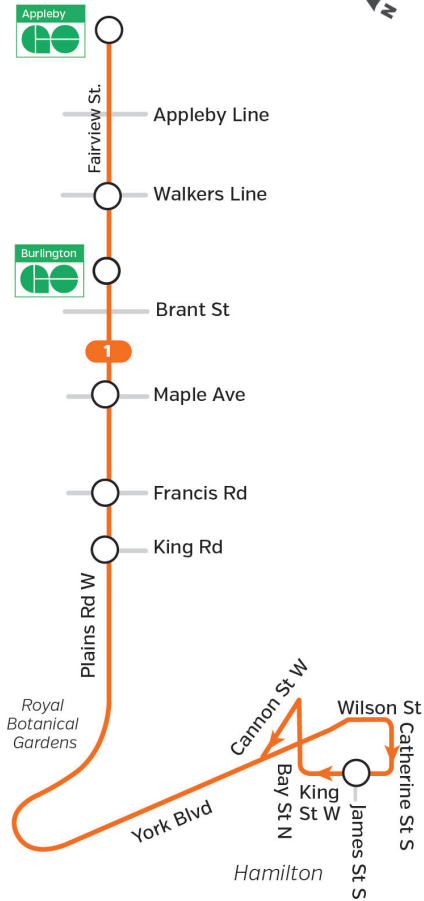

Route 1

Plains/ Plains Express

Effective March 13, 2022

Burlingtontransit.ca
905-639-0550
contactbt@burlington.ca
#BurlIONTransit

1 Plains – Fairview

Weekdays to Appleby GO

King & James (Hamilton)	Royal Botanical Gdns. (Plains Rd.)	Plains Rd. & Waterdown Rd.	Plains Rd. & Long Dr. (near King Rd.)	Fairview St. & Maple Av.	Fairview St. at Burlington GO	Fairview St. & Walkers Line	Appleby GO Station
4:45	4:55	4:59	5:02	5:06	5:09	5:14	5:19
5:00	5:10	5:14	5:17	5:21	5:24	5:29	5:34
5:15	5:25	5:29	5:32	5:36	5:39	5:44	5:49
5:30	5:40	5:44	5:47	5:51	5:54	5:59	6:04
5:40	5:50	5:54	5:57	6:01	6:04	6:09	6:14
And every 10 minutes until							
8:50	9:03	9:07	9:11	9:15	9:18	9:23	9:29
9:00	9:13	9:17	9:21	9:25	9:28	9:33	9:39
9:15	9:28	9:32	9:36	9:40	9:43	9:48	9:54
9:30	9:43	9:47	9:51	9:55	9:58	10:03	10:09
9:45	9:58	10:02	10:06	10:10	10:13	10:18	10:24
And every 15 minutes until							
3:00	3:13	3:17	3:21	3:25	3:28	3:33	3:39
3:10	3:23	3:27	3:31	3:35	3:38	3:43	3:49
3:20	3:33	3:37	3:41	3:45	3:48	3:53	3:59
3:30	3:43	3:47	3:51	3:55	3:58	4:03	4:09
3:40	3:53	3:57	4:01	4:05	4:08	4:13	4:19
And every 10 minutes until							
6:50	7:03	7:07	7:11	7:15	7:18	7:23	7:29
7:00	7:10	7:14	7:17	7:21	7:25	7:30	7:35
7:15	7:25	7:29	7:32	7:36	7:40	7:45	7:50
7:30	7:40	7:44	7:47	7:51	7:55	8:00	8:05
7:45	7:55	7:59	8:02	8:06	8:10	8:15	8:20
And every 15 minutes until							
10:00	10:10	10:14	10:17	10:21	10:25	10:30	10:35
10:15	10:25	10:29	10:32	10:36	10:40	10:45	10:50
10:30	10:40	10:44	10:47	10:51	10:55	11:00	11:05
10:45	10:55	10:59	11:02	11:06	11:10	11:15	11:20
11:00	11:10	11:14	11:17	11:21	11:25	11:30	11:35
11:15	11:25	11:29	11:32	11:36	11:40	11:45	11:50
11:30	11:40	11:44	11:47	11:51	11:55	12:00	12:05
11:45	11:55	11:59	12:02	12:06	12:10	12:15	12:20
12:00	12:10	12:14	12:17	12:21	12:25	12:30	12:35

1 Plains – Fairview

Weekdays to Hamilton