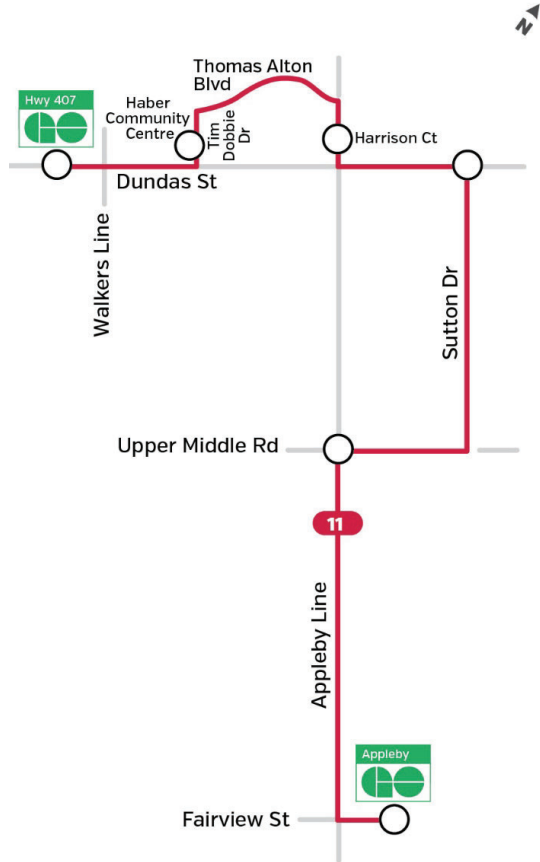

Route 11

Sutton-Alton

Effective March 13, 2022

Burlingtontransit.ca
905-639-0550
contactbt@burlington.ca
#BurlONTransit

11 Sutton – Alton

Weekdays to GO 407 Carpool

Appleby GO Station	Appleby Line & Upper Middle Rd.	Dundas St. & Sutton Dr.	Appleby Line & Harrison Ct.	Haber Community Centre	GO 407 Carpool
5:19	5:26	5:28	5:31	5:37	5:40
5:42	5:49	5:56	5:59	6:03	6:06
6:12	6:19	6:26	6:29	6:33	6:36
6:42	6:49	6:56	6:59	7:03	7:06
7:12	7:19	7:26	7:29	7:33	7:36
7:42	7:49	7:56	7:59	8:04	8:07
8:12	8:19	8:26	8:29	8:34	8:37
8:42	8:49	8:56	8:59	9:04	9:07
9:12	9:19	9:26	9:29	9:33	9:36
9:42	9:49	9:56	9:59	10:03	10:06
10:12	10:19	10:26	10:29	10:33	10:36
10:42	10:49	10:56	10:59	11:03	11:06
11:12	11:19	11:26	11:29	11:33	11:36
11:42	11:49	11:56	11:59	12:03	12:06
12:12	12:19	12:26	12:29	12:33	12:36
And every 30 minutes until					
2:12	2:19	2:26	2:29	2:33	2:36
2:42	2:49	2:56	2:59	3:03	3:06
3:12	3:19	3:26	3:29	3:33	3:36
3:42	3:49	3:56	3:59	4:04	4:07
4:12	4:19	4:26	4:29	4:34	4:37
4:42	4:49	4:56	4:59	5:04	5:07
5:12	5:19	5:26	5:29	5:34	5:37
5:42	5:49	5:56	5:59	6:04	6:07
6:12	6:19	6:26	6:29	6:34	6:37
6:42	6:49	6:56	6:59	7:04	7:07
7:12	7:19	7:26	7:29	7:33	7:36
7:42	7:49	7:56	7:59	8:03	8:06
8:12	8:19	8:26	8:29	8:33	8:36
8:42	8:49	8:56	8:59	9:03	9:06
9:12	9:19	9:26	9:29	9:33	9:36
9:42	9:49	9:56	9:59	10:03	10:06