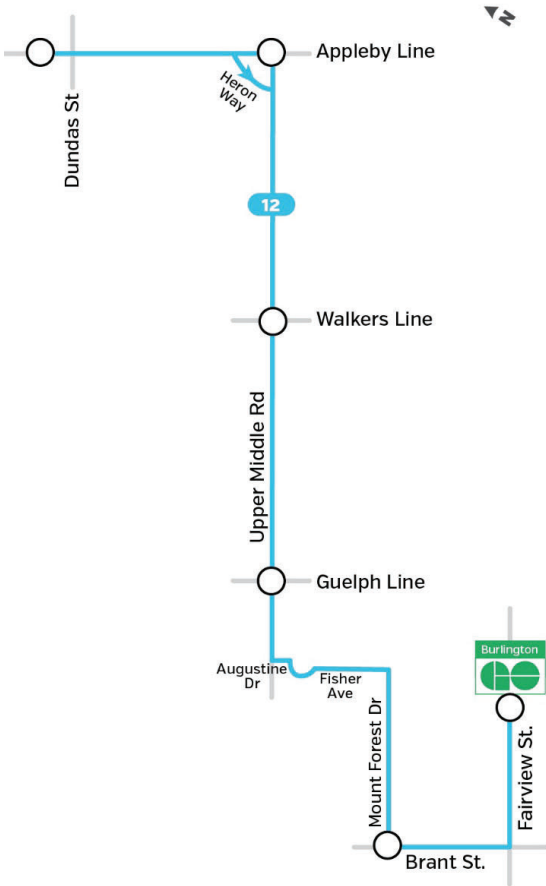

Route 12

Upper Middle

Effective March 13, 2022

Burlingtontransit.ca
905-639-0550
contactbt@burlington.ca
#BurlONtransit

12 Upper Middle

Weekdays to Dundas

Burlington GO Station	Brant St. & Mount Forest Dr.	Upper Middle Rd. & Guelph Line	Upper Middle Rd. & Walkers Line	Upper Middle Rd. & Appleby Line	Burlington North SmartCentre
5:50	5:56	6:01	6:05	6:10	6:16
6:20	6:26	6:31	6:35	6:40	6:46
6:50	6:56	7:01	7:05	7:10	7:16
7:20	7:26	7:31	7:35	7:40	7:46
7:50	7:56	8:01	8:05	8:10	8:16
8:20	8:26	8:31	8:35	8:40	8:46
8:50	8:56	9:01	9:05	9:10	9:16
9:20	9:26	9:31	9:35	9:40	9:46
9:50	9:56	10:01	10:05	10:10	10:16
10:20	10:26	10:31	10:35	10:40	10:46
10:50	10:56	11:01	11:05	11:10	11:16
11:20	11:26	11:31	11:35	11:40	11:46
11:50	11:56	12:01	12:05	12:10	12:16
12:20	12:26	12:31	12:35	12:40	12:46
12:50	12:56	1:01	1:05	1:10	1:16
1:20	1:26	1:31	1:35	1:40	1:46
1:50	1:56	2:01	2:05	2:10	2:16
2:20	2:26	2:31	2:35	2:40	2:46
2:50	2:56	3:01	3:05	3:10	3:16
3:20	3:26	3:31	3:35	3:40	3:46
3:50	3:56	4:01	4:05	4:10	4:16
4:20	4:26	4:31	4:35	4:40	4:46
4:50	4:56	5:01	5:05	5:10	5:16
5:20	5:26	5:31	5:35	5:40	5:46
5:50	5:56	6:01	6:05	6:10	6:16
6:20	6:26	6:31	6:35	6:40	6:46
6:50	6:56	7:01	7:05	7:10	7:16
7:50	7:56	8:01	8:05	8:10	8:16
8:50	8:56	9:01	9:05	9:10	9:16
9:50	9:56	10:01	10:05	10:10	10:16