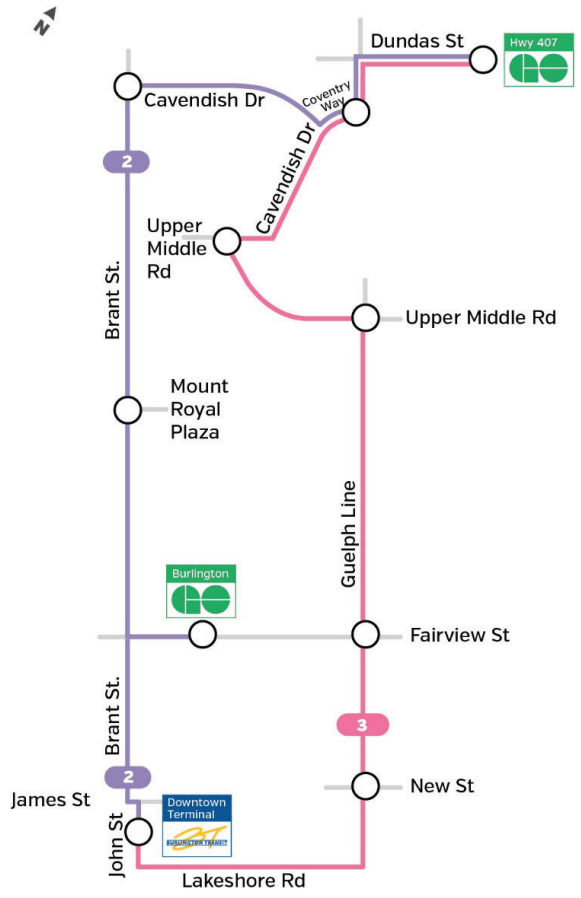

Route 2/3 Brant/Guelph-Downtown

Effective March 13, 2022

Burlingtontransit.ca
905-639-0550
contactbt@burlington.ca
#BurlIONTransit

2 Brant Weekdays to Cavendish / GO 407 Carpool

Downtown Terminal (John St.)	Burlington GO Station	Brant St. & Mount Forest Dr.	Cavendish Dr. & Brant St.	Coventry Way & Guelph Line	GO 407 Carpool
5:19	5:25	5:31	5:37	5:41	5:46
5:49	5:55	6:01	6:07	6:11	6:16
6:19	6:25	6:31	6:37	6:41	6:46
And every 30 minutes until					
8:19	8:25	8:31	8:37	8:41	8:46
8:49	8:55	9:01	9:07	9:11	9:16
9:19	9:25	9:31	9:37	9:41	9:46
9:49	9:55	10:01	10:07	10:11	10:16

2 Brant Weekdays to Downtown Burlington

GO 407 Carpool	Coventry Way & Guelph Line	Cavendish Dr. & Brant St.	Brant St. & Mount Forest Dr.	Burlington GO Station	Downtown Terminal (John St.)
5:04	5:09	5:13	5:19	5:25	5:31
5:34	5:39	5:43	5:49	5:55	6:01
6:04	6:09	6:13	6:19	6:25	6:31
And every 30 minutes until					
7:04	7:09	7:13	7:19	7:25	7:31
7:34	7:39	7:43	7:49	7:55	8:01
8:04	8:09	8:13	8:19	8:25	8:31
8:34	8:39	8:43	8:49	8:55	9:01
9:04	9:09	9:13	9:19	9:25	9:31
9:34	9:39	9:43	9:49	9:55	10:01
10:04	10:09	10:13	10:19	10:25	10:31
10:34	10:39	10:43	10:49	10:55	11:01

3 Guelph Weekdays to Cavendish / GO 407 Carpool

Downtown Terminal (John St.)	Guelph Line & New St.	Guelph Line & Fairview St.	Upper Middle Rd. & Guelph Line	Upper Middle Rd. & Cavendish Dr.	Guelph Line & Coventry Way	GO 407 Carpool
5:34	5:39	5:43	5:49	5:51	5:56	6:01
6:04	6:09	6:13	6:19	6:21	6:26	6:31
6:34	6:39	6:43	6:49	6:51	6:56	7:01
And every 30 minutes until						
7:34	7:39	7:43	7:49	7:51	7:56	8:01
8:04	8:09	8:13	8:19	8:21	8:26	8:31
8:34	8:39	8:43	8:49	8:51	8:56	9:01
9:04	9:09	9:13	9:19	9:21	9:26	9:31
9:34	9:39	9:43	9:49	9:51	9:56	10:01
10:04	10:09	10:13	10:19	10:21	10:26	10:31