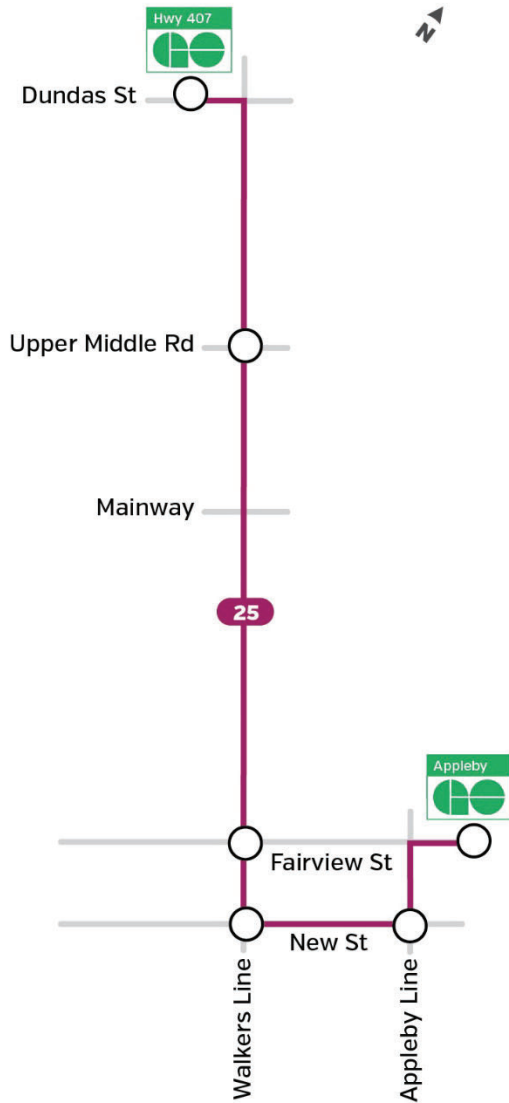

Route 25

Walkers

Effective March 13, 2022

Burlingtontransit.ca
 905-639-0550
contactbt@burlington.ca
[#BurlONTransit](https://twitter.com/BurlONTransit)

25

Walkers

Weekdays to GO 407 Carpool

Appleby GO Station	Appleby Line & New St.	Walkers Line & New St.	Walkers Line & Fairview St.	Walkers Line & Upper Middle Rd.	GO 407 Carpool
5:15	5:09	5:23	8:26	5:32	5:37
5:45	5:39	5:53	8:56	6:02	6:07
And every 30 minutes until					
6:45	6:39	6:53	9:56	7:02	7:07
7:15	7:09	7:23	10:26	7:32	7:37
7:45	7:39	7:53	10:56	8:02	8:07
And every 30 minutes until					
9:15	9:09	9:23	12:26	9:32	9:37
9:45	9:39	9:53	12:56	10:02	10:07

25

Walkers

Weekdays to Appleby GO

GO 407 Carpool	Walkers Line & Upper Middle Rd.	Walkers Line & Fairview St.	Walkers Line & New St.	Appleby Line & New St.	Appleby GO Station
5:10	5:15	5:21	5:24	5:28	5:32
5:40	5:45	5:51	5:54	5:58	6:02
6:10	6:15	6:21	6:24	6:28	6:32
6:40	6:45	6:51	6:54	6:58	7:02
And every 30 minutes until					
7:40	7:45	7:51	7:54	7:58	8:02
8:10	8:15	8:21	8:24	8:28	8:32
8:40	8:45	8:51	8:54	8:58	9:02
9:10	9:15	9:21	9:24	9:28	9:32
9:40	9:45	9:51	9:54	9:58	10:02