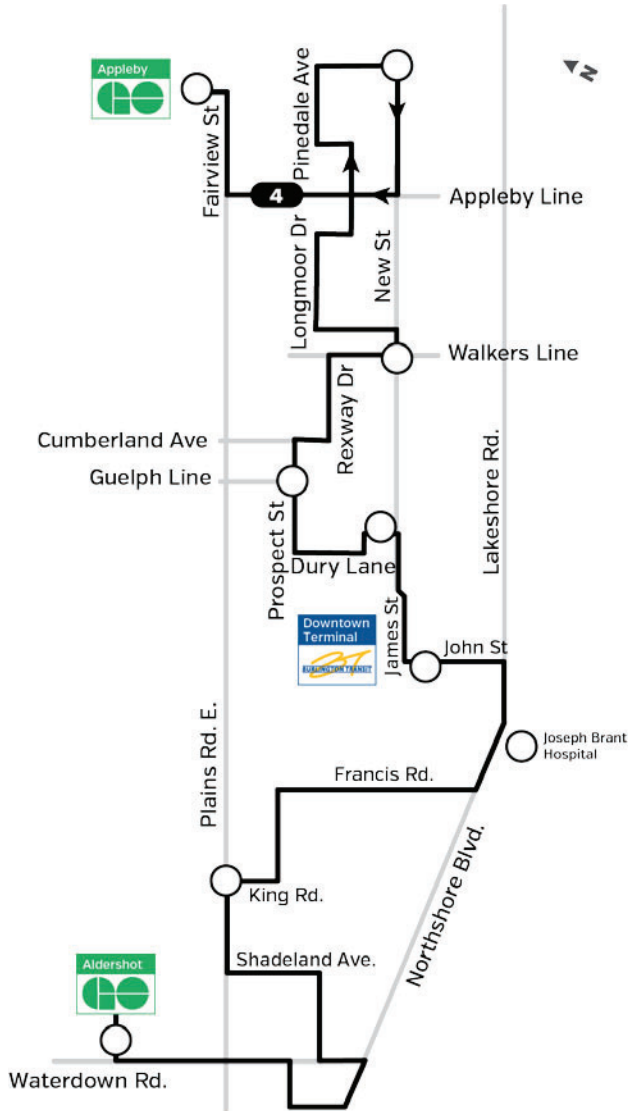

Route 4 Central

Effective March 13, 2022

Burlingtontransit.ca
905-639-0550
contactbt@burlington.ca
#BurlONTransit

4 Central

Weekdays to Appleby GO

Aldershot GO Station	Plains Rd. & Long Dr. (near King Rd.)	Joseph Brant Hospital	Downtown Terminal (John St.)	Seniors' Centre	Guelph Line & Prospect St.	Walkers Line & New St	Pinedale Av. & New St.	Appleby GO Station
5:25	5:39	5:48	5:51	5:55	5:58	6:00	6:15	6:28
6:25	6:39	6:48	6:51	6:55	6:58	7:00	7:15	7:28
7:25	7:39	7:48	7:51	7:55	7:58	8:00	8:15	8:28
And every 60 minutes until								
4:25	4:39	4:48	4:51	4:55	4:58	5:00	5:15	5:28
5:25	5:39	5:48	5:51	5:55	5:58	6:00	6:15	6:28
6:25	6:39	6:54	6:51	6:55	6:58	7:00	7:15	7:28
7:25	7:39	7:54	7:51	7:55	7:58	8:00	8:15	8:28
8:25	8:39	8:54	8:51	8:55	8:58	9:00	9:15	9:28

4 Central

Weekdays to Aldershot GO

Appleby GO Station	Cumberland & Guelph Line	Guelph Line & Prospect St.	Seniors' Centre	Downtown Terminal (John St.)	Joseph Brant Hospital	Plains Rd. & Long Dr. (near King Rd.)	Aldershot GO Station
5:30	5:45	5:47	5:51	5:55	6:01	6:08	6:22
6:30	6:45	6:47	6:51	6:55	7:01	7:08	7:22
7:30	7:45	7:47	7:51	7:55	8:01	8:08	8:22
And every 60 minutes until							
3:30	3:43	3:47	3:51	3:53	4:01	4:08	4:22
4:30	4:43	4:47	4:51	4:53	5:01	5:08	5:22
5:30	5:43	5:47	5:51	5:53	6:01	6:08	6:22
6:30	6:43	6:47	6:51	6:53	7:01	7:08	7:22
7:30	7:45	7:47	7:51	7:55	8:01	8:08	8:22