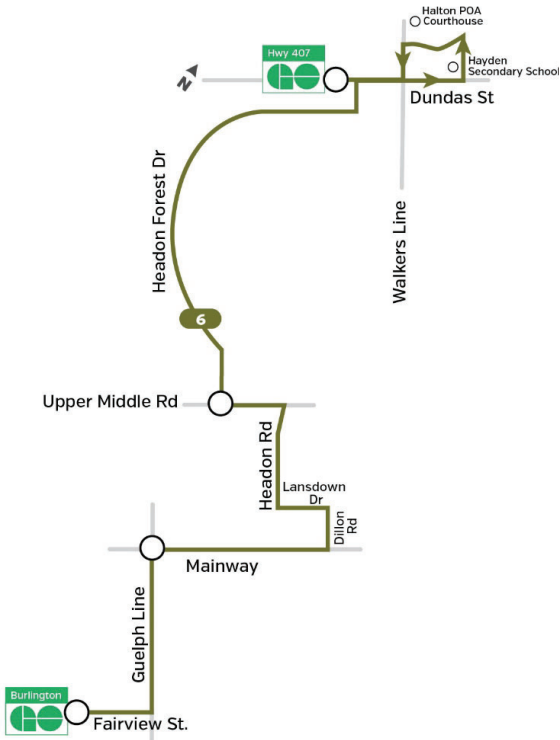

Route 6

Headon

Effective March 13, 2022

Burlingtontransit.ca
905-639-0550
contactbt@burlington.ca
#BurlONTransit

6 Headon

Weekdays to Burlington GO

GO 407 Carpool	Upper Middle Rd. & Headon Forest Dr.	Guelph Line & Mainway	Burlington GO Station
5:25	5:33	5:39	5:44
6:25	6:33	6:39	6:44
6:55	7:03	7:09	7:14
7:25	7:33	7:39	7:44
7:55	8:03	8:09	8:14
8:25	8:33	8:39	8:44
8:55	9:03	9:09	9:14
9:25	9:33	9:39	9:45
9:55	10:03	10:09	10:15
10:25	10:33	10:39	10:45
10:55	11:03	11:09	11:15
11:25	11:33	11:39	11:45
11:55	12:03	12:09	12:15
12:25	12:33	12:39	12:45
12:55	1:03	1:09	1:15
1:25	1:33	1:39	1:45
1:55	2:03	2:09	2:15
2:25	2:33	2:39	2:45
2:55	3:03	3:09	3:15
3:25	3:33	3:40	3:47
3:55	4:03	4:10	4:17
4:25	4:33	4:40	4:47
4:55	5:03	5:10	5:17
5:25	5:33	5:40	5:47
5:55	6:03	6:10	6:17
6:25	6:33	6:40	6:47
6:55	7:03	7:10	7:17
7:25	7:33	7:39	7:44
8:25	8:33	8:39	8:44
9:25	9:33	9:39	9:44

6 Headon

Weekdays to GO 407 Carpool via Haber Community Centre

Burlington GO Station	Guelph Line & Mainway	Upper Middle Rd. & Headon Forest Dr.	Haber Community Centre	GO 407 Carpool
5:50	5:57	6:05	6:11	6:18
6:20	6:27	6:35	6:41	6:48
6:50	6:57	7:05	7:11	7:18
7:20	7:27	7:35	7:41	7:48
7:50	7:57	8:05	8:11	8:18
8:20	8:27	8:35	8:41	8:48
8:50	8:57	9:05	9:11	9:18
9:20	9:27	9:34	9:40	9:47
9:50	9:57	10:04	10:10	10:17
10:20	10:27	10:34	10:40	10:47
10:50	10:57	11:04	11:10	11:17
11:20	11:27	11:34	11:40	11:47
11:50	11:57	12:04	12:10	12:17
12:20	12:27	12:34	12:40	12:47
12:50	12:57	1:04	1:10	1:17
1:20	1:27	1:34	1:40	1:47
1:50	1:57	2:04	2:10	2:17
2:20	2:27	2:34	2:40	2:47
2:50	2:57	3:04	3:10	3:17
3:20	3:27	3:35	3:42	3:49
3:50	3:57	4:05	4:12	4:19
4:20	4:27	4:35	4:42	4:49
4:50	4:57	5:05	5:12	5:19
5:20	5:27	5:35	5:42	5:49
5:50	5:57	6:05	6:12	6:19
6:20	6:27	6:35	6:42	6:49
6:50	6:57	7:05	7:12	7:19
7:20	7:26	7:33	7:39	7:45
7:50	7:56	8:03	8:09	8:15
8:50	8:56	9:03	9:09	9:15
9:50	9:56	10:03	10:09	10:15