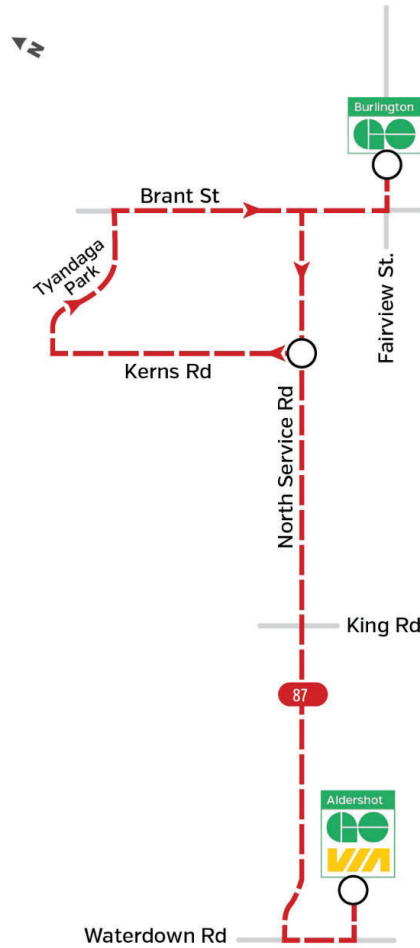

Route 87 North Service - Aldershot

Effective March 13, 2022

Burlingtontransit.ca
905-639-0550
contactbt@burlington.ca
#BurlONTransit

80 Harvester

Weekdays to Appleby GO

Burlington GO Station	Harvester Rd. & Guelph Line	Burlington Transit 3332 Harvester Rd.	Harvester Rd. & Walkers Line	Harvester Rd. & Appleby Line	Appleby GO Station
5:15	5:22	5:24	5:26	5:30	5:34
5:45	5:52	5:54	5:56	6:00	6:04
6:15	6:22	6:24	6:26	6:30	6:34
6:45	6:52	6:54	6:56	7:00	7:04

And every 30 minutes until

5:15	5:22	5:24	5:26	5:30	5:34
5:45	5:52	5:54	5:56	6:00	6:04
6:15	6:22	6:24	6:26	6:30	6:34
6:45	6:52	6:54	6:56	7:00	7:04

80 Harvester

Weekdays to Burlington GO

Appleby GO Station	Harvester Rd. & Appleby Line	Harvester Rd. & Walkers Line	Burlington Transit 3332 Harvester Rd.	Harvester Rd. & Guelph Line	Burlington GO Station
5:10	5:14	5:17	5:19	5:21	5:27
5:40	5:44	5:47	5:49	5:51	5:57
6:10	6:14	6:17	6:19	6:21	6:27
6:40	6:44	6:47	6:49	6:51	6:57

And every 30 minutes until

5:10	5:14	5:17	5:19	5:21	5:27
5:40	5:44	5:47	5:49	5:51	5:57
6:10	6:14	6:17	6:19	6:21	6:27
6:40	6:44	6:47	6:49	6:51	6:57