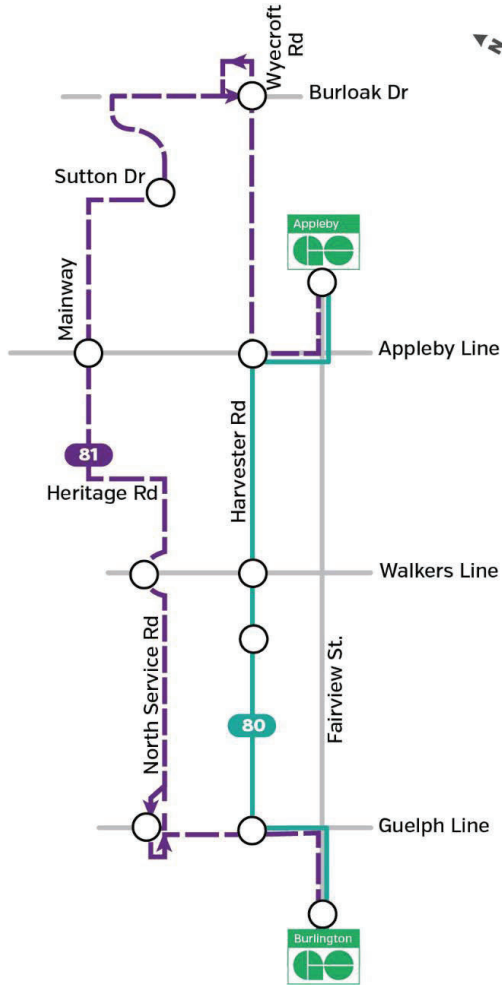

Route 80/81 Harvester/ North Service

Effective March 13, 2022

Burlingtontransit.ca
905-639-0550
contactbt@burlington.ca
#BurlONTransit