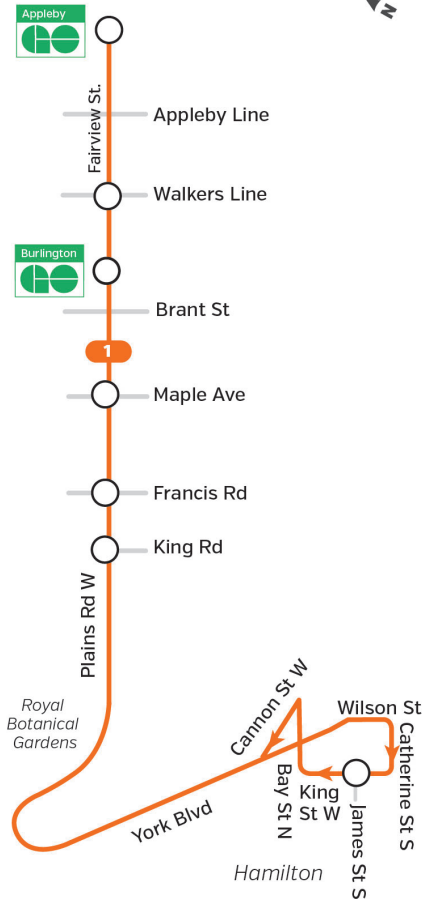

Route 1

Plains/ Plains Express

Effective May 15, 2022

Burlingtontransit.ca
905-639-0550
contactbt@burlington.ca
#BurlIONTransit

1 Plains – Fairview Weekdays to Appleby GO

King & James (Hamilton)	Royal Botanical Gdns. (Plains Rd.)	Plains Rd. & Waterdown Rd.	Plains Rd. & Long Dr. (near King Rd.)	Fairview St. & Maple Av.	Fairview St. at Burlington GO	Fairview St. & Walkers Line	Appleby GO Station
4:45	4:55	4:59	5:02	5:06	5:09	5:14	5:19
5:00	5:10	5:14	5:17	5:21	5:24	5:29	5:34
5:15	5:25	5:29	5:32	5:36	5:39	5:44	5:49
5:30	5:40	5:44	5:47	5:51	5:54	5:59	6:04
5:40	5:50	5:54	5:57	6:01	6:04	6:09	6:14
And every 10 minutes until							
8:50	9:03	9:07	9:11	9:15	9:18	9:23	9:29
9:00	9:13	9:17	9:21	9:25	9:28	9:33	9:39
9:15	9:28	9:32	9:36	9:40	9:43	9:48	9:54
9:30	9:43	9:47	9:51	9:55	9:58	10:03	10:09
9:45	9:58	10:02	10:06	10:10	10:13	10:18	10:24
And every 15 minutes until							
3:00	3:13	3:17	3:21	3:25	3:28	3:33	3:39
3:10	3:23	3:27	3:31	3:35	3:38	3:43	3:49
3:20	3:33	3:37	3:41	3:45	3:48	3:53	3:59
3:30	3:43	3:47	3:51	3:55	3:58	4:03	4:09
3:40	3:53	3:57	4:01	4:05	4:08	4:13	4:19
And every 10 minutes until							
6:50	7:03	7:07	7:11	7:15	7:18	7:23	7:29
7:00	7:10	7:14	7:17	7:21	7:25	7:30	7:35
7:15	7:25	7:29	7:32	7:36	7:40	7:45	7:50
7:30	7:40	7:44	7:47	7:51	7:55	8:00	8:05
7:45	7:55	7:59	8:02	8:06	8:10	8:15	8:20
And every 15 minutes until							
10:15	10:25	10:29	10:32	10:36	10:40	10:45	10:50
10:30	10:40	10:44	10:47	10:51	10:55	11:00	11:05
10:45	10:55	10:59	11:02	11:06	11:10	11:15	11:20
11:00	11:10	11:14	11:17	11:21	11:25	11:30	11:35
11:15	11:25	11:29	11:32	11:36	11:40	11:45	11:50
11:30	11:40	11:44	11:47	11:51	11:55	12:00	12:05
11:45	11:55	11:59	12:02	12:06	12:10	12:15	12:20
12:00	12:10	12:14	12:17	12:21	12:25	12:30	12:35
12:25	12:35	12:39	12:42	12:46	12:50	12:55	1:00

1 Plains – Fairview Weekdays to Hamilton