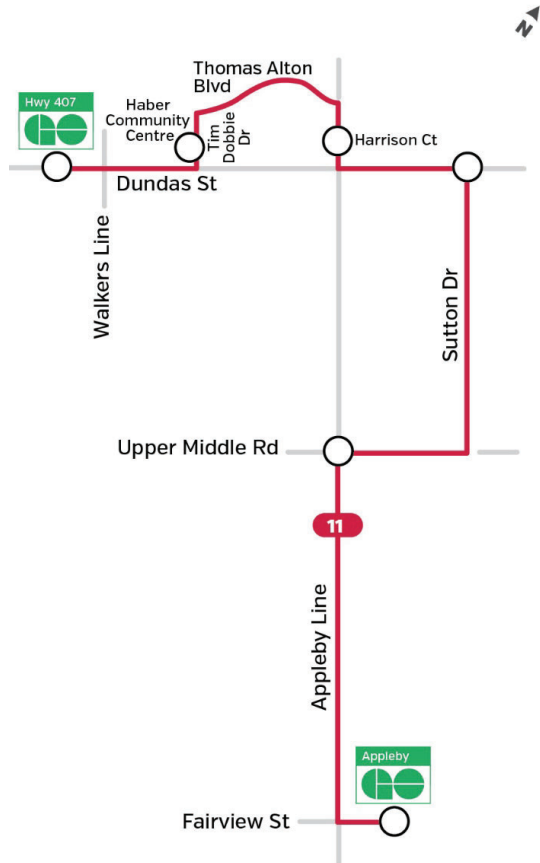

Route 11

Sutton - Alton

Effective May 15, 2022

Burlingtontransit.ca
905-639-0550
contactbt@burlington.ca
#BurlONTransit

11 Sutton - Alton

Weekdays to GO 407 Carpool

Appleby GO Station	Appleby Line & Upper Middle Rd.	Dundas St. & Sutton Dr.	Appleby Line & Harrison Ct.	Haber Community Centre	GO 407 Carpool
5:19	5:26	5:31	5:34	5:37	5:40
5:42	5:49	5:56	5:59	6:03	6:06
6:12	6:19	6:26	6:29	6:33	6:36
6:42	6:49	6:56	6:59	7:03	7:06
7:12	7:19	7:26	7:29	7:33	7:36
7:42	7:49	7:57	8:00	8:04	8:07
8:12	8:19	8:27	8:30	8:34	8:37
8:42	8:49	8:57	9:00	9:04	9:07
9:12	9:19	9:26	9:29	9:33	9:36
9:42	9:49	9:56	9:59	10:03	10:06
10:12	10:19	10:26	10:29	10:33	10:36
10:42	10:49	10:56	10:59	11:03	11:06
11:12	11:19	11:26	11:29	11:33	11:36
11:42	11:49	11:56	11:59	12:03	12:06
12:12	12:19	12:26	12:29	12:33	12:36
And every 30 minutes until					
2:12	2:19	2:26	2:29	2:33	2:36
2:42	2:49	2:56	2:59	3:03	3:06
3:12	3:19	3:26	3:29	3:33	3:36
3:42	3:49	3:56	4:00	4:04	4:07
4:12	4:19	4:27	4:30	4:34	4:37
4:42	4:49	4:57	5:00	5:04	5:07
5:12	5:19	5:27	5:30	5:34	5:37
5:42	5:49	5:57	6:00	6:04	6:07
6:12	6:19	6:27	6:30	6:34	6:37
6:42	6:49	6:57	7:00	7:04	7:07
7:12	7:19	7:26	7:29	7:33	7:36
7:42	7:49	7:56	7:59	8:03	8:06
8:12	8:19	8:26	8:29	8:33	8:36
8:42	8:49	8:56	8:59	9:03	9:06
9:12	9:19	9:26	9:29	9:33	9:36
9:42	9:49	9:56	9:59	10:03	10:06

11 Sutton - Alton

Weekdays to Appleby GO

GO 407 Carpool	Haber Community Centre	Appleby Line & Harrison Ct.	Dundas St. & Sutton Dr.	Appleby Line & Upper Middle Rd.	Appleby GO Station
5:07	5:11	5:15	5:18	5:25	5:32
5:40	5:43	5:47	5:50	5:56	6:02
6:07	6:11	6:15	6:18	6:25	6:32
6:37	6:41	6:45	6:48	6:55	7:02
7:07	7:11	7:15	7:18	7:25	7:32
7:37	7:41	7:45	7:49	7:57	8:04
8:07	8:11	8:15	8:19	8:27	8:34
8:37	8:41	8:45	8:49	8:57	9:04
9:07	9:11	9:15	9:18	9:25	9:32
9:37	9:41	9:45	9:48	9:55	10:02
10:07	10:11	10:15	10:18	10:25	10:32
10:37	10:41	10:45	10:48	10:55	11:02
11:07	11:11	11:15	11:18	11:25	11:32
11:37	11:41	11:45	11:48	11:55	12:02
12:07	12:11	12:15	12:18	12:25	12:32
And every 30 minutes until					
2:37	2:41	2:45	2:48	2:55	3:02
3:07	3:11	3:15	3:18	3:25	3:32
3:37	3:41	3:45	3:49	3:57	4:04
4:07	4:11	4:15	4:19	4:27	4:34
4:37	4:41	4:45	4:49	4:57	5:04
5:07	5:11	5:15	5:19	5:27	5:34
5:37	5:41	5:45	5:49	5:57	6:04
6:07	6:11	6:15	6:19	6:27	6:34
6:37	6:41	6:45	6:49	6:57	7:04
7:07	7:11	7:15	7:18	7:25	7:32
7:37	7:41	7:45	7:48	7:55	8:02
8:07	8:11	8:15	8:18	8:25	8:32
8:37	8:41	8:45	8:48	8:55	9:02
9:07	9:11	9:15	9:18	9:25	9:32
9:37	9:41	9:45	9:48	9:55	10:02