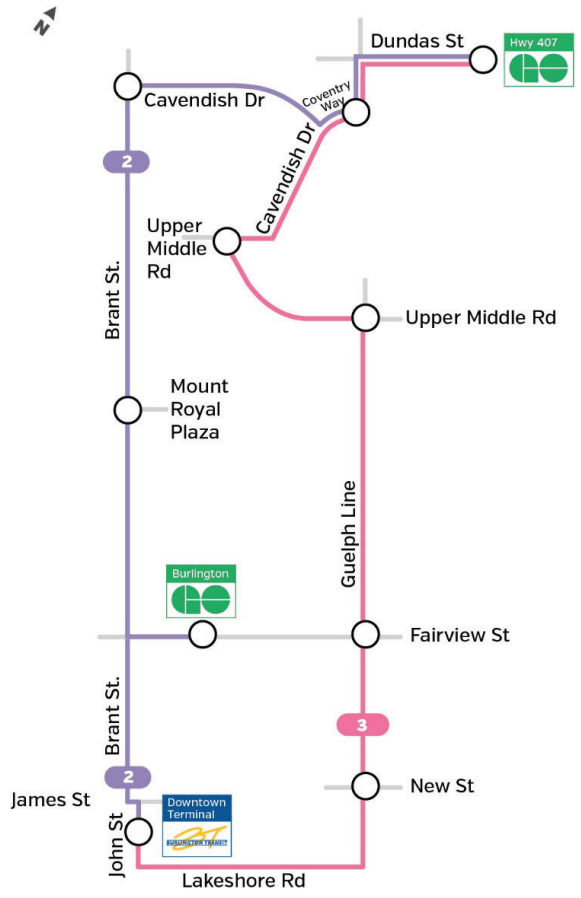

Route 2/3 Brant/Guelph-Downtown

Effective May 15, 2022

Burlingtontransit.ca
905-639-0550
contactbt@burlington.ca
#BurlIONTransit

2 Brant Weekdays to Cavendish / GO 407 Carpool

Downtown Terminal (John St.)	Burlington GO Station	Brant St. & Mount Forest Dr.	Cavendish Dr. & Brant St.	Coventry Way & Guelph Line	GO 407 Carpool
5:19	5:26	5:31	5:37	5:41	5:46
5:49	5:56	6:01	6:07	6:11	6:16
6:19	6:26	6:31	6:37	6:41	6:46
6:34	6:41	6:46	6:52	6:56	7:01
6:49	6:56	7:01	7:07	7:11	7:16
And every 15 minutes until					
9:49	9:56	10:01	10:07	10:11	10:16
10:19	10:26	10:31	10:37	10:41	10:46
10:49	10:56	11:01	11:07	11:11	11:16
11:19	11:26	11:31	11:37	11:41	11:46
11:49	11:56	12:01	12:07	12:11	12:16
12:19	12:26	12:31	12:37	12:41	12:46
12:49	12:56	1:01	1:07	1:11	1:16
1:19	1:26	1:31	1:37	1:41	1:46
1:49	1:56	2:01	2:07	2:11	2:16
2:19	2:26	2:31	2:37	2:41	2:46
2:34	2:41	2:46	2:52	2:56	3:01
And every 15 minutes until					
6:19	6:26	6:31	6:37	6:41	6:46
6:34	6:41	6:46	6:52	6:56	7:01
6:49	6:56	7:01	7:07	7:11	7:16
7:19	7:26	7:31	7:37	7:41	7:46
7:49	7:56	8:01	8:07	8:11	8:16
8:19	8:26	8:31	8:37	8:41	8:46
8:49	8:56	9:01	9:07	9:11	9:16
9:19	9:26	9:31	9:37	9:41	9:46
9:49	9:56	10:01	10:07	10:11	10:16
10:19	10:26	10:31	10:37	10:41	10:46

2 Brant Weekdays to Downtown Burlington

GO 407 Carpool	Coventry Way & Guelph Line	Cavendish Dr. & Brant St.	Brant St. & Mount Forest Dr.	Burlington GO Station	Downtown Terminal (John St.)
5:04	5:09	5:13	5:19	5:25	5:31
5:34	5:39	5:43	5:49	5:55	6:01
6:04	6:09	6:13	6:19	6:25	6:31
6:19	6:24	6:28	6:34	6:40	6:46
6:34	6:39	6:43	6:49	6:55	7:01
6:49	6:54	6:58	7:04	7:10	7:16
And every 15 minutes until					
9:34	9:39	9:43	9:49	9:55	10:01
10:04	10:09	10:13	10:19	10:25	10:31
10:34	10:39	10:43	10:49	10:55	11:01
11:04	11:09	11:13	11:19	11:25	11:31
11:34	11:39	11:43	11:49	11:55	12:01
12:04	12:09	12:13	12:19	12:25	12:31
12:34	12:39	12:43	12:49	12:55	1:01
1:04	1:09	1:13	1:19	1:25	1:31
1:34	1:39	1:43	1:49	1:55	2:01
2:04	2:09	2:13	2:19	2:25	2:31
2:19	2:24	2:28	2:34	2:40	2:46
2:34	2:39	2:43	2:49	2:55	3:01
And every 15 minutes until					
6:34	6:39	6:43	6:49	6:55	7:01
6:49	6:54	6:58	7:04	7:10	7:16
7:04	7:09	7:13	7:19	7:25	7:31
7:34	7:39	7:43	7:49	7:55	8:01
8:04	8:09	8:13	8:19	8:25	8:31
8:34	8:39	8:43	8:49	8:55	9:01
9:04	9:09	9:13	9:19	9:25	9:31
9:34	9:39	9:43	9:49	9:55	10:01
10:04	10:09	10:13	10:19	10:25	10:31
10:34	10:39	10:43	10:49	10:55	11:01