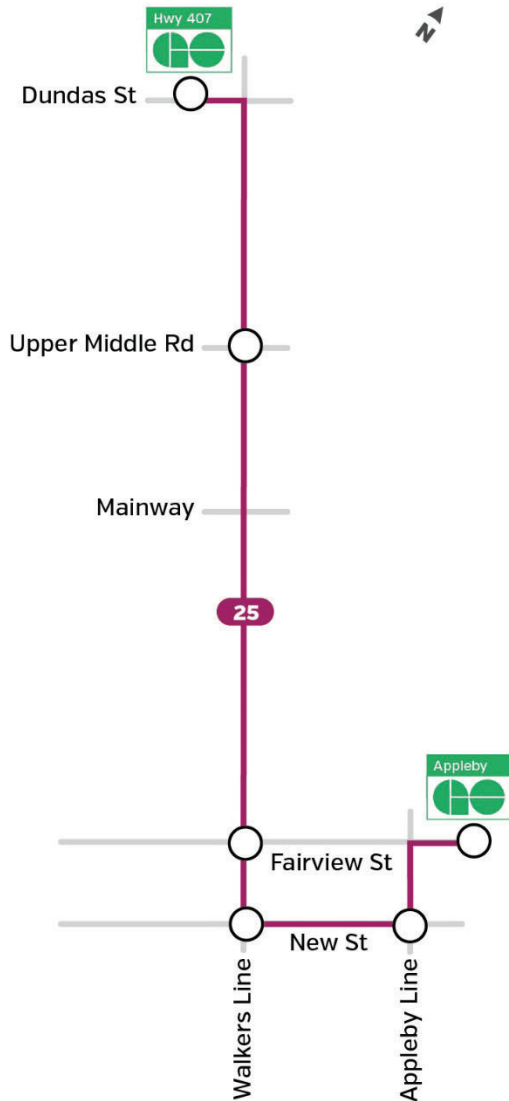

Route 25

Walkers

Effective May 15, 2022

Burlingtontransit.ca
 905-639-0550
contactbt@burlington.ca
[#BurlONTransit](https://twitter.com/BurlONTransit)

25

Walkers

Weekdays to GO 407 Carpool

Appleby GO Station	Appleby Line & New St.	Walkers Line & New St.	Walkers Line & Fairview St.	Walkers Line & Upper Middle Rd.	GO 407 Carpool
5:15	5:19	5:23	5:26	5:32	5:37
5:45	5:49	5:53	5:56	6:02	6:07
And every 30 minutes until					
6:45	6:49	6:53	6:56	7:02	7:07
7:15	7:19	7:23	7:26	7:32	7:37
7:45	7:49	7:53	7:56	8:02	8:07
And every 30 minutes until					
9:15	9:19	9:23	9:26	9:32	9:37
9:45	9:49	9:53	9:46	10:02	10:07

25

Walkers

Weekdays to Appleby GO

GO 407 Carpool	Walkers Line & Upper Middle Rd.	Walkers Line & Fairview St.	Walkers Line & New St.	Appleby Line & New St.	Appleby GO Station
5:10	5:15	5:21	5:24	5:28	5:32
5:40	5:45	5:51	5:54	5:58	6:02
6:10	6:15	6:21	6:24	6:28	6:32
6:40	6:45	6:51	6:54	6:58	7:02
And every 30 minutes until					
7:40	7:45	7:51	7:54	7:58	8:02
8:10	8:15	8:21	8:24	8:28	8:32
8:40	8:45	8:51	8:54	8:58	9:02
9:10	9:15	9:21	9:24	9:28	9:32
9:40	9:45	9:51	9:54	9:58	10:02