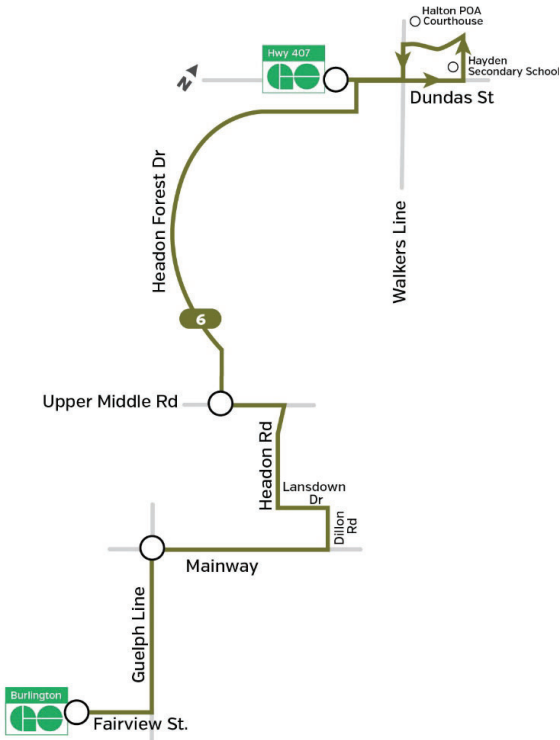

Route 6

Headon

Effective May 15, 2022

Burlingtontransit.ca
905-639-0550
contactbt@burlington.ca
#BurlONTransit

6 Headon

Weekdays to Burlington GO

GO 407 Carpool	Upper Middle Rd. & Headon Forest Dr.	Guelph Line & Mainway	Burlington GO Station
5:25	5:33	5:39	5:44
6:25	6:33	6:39	6:44
6:55	7:03	7:09	7:14
7:25	7:33	7:39	7:44
7:55	8:03	8:09	8:14
8:25	8:33	8:39	8:44
8:55	9:03	9:09	9:14
9:25	9:33	9:39	9:45
9:55	10:03	10:09	10:15
10:25	10:33	10:39	10:45
10:55	11:03	11:09	11:15
11:25	11:33	11:39	11:45
11:55	12:03	12:09	12:15
12:25	12:33	12:39	12:45
12:55	1:03	1:09	1:15
1:25	1:33	1:39	1:45
1:55	2:03	2:09	2:15
2:25	2:33	2:39	2:45
2:55	3:03	3:09	3:15
3:25	3:33	3:40	3:47
3:55	4:03	4:10	4:17
4:25	4:33	4:40	4:47
4:55	5:03	5:10	5:17
5:25	5:33	5:40	5:47
5:55	6:03	6:10	6:17
6:25	6:33	6:40	6:47
6:55	7:03	7:10	7:17
7:25	7:33	7:39	7:44
8:25	8:33	8:39	8:44
9:25	9:33	9:39	9:44

6 Headon

Weekdays to GO 407 Carpool via Haber Community Centre

Burlington GO Station	Guelph Line & Mainway	Upper Middle Rd. & Headon Forest Dr.	Haber Community Centre	GO 407 Carpool
5:50	5:57	6:05	6:11	6:18
6:20	6:27	6:35	6:41	6:48
6:50	6:57	7:05	7:11	7:18
7:20	7:27	7:35	7:41	7:48
7:50	7:57	8:05	8:11	8:18
8:20	8:27	8:35	8:41	8:48
8:50	8:57	9:05	9:11	9:18
9:20	9:27	9:34	9:40	9:47
9:50	9:57	10:04	10:10	10:17
10:20	10:27	10:34	10:40	10:47
10:50	10:57	11:04	11:10	11:17
11:20	11:27	11:34	11:40	11:47
11:50	11:57	12:04	12:10	12:17
12:20	12:27	12:34	12:40	12:47
12:50	12:57	1:04	1:10	1:17
1:20	1:27	1:34	1:40	1:47
1:50	1:57	2:04	2:10	2:17
2:20	2:27	2:34	2:40	2:47
2:50	2:57	3:04	3:10	3:17
3:20	3:27	3:35	3:42	3:49
3:50	3:57	4:05	4:12	4:19
4:20	4:27	4:35	4:42	4:49
4:50	4:57	5:05	5:12	5:19
5:20	5:27	5:35	5:42	5:49
5:50	5:57	6:05	6:12	6:19
6:20	6:27	6:35	6:42	6:49
6:50	6:57	7:05	7:12	7:19
7:20	7:26	7:33	7:39	7:45
7:50	7:56	8:03	8:09	8:15
8:50	8:56	9:03	9:09	9:15
9:50	9:56	10:03	10:09	10:15