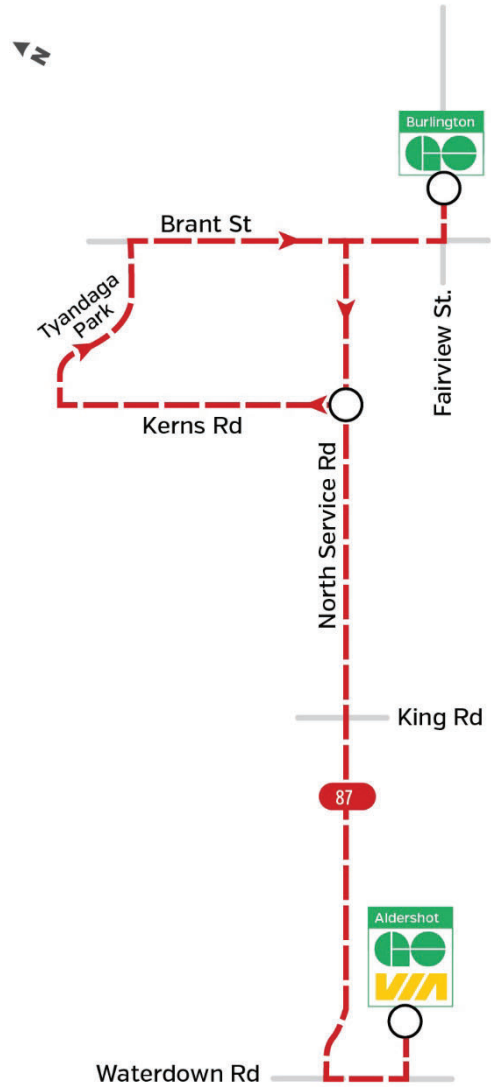

Route 80/81

Harvester/ North Service

Effective May 15, 2022

Burlingtontransit.ca
905-639-0550

contactbt@burlington.ca

#BurlIONTransit

Route 87

North Service - Aldershot

Effective May 15, 2022

Burlingtontransit.ca
905-639-0550

contactbt@burlington.ca

#BurlIONTransit

80**Harvester****Weekdays to Appleby GO**

Burlington GO Station	Harvester Rd. & Guelph Line	Burlington Transit 3332 Harvester Rd.	Harvester Rd. & Walkers Line	Harvester Rd. & Appleby Line	Appleby GO Station
5:15	5:22	5:24	5:26	5:30	5:34
5:45	5:52	5:54	5:56	6:00	6:04
6:15	6:22	6:24	6:26	6:30	6:34
6:45	6:52	6:54	6:56	7:00	7:04
And every 30 minutes until					
5:15	5:22	5:24	5:26	5:30	5:34
5:45	5:52	5:54	5:56	6:00	6:04
6:15	6:22	6:24	6:26	6:30	6:34
6:45	6:52	6:54	6:56	7:00	7:04

80**Harvester****Weekdays to Burlington GO**

Appleby GO Station	Harvester Rd. & Appleby Line	Harvester Rd. & Walkers Line	Burlington Transit 3332 Harvester Rd.	Harvester Rd. & Guelph Line	Burlington GO Station
5:10	5:14	5:17	5:19	5:21	5:27
5:40	5:44	5:47	5:49	5:51	5:57
6:10	6:14	6:17	6:19	6:21	6:27
6:40	6:44	6:47	6:49	6:51	6:57
And every 30 minutes until					
5:10	5:14	5:17	5:19	5:21	5:27
5:40	5:44	5:47	5:49	5:51	5:57
6:10	6:14	6:17	6:19	6:21	6:27
6:40	6:44	6:47	6:49	6:51	6:57

Weekdays to Aldershot GO

Burlington GO Station	North Service Rd. & Kerns Rd.	Aldershot GO Station
Morning		
5:30	5:40	5:48
6:15	6:25	6:33
7:00	7:10	7:18
7:45	7:55	8:03
8:30	8:40	8:48
Afternoon		
2:30	2:40	2:48
3:15	3:25	3:33
4:00	4:10	4:18
4:45	4:55	5:03
5:30	5:40	5:48
6:15	6:25	6:33