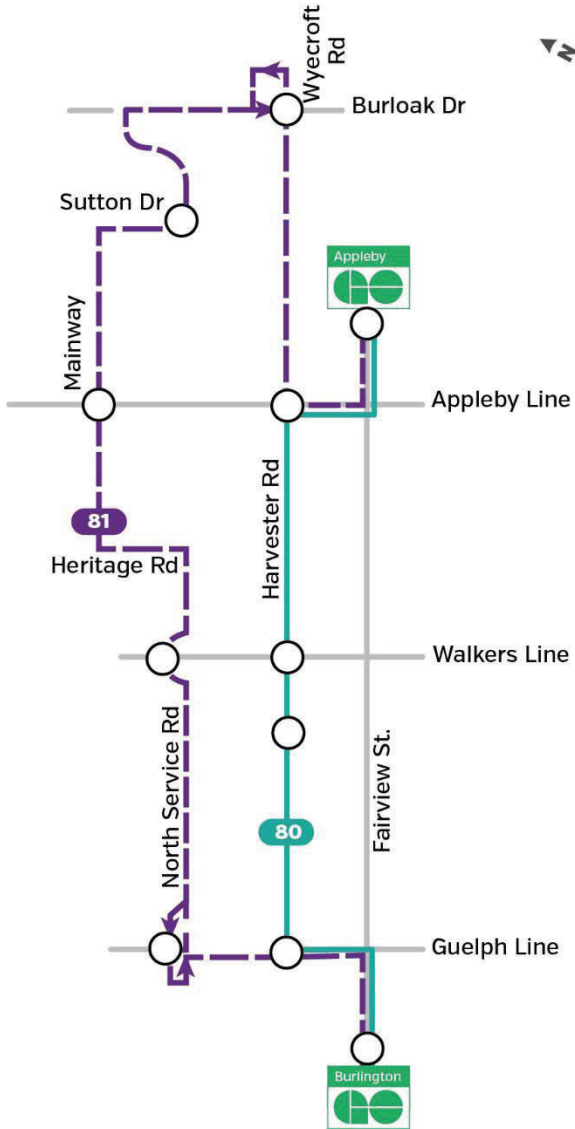

Route 80/81

Harvester/ North Service

Effective May 15, 2022

Burlingtontransit.ca
905-639-0550

contactbt@burlington.ca

#BurlIONTransit

Route 87

North Service - Aldershot

Effective May 15, 2022

Burlingtontransit.ca
905-639-0550

contactbt@burlington.ca

#BurlIONTransit

80**Harvester****Weekdays to Appleby GO**

Burlington GO Station	Harvester Rd. & Guelph Line	Burlington Transit 3332 Harvester Rd.	Harvester Rd. & Walkers Line	Harvester Rd. & Appleby Line	Appleby GO Station
5:15	5:22	5:24	5:26	5:30	5:34
5:45	5:52	5:54	5:56	6:00	6:04
6:15	6:22	6:24	6:26	6:30	6:34
6:45	6:52	6:54	6:56	7:00	7:04
And every 30 minutes until					
5:15	5:22	5:24	5:26	5:30	5:34
5:45	5:52	5:54	5:56	6:00	6:04
6:15	6:22	6:24	6:26	6:30	6:34
6:45	6:52	6:54	6:56	7:00	7:04

80**Harvester****Weekdays to Burlington GO**

Appleby GO Station	Harvester Rd. & Appleby Line	Harvester Rd. & Walkers Line	Burlington Transit 3332 Harvester Rd.	Harvester Rd. & Guelph Line	Burlington GO Station
5:10	5:14	5:17	5:19	5:21	5:27
5:40	5:44	5:47	5:49	5:51	5:57
6:10	6:14	6:17	6:19	6:21	6:27
6:40	6:44	6:47	6:49	6:51	6:57
And every 30 minutes until					
5:10	5:14	5:17	5:19	5:21	5:27
5:40	5:44	5:47	5:49	5:51	5:57
6:10	6:14	6:17	6:19	6:21	6:27
6:40	6:44	6:47	6:49	6:51	6:57

Weekdays to Aldershot GO

Burlington GO Station	North Service Rd. & Kerns Rd.	Aldershot GO Station
Morning		
5:30	5:40	5:48
6:15	6:25	6:33
7:00	7:10	7:18
7:45	7:55	8:03
8:30	8:40	8:48
Afternoon		
2:30	2:40	2:48
3:15	3:25	3:33
4:00	4:10	4:18
4:45	4:55	5:03
5:30	5:40	5:48
6:15	6:25	6:33