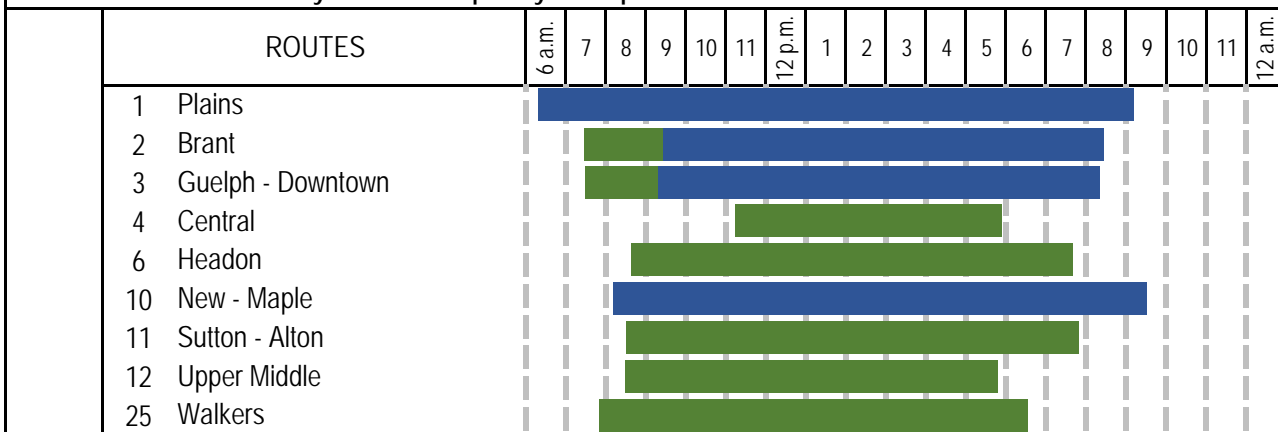

Weekday Service Frequency and Span - Modified Schedule for COVID-19

Saturday Service Frequency and Span - Modified Schedule for COVID-19

Sunday Service Frequency and Span - Modified Schedule for COVID-19