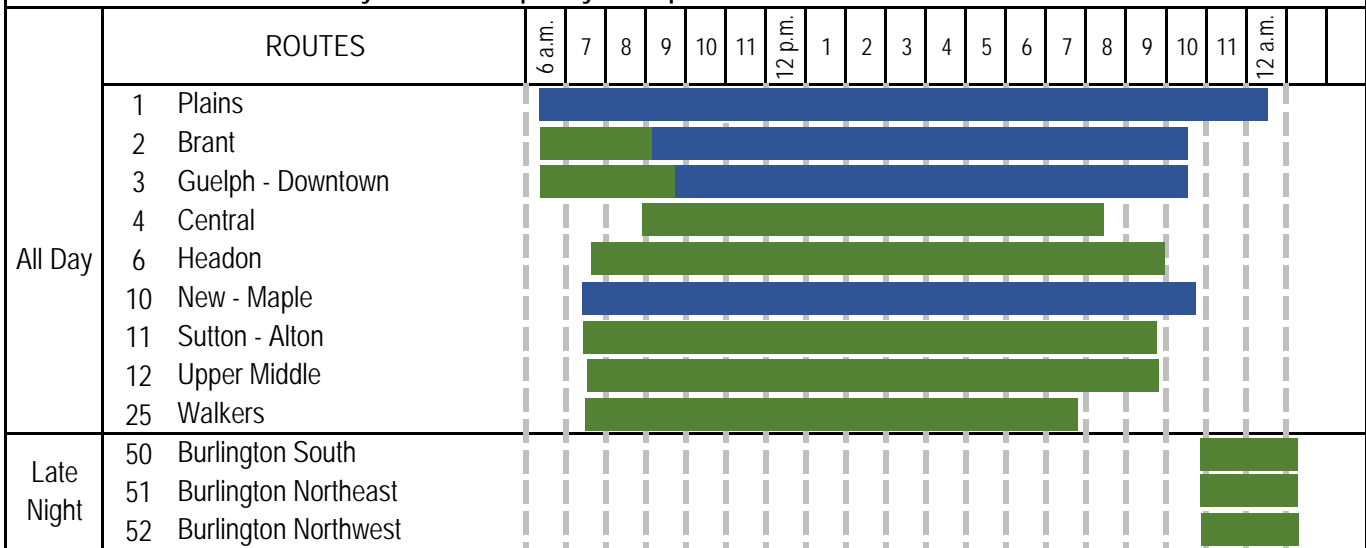

Weekday Service Frequency and Span - Modified Schedule for COVID-19

Saturday Service Frequency and Span - Modified Schedule for COVID-19

Sunday Service Frequency and Span - Modified Schedule for COVID-19

FREQUENCY