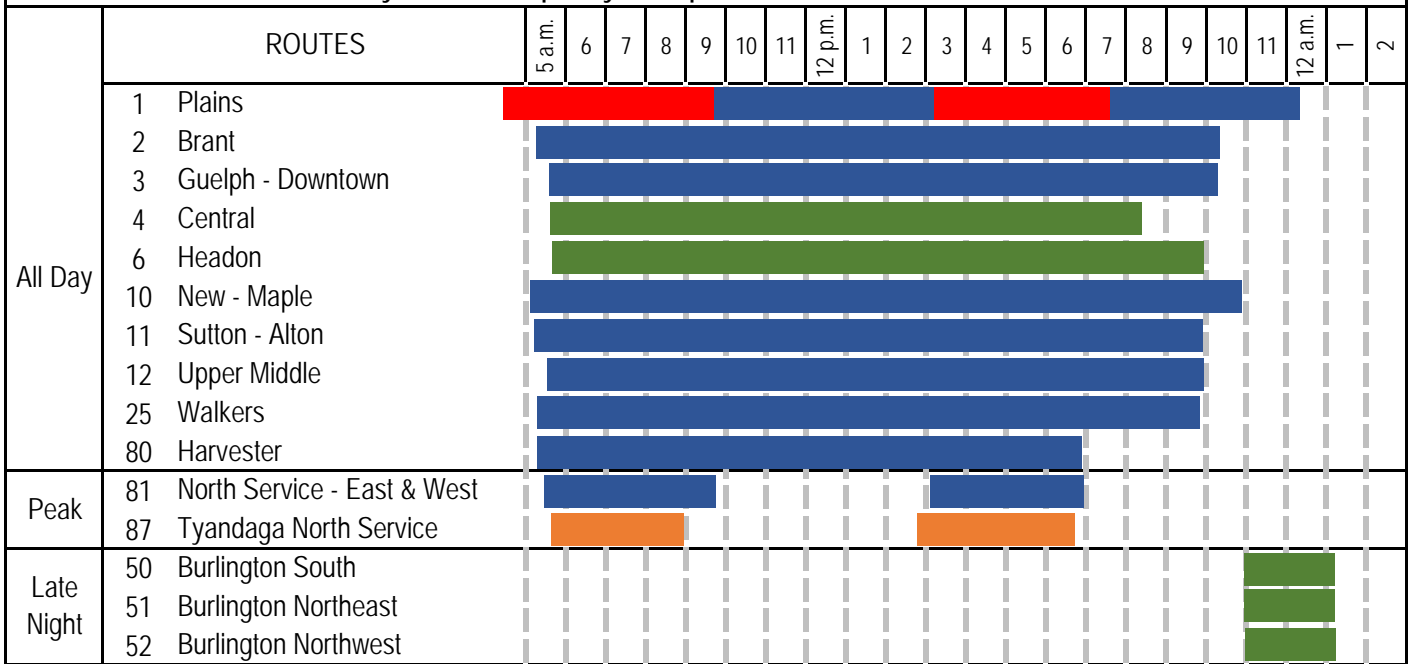

Weekday Service Frequency and Span - Modified Schedule for COVID-19

Saturday Service Frequency and Span - Modified Schedule for COVID-19

Sunday Service Frequency and Span - Modified Schedule for COVID-19

FREQUENCY