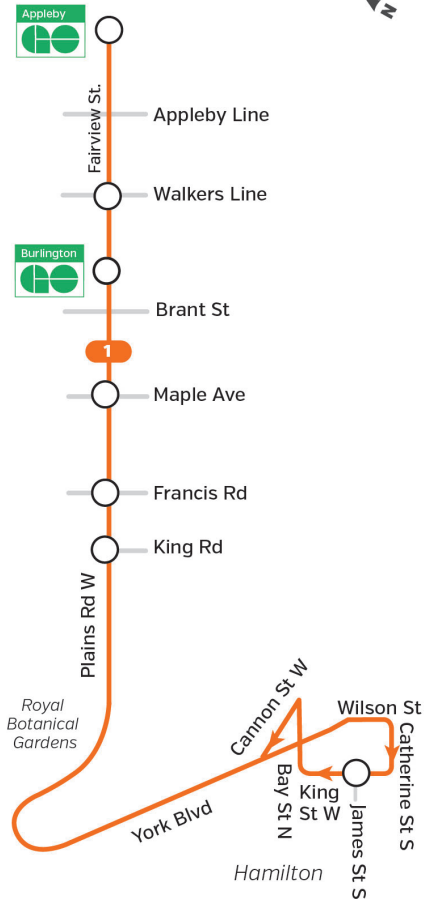

Route 1

Plains/ Plains Express

Temporary COVID - Jan. 9, 2022

Burlingtontransit.ca
905-639-0550
contactbt@burlington.ca
#BurlIONTransit

1 Plains – Fairview Weekdays to Appleby GO

King & James (Hamilton)	Royal Botanical Gdns. (Plains Rd.)	Plains Rd. & Waterdown Rd.	Plains Rd. & Long Dr. (near King Rd.)	Fairview St. & Maple Av.	Fairview St. at Burlington GO	Fairview St. & Walkers Line	Appleby GO Station
4:45	4:58	5:02	5:06	5:10	5:13	5:18	5:24
5:00	5:13	5:17	5:21	5:25	5:28	5:33	5:39
5:15	5:28	5:32	5:36	5:40	5:43	5:48	5:54
5:30	5:43	5:47	5:51	5:55	5:58	6:03	6:09
5:40	5:53	5:57	6:01	6:05	6:08	6:13	6:19
And every 10 minutes until							
8:50	9:03	9:07	9:11	9:15	9:18	9:23	9:29
9:00	9:13	9:17	9:21	9:25	9:28	9:33	9:39
9:15	9:28	9:32	9:36	9:40	9:43	9:48	9:54
9:30	9:43	9:47	9:51	9:55	9:58	10:03	10:09
9:45	9:58	10:02	10:06	10:10	10:13	10:18	10:24
And every 15 minutes until							
3:00	3:13	3:17	3:21	3:25	3:28	3:33	3:39
3:10	3:23	3:27	3:31	3:35	3:38	3:43	3:49
3:20	3:33	3:37	3:41	3:45	3:48	3:53	3:59
3:30	3:43	3:47	3:51	3:55	3:58	4:03	4:09
3:40	3:53	3:57	4:01	4:05	4:08	4:13	4:19
And every 10 minutes until							
6:50	7:03	7:07	7:11	7:15	7:18	7:23	7:29
7:00	7:10	7:14	7:17	7:21	7:25	7:30	7:35
7:15	7:25	7:29	7:32	7:36	7:40	7:45	7:50
7:30	7:40	7:44	7:47	7:51	7:55	8:00	8:05
7:45	7:55	7:59	8:02	8:06	8:10	8:15	8:20
And every 15 minutes until							
10:00	10:10	10:14	10:17	10:21	10:25	10:30	10:35
10:15	10:25	10:29	10:32	10:36	10:40	10:45	10:50
10:30	10:40	10:44	10:47	10:51	10:55	11:00	11:05
10:45	10:55	10:59	11:02	11:06	11:10	11:15	11:20
11:00	11:10	11:14	11:17	11:21	11:25	11:30	11:35
11:15	11:25	11:29	11:32	11:36	11:40	11:45	11:50
11:30	11:40	11:44	11:47	11:51	11:55	12:00	12:05
11:45	11:55	11:59	12:02	12:06	12:10	12:15	12:20
12:00	12:10	12:14	12:17	12:21	12:25	12:30	12:35

1 Plains – Fairview Weekdays to Hamilton