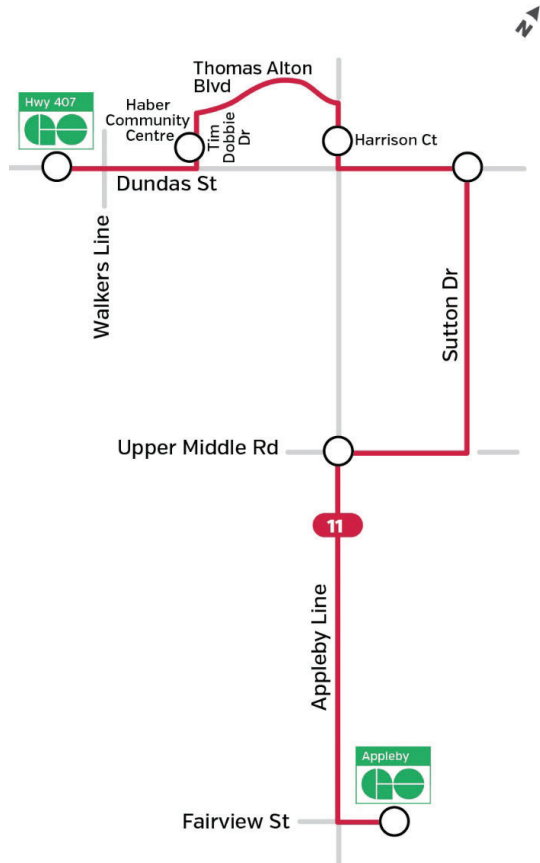

Route 11

Sutton - Alton

Temporary COVID - Jan. 9, 2022

Burlingtontransit.ca
905-639-0550
contactbt@burlington.ca
#BurlONTransit

11 Sutton - Alton

Weekdays to GO 407 Carpool

Appleby GO Station	Appleby Line & Upper Middle Rd.	Dundas St. & Sutton Dr.	Appleby Line & Harrison Ct.	Haber Community Centre	GO 407 Carpool
5:19	5:26	5:28	5:31	5:37	5:40
5:42	5:49	5:56	5:59	6:03	6:06
6:12	6:19	6:26	6:29	6:33	6:36
6:42	6:49	6:56	6:59	7:03	7:06
7:12	7:19	7:26	7:29	7:33	7:36
7:42	7:49	7:56	7:59	8:04	8:07
8:12	8:19	8:26	8:29	8:34	8:37
8:42	8:49	8:56	8:59	9:04	9:07
9:12	9:19	9:26	9:29	9:33	9:36
9:42	9:49	9:56	9:59	10:03	10:06
10:12	10:19	10:26	10:29	10:33	10:36
10:42	10:49	10:56	10:59	11:03	11:06
11:12	11:19	11:26	11:29	11:33	11:36
11:42	11:49	11:56	11:59	12:03	12:06
12:12	12:19	12:26	12:29	12:33	12:36
And every 30 minutes until					
2:12	2:19	2:26	2:29	2:33	2:36
2:42	2:49	2:56	2:59	3:03	3:06
3:12	3:19	3:26	3:29	3:33	3:36
3:42	3:49	3:56	3:59	4:04	4:07
4:12	4:19	4:26	4:29	4:34	4:37
4:42	4:49	4:56	4:59	5:04	5:07
5:12	5:19	5:26	5:29	5:34	5:37
5:42	5:49	5:56	5:59	6:04	6:07
6:12	6:19	6:26	6:29	6:34	6:37
6:42	6:49	6:56	6:59	7:04	7:07
7:12	7:19	7:26	7:29	7:33	7:36
7:42	7:49	7:56	7:59	8:03	8:06
8:12	8:19	8:26	8:29	8:33	8:36
8:42	8:49	8:56	8:59	9:03	9:06
9:12	9:19	9:26	9:29	9:33	9:36
9:42	9:49	9:56	9:59	10:03	10:06