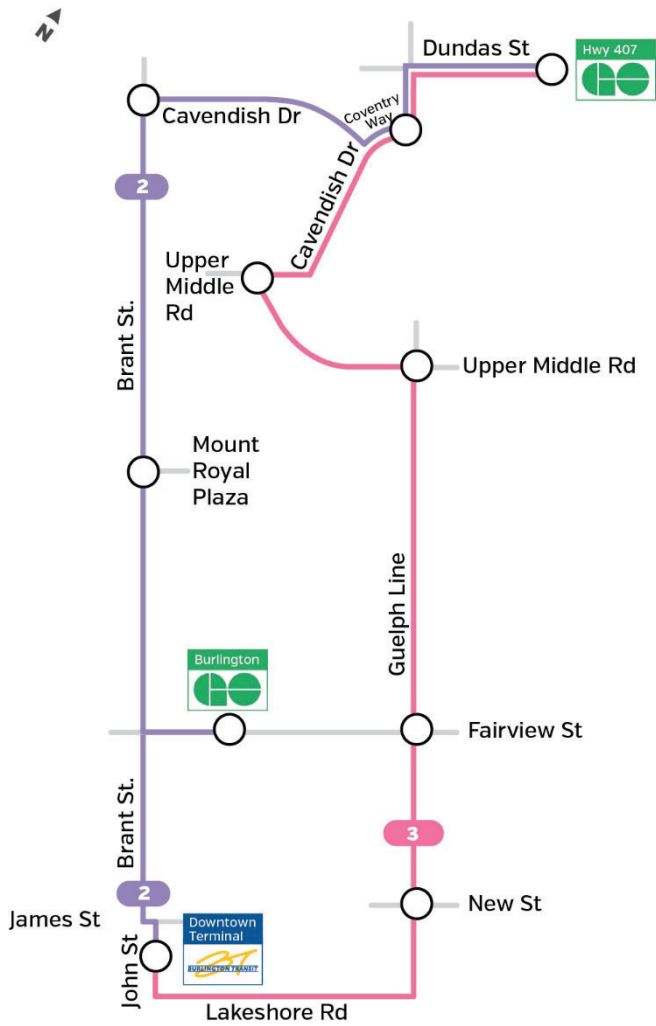

Route 2/3

Brant/ Guelph- Downtown

Temporary COVID - Jan. 9, 2022

Burlingtontransit.ca
905-639-0550
contactbt@burlington.ca
[#BurlONTransit](https://twitter.com/BurlONTransit)

2

Brant

Weekdays to Cavendish / GO 407 Carpool

Downtown Terminal (John St.)	Burlington GO Station	Brant St. & Mount Forest Dr.	Cavendish Dr. & Brant St.	Coventry Way & Guelph Line	GO 407 Carpool
5:19	5:27	5:32	5:38	5:42	5:47
5:49	5:57	6:02	6:08	6:12	6:17
6:19	6:27	6:32	6:38	6:42	6:47
And every 30 minutes until					
8:19	8:27	8:32	8:38	8:42	8:47
8:49	8:57	9:02	9:08	9:12	9:17
9:19	9:27	9:32	9:38	9:42	9:47
9:49	9:57	10:02	10:08	10:12	10:17

2

Brant

Weekdays to Downtown Burlington

GO 407 Carpool	Coventry Way & Guelph Line	Cavendish Dr. & Brant St.	Brant St. & Mount Forest Dr.	Burlington GO Station	Downtown Terminal (John St.)
5:04	5:10	5:14	5:20	5:27	5:33
5:34	5:40	5:44	5:50	5:57	6:03
6:04	6:10	6:14	6:20	6:27	6:33
And every 30 minutes until					
7:04	7:10	7:14	7:20	7:27	7:33
7:34	7:40	7:44	7:50	7:57	8:03
8:04	8:10	8:14	8:20	8:27	8:33
8:34	8:40	8:44	8:50	8:57	9:03
9:04	9:10	9:14	9:20	9:27	9:33
9:34	9:40	9:44	9:50	9:57	10:03
10:04	10:10	10:14	10:20	10:27	10:33
10:34	10:40	10:44	10:50	10:55