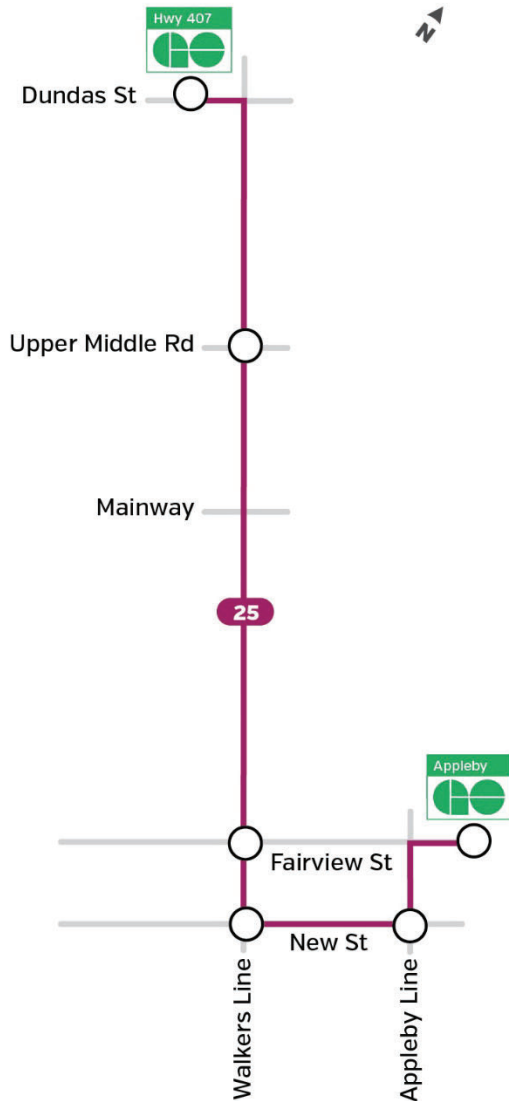

Route 25

Walkers

Temporary COVID - Jan. 9, 2022

Burlingtontransit.ca
 905-639-0550
contactbt@burlington.ca
[#BurlONTransit](https://twitter.com/BurlONTransit)

25

Walkers

Weekdays to GO 407 Carpool

Appleby GO Station	Appleby Line & New St.	Walkers Line & New St.	Walkers Line & Fairview St.	Walkers Line & Upper Middle Rd.	GO 407 Carpool
5:15	5:09	5:23	8:26	5:32	5:37
5:45	5:39	5:53	8:56	6:02	6:07
And every 30 minutes until					
6:45	6:39	6:53	9:56	7:02	7:07
7:15	7:09	7:23	10:26	7:32	7:37
7:45	7:39	7:53	10:56	8:02	8:07
And every 30 minutes until					
9:15	9:09	9:23	12:26	9:32	9:37
9:45	9:39	9:53	12:56	10:02	10:07

25

Walkers

Weekdays to Appleby GO

GO 407 Carpool	Walkers Line & Upper Middle Rd.	Walkers Line & Fairview St.	Walkers Line & New St.	Appleby Line & New St.	Appleby GO Station
5:10	5:15	5:21	5:24	5:28	5:32
5:40	5:45	5:51	5:54	5:58	6:02
6:10	6:15	6:21	6:24	6:28	6:32
6:40	6:45	6:51	6:54	6:58	7:02
And every 30 minutes until					
7:40	7:45	7:51	7:54	7:58	8:02
8:10	8:15	8:21	8:24	8:28	8:32
8:40	8:45	8:51	8:54	8:58	9:02
9:10	9:15	9:21	9:24	9:28	9:32
9:40	9:45	9:51	9:54	9:58	10:02