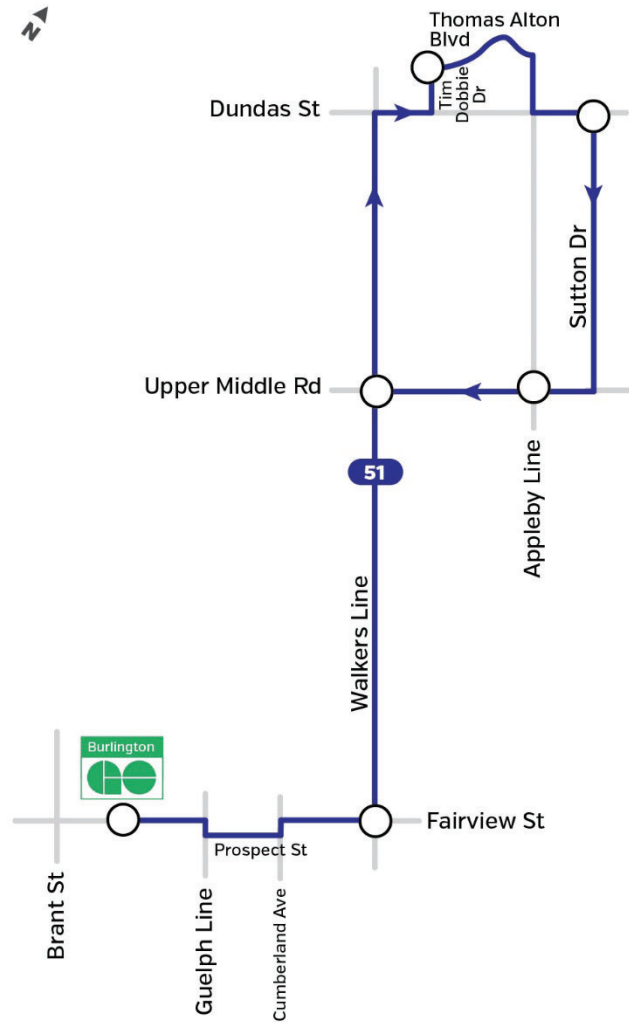

Route 50

Burlington South

Temporary COVID - Jan. 9, 2022

Burlingtontransit.ca
905-639-0550
contactbt@burlington.ca
#BurlONTransit

Route 51

Burlington Northeast

Temporary COVID - Jan. 9, 2022

Burlingtontransit.ca
905-639-0550
contactbt@burlington.ca
#BurlONTransit

Route 52

Burlington Northwest

Temporary COVID - Jan. 9, 2022

Burlingtontransit.ca
905-639-0550
contactbt@burlington.ca
#BurlONTransit

50 Burlington South

Monday to Saturday

Burlington GO Station	Downtown Terminal (John St.)	Walkers Line & New St.	Appley Line & New St.	Burloak Dr. & Lakeshore Rd.	Appley Line & Harvester Rd.	Walkers Line & Harvester Rd.	Burlington GO Station
10:56	11:07	11:12	11:16	11:24	11:32	11:37	11:45
11:56	12:07	12:12	12:16	12:24	12:32	12:37	12:45
12:56	1:07	1:12	1:16				

51 Burlington Northeast

Monday to Saturday

Burlington GO Station	Walkers Line & Fairview St.	Walkers Line & Upper Middle Rd.	Thomas Alton Bl. & Tim Dobbie Dr.	Dundas St. & Sutton Dr.	Appley Line & Upper Middle Rd.	Walkers Line & Upper Middle Rd.	Burlington GO Station
10:56	11:01	11:09	11:14	11:19	11:24	11:30	11:44
11:56	12:01	12:09	12:14	12:19	12:24	12:30	12:44
12:56	1:01	1:09	1:14	1:19	1:24	1:30	

52 Burlington Northwest

Monday to Saturday

Burlington GO Station	Brant St. & Cavendish Rd.	Headon Rd. & Headon Forest Dr.	Upper Middle Rd. & Guelph Line	Guelph Line & Fairview St.	Guelph Line & New St.	Downtown Terminal (John St.)	Burlington GO Station
10:55	11:05	11:15	11:22	11:30	11:34	11:37	11:44
11:55	12:05	12:15	12:22	12:30	12:34	12:37	12:44
12:55	1:05	1:15	1:22				