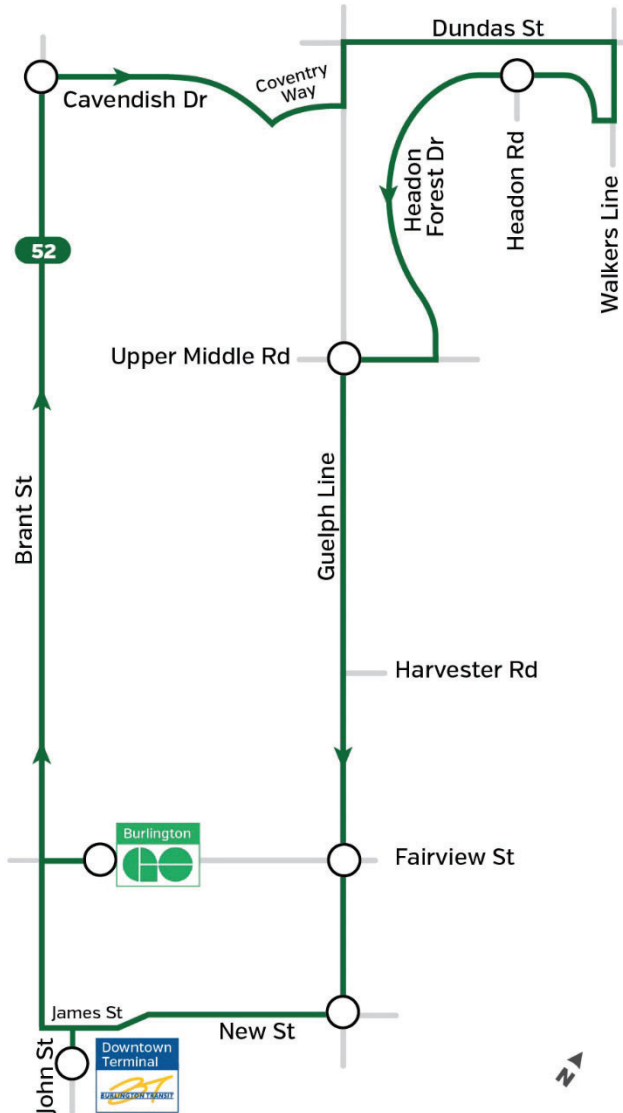

Route 50

Burlington South

Temporary COVID - Jan. 9, 2022

Burlingtontransit.ca
905-639-0550
contactbt@burlington.ca
#BurlONTransit

Route 51

Burlington Northeast

Temporary COVID - Jan. 9, 2022

Burlingtontransit.ca
905-639-0550
contactbt@burlington.ca
#BurlONTransit

Route 52

Burlington Northwest

Temporary COVID - Jan. 9, 2022

Burlingtontransit.ca
905-639-0550
contactbt@burlington.ca
#BurlONTransit

50 Burlington South

Monday to Saturday

Burlington GO Station	Downtown Terminal (John St.)	Walkers Line & New St.	Appley Line & New St.	Burloak Dr. & Lakeshore Rd.	Appley Line & Harvester Rd.	Walkers Line & Harvester Rd.	Burlington GO Station
10:56	11:07	11:12	11:16	11:24	11:32	11:37	11:45
11:56	12:07	12:12	12:16	12:24	12:32	12:37	12:45
12:56	1:07	1:12	1:16				

51 Burlington Northeast

Monday to Saturday

Burlington GO Station	Walkers Line & Fairview St.	Walkers Line & Upper Middle Rd.	Thomas Alton Bl. & Tim Dobbie Dr.	Dundas St. & Sutton Dr.	Appley Line & Upper Middle Rd.	Walkers Line & Upper Middle Rd.	Burlington GO Station
10:56	11:01	11:09	11:14	11:19	11:24	11:30	11:44
11:56	12:01	12:09	12:14	12:19	12:24	12:30	12:44
12:56	1:01	1:09	1:14	1:19	1:24	1:30	

52 Burlington Northwest

Monday to Saturday

Burlington GO Station	Brant St. & Cavendish Rd.	Headon Rd. & Headon Forest Dr.	Upper Middle Rd. & Guelph Line	Guelph Line & Fairview St.	Guelph Line & New St.	Downtown Terminal (John St.)	Burlington GO Station
10:55	11:05	11:15	11:22	11:30	11:34	11:37	11:44
11:55	12:05	12:15	12:22	12:30	12:34	12:37	12:44
12:55	1:05	1:15	1:22				