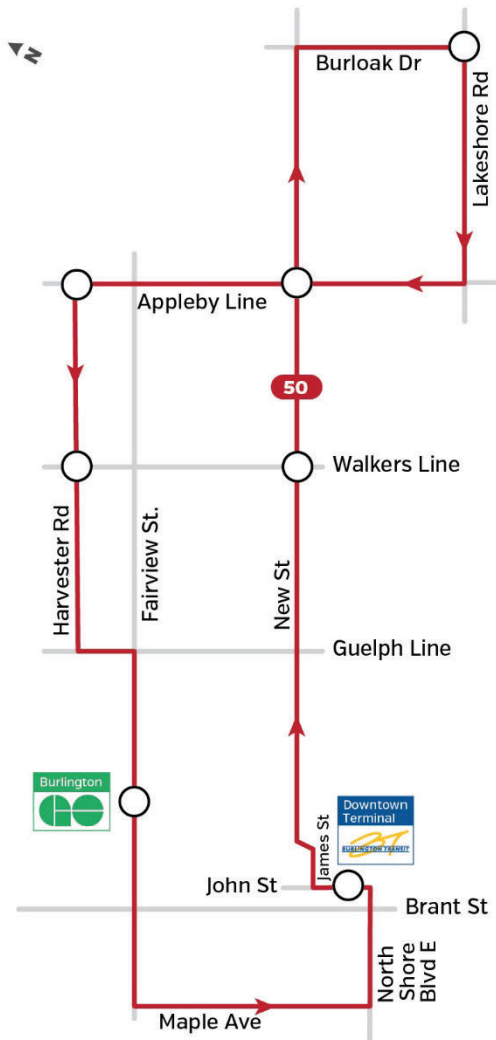

Route 50

Burlington South

Temporary COVID - Jan. 9, 2022

Burlingtontransit.ca
905-639-0550
contactbt@burlington.ca
#BurlONTransit

Route 51

Burlington Northeast

Temporary COVID - Jan. 9, 2022

Burlingtontransit.ca
905-639-0550
contactbt@burlington.ca
#BurlONTransit

Route 52

Burlington Northwest

Temporary COVID - Jan. 9, 2022

Burlingtontransit.ca
905-639-0550
contactbt@burlington.ca
#BurlONTransit

50 Burlington South

Monday to Saturday

Burlington GO Station	Downtown Terminal (John St.)	Walkers Line & New St.	Appley Line & New St.	Burloak Dr. & Lakeshore Rd.	Appley Line & Harvester Rd.	Walkers Line & Harvester Rd.	Burlington GO Station
10:56	11:07	11:12	11:16	11:24	11:32	11:37	11:45
11:56	12:07	12:12	12:16	12:24	12:32	12:37	12:45
12:56	1:07	1:12	1:16				

51 Burlington Northeast

Monday to Saturday

Burlington GO Station	Walkers Line & Fairview St.	Walkers Line & Upper Middle Rd.	Thomas Alton Bl. & Tim Dobbie Dr.	Dundas St. & Sutton Dr.	Appley Line & Upper Middle Rd.	Walkers Line & Upper Middle Rd.	Burlington GO Station
10:56	11:01	11:09	11:14	11:19	11:24	11:30	11:44
11:56	12:01	12:09	12:14	12:19	12:24	12:30	12:44
12:56	1:01	1:09	1:14	1:19	1:24	1:30	

52 Burlington Northwest

Monday to Saturday

Burlington GO Station	Brant St. & Cavendish Rd.	Headon Rd. & Headon Forest Dr.	Upper Middle Rd. & Guelph Line	Guelph Line & Fairview St.	Guelph Line & New St.	Downtown Terminal (John St.)	Burlington GO Station
10:55	11:05	11:15	11:22	11:30	11:34	11:37	11:44
11:55	12:05	12:15	12:22	12:30	12:34	12:37	12:44
12:55	1:05	1:15	1:22				