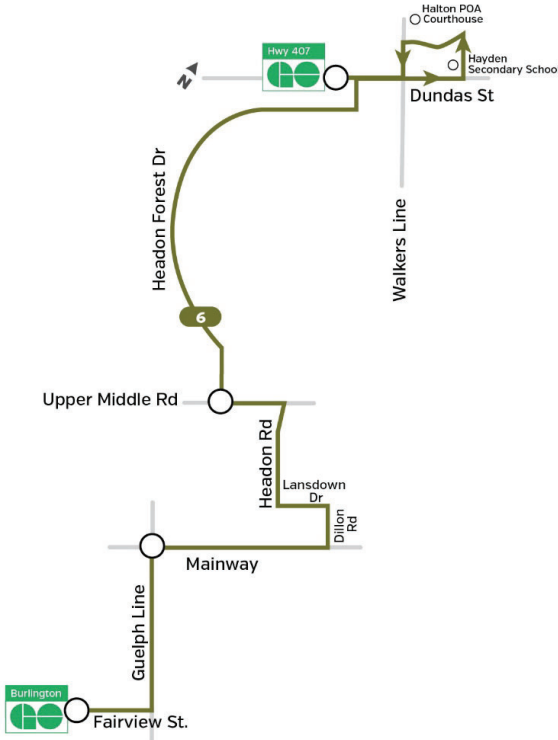

Route 6

Headon

Temporary COVID - Jan. 9, 2022

6 Headon

Weekdays to Burlington GO

GO 407 Carpool	Upper Middle Rd. & Headon Forest Dr.	Guelph Line & Mainway	Burlington GO Station
5:25	5:33	5:39	5:45
6:25	6:33	6:39	6:45
7:25	7:33	7:39	7:45
8:25	8:33	8:39	8:45
9:25	9:33	9:39	9:45
10:25	10:33	10:39	10:45
11:25	11:33	11:39	11:45
12:25	12:33	12:39	12:45
1:25	1:33	1:39	1:45
2:25	2:33	2:39	2:45
3:25	3:33	3:39	3:45
4:25	4:33	4:39	4:45
5:25	5:33	5:39	5:45
6:25	6:33	6:39	6:45
7:25	7:33	7:39	7:45
8:25	8:33	8:39	8:45
9:25	9:33	9:39	9:45

6 Headon

Weekdays to GO 407 Carpool via Haber Community Centre

Burlington GO Station	Guelph Line & Mainway	Upper Middle Rd. & Headon Forest Dr.	Haber Community Centre	GO 407 Carpool
5:50	5:56	6:03	6:13	6:19
6:50	6:56	7:03	7:13	7:19
7:50	7:56	8:03	8:13	8:19
8:50	8:56	9:03	9:13	9:19
9:50	9:56	10:03	10:13	10:19
10:50	10:56	11:03	11:13	11:19
11:50	11:56	12:03	12:13	12:19
12:50	12:56	1:03	1:13	1:19
1:50	1:56	2:03	2:13	2:19
2:50	2:56	3:03	3:13	3:19
3:50	3:56	4:03	4:13	4:19
4:50	4:56	5:03	5:13	5:19
5:50	5:56	6:03	6:13	6:19
6:50	6:56	7:03	7:13	7:19
7:50	7:56	8:03	8:13	8:19
8:50	8:56	9:03	9:13	9:19
9:50	9:56	10:03	10:13	10:19

Burlingtontransit.ca
905-639-0550
contactbt@burlington.ca
[#BurlIONTransit](https://www.instagram.com/BurlIONTransit)