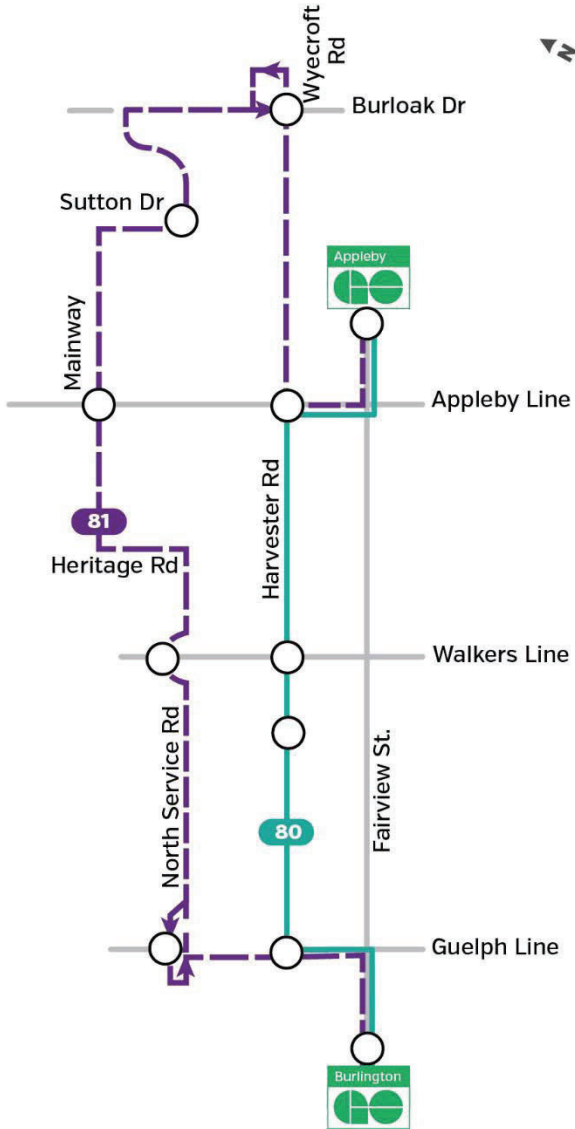

Route 80/81 Harvester/ North Service

Temporary COVID - Jan. 9, 2022

Burlingtontransit.ca
905-639-0550
contactbt@burlington.ca
#BurlIONtransit

Route 87 North Service - Aldershot

Temporary COVID - Jan. 9, 2022

Burlingtontransit.ca
905-639-0550
contactbt@burlington.ca
#BurlIONtransit

80

Harvester

Weekdays to Appleby GO

Burlington GO Station	Harvester Rd. & Guelph Line	Burlington Transit 3332 Harvester Rd.	Harvester Rd. & Walkers Line	Harvester Rd. & Appleby Line	Appleby GO Station
5:15	5:22	5:24	5:26	5:30	5:34
5:45	5:52	5:54	5:56	6:00	6:04
6:15	6:22	6:24	6:26	6:30	6:34
6:45	6:52	6:54	6:56	7:00	7:04
And every 30 minutes until					
5:15	5:22	5:24	5:26	5:30	5:34
5:45	5:52	5:54	5:56	6:00	6:04
6:15	6:22	6:24	6:26	6:30	6:34
6:45	6:52	6:54	6:56	7:00	7:04

80

Harvester

Weekdays to Burlington GO

Appleby GO Station	Harvester Rd. & Appleby Line	Harvester Rd. & Walkers Line	Burlington Transit 3332 Harvester Rd.	Harvester Rd. & Guelph Line	Burlington GO Station
5:10	5:14	5:17	5:19	5:21	5:27
5:40	5:44	5:47	5:49	5:51	5:57
6:10	6:14	6:17	6:19	6:21	6:27
6:40	6:44	6:47	6:49	6:51	6:57
And every 30 minutes until					
5:10	5:14	5:17	5:19	5:21	5:27
5:40	5:44	5:47	5:49	5:51	5:57
6:10	6:14	6:17	6:19	6:21	6:27
6:40	6:44	6:47	6:49	6:51	6:57

87 North Service – Aldershot

Weekdays to Aldershot GO

Burlington GO Station	North Service Rd. & Kems Rd.	Aldershot GO Station
Morning		
5:30	5:40	5:48
6:15	6:25	6:33
7:00	7:10	7:18
7:45	7:55	8:03
8:30	8:40	8:48
Afternoon		
2:30	2:40	2:48
3:15	3:25	3:33
4:00	4:10	4:18
4:45	4:55	5:03
5:30	5:40	5:48
6:15	6:25	6:33