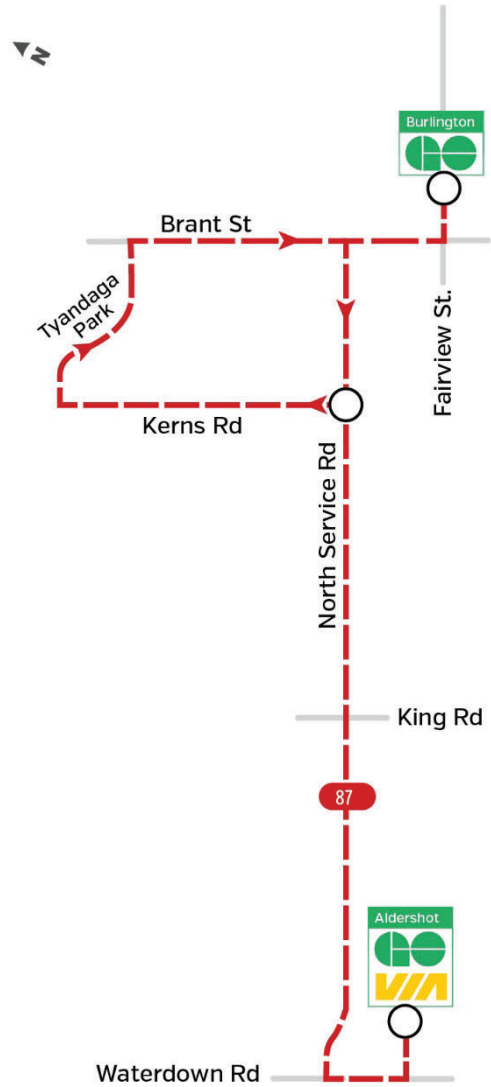

Route 80/81 Harvester/ North Service

Temporary COVID - Jan. 9, 2022

Burlingtontransit.ca
905-639-0550
contactbt@burlington.ca
#BurlIONtransit

Route 87 North Service - Aldershot

Temporary COVID - Jan. 9, 2022

Burlingtontransit.ca
905-639-0550
contactbt@burlington.ca
#BurlIONtransit

80

Harvester

Weekdays to Appleby GO

Burlington GO Station	Harvester Rd. & Guelph Line	Burlington Transit 3332 Harvester Rd.	Harvester Rd. & Walkers Line	Harvester Rd. & Appleby Line	Appleby GO Station
5:15	5:22	5:24	5:26	5:30	5:34
5:45	5:52	5:54	5:56	6:00	6:04
6:15	6:22	6:24	6:26	6:30	6:34
6:45	6:52	6:54	6:56	7:00	7:04
And every 30 minutes until					
5:15	5:22	5:24	5:26	5:30	5:34
5:45	5:52	5:54	5:56	6:00	6:04
6:15	6:22	6:24	6:26	6:30	6:34
6:45	6:52	6:54	6:56	7:00	7:04

80

Harvester

Weekdays to Burlington GO

Appleby GO Station	Harvester Rd. & Appleby Line	Harvester Rd. & Walkers Line	Burlington Transit 3332 Harvester Rd.	Harvester Rd. & Guelph Line	Burlington GO Station
5:10	5:14	5:17	5:19	5:21	5:27
5:40	5:44	5:47	5:49	5:51	5:57
6:10	6:14	6:17	6:19	6:21	6:27
6:40	6:44	6:47	6:49	6:51	6:57
And every 30 minutes until					
5:10	5:14	5:17	5:19	5:21	5:27
5:40	5:44	5:47	5:49	5:51	5:57
6:10	6:14	6:17	6:19	6:21	6:27
6:40	6:44	6:47	6:49	6:51	6:57

87

North Service – Aldershot

Weekdays to Burlington GO

Aldershot GO Station	North Service Rd. & Kerns Rd.	Kerns Rd. & Tyandaga Park Dr.	Burlington GO Station
Morning			
5:50	5:58	6:04	6:12
6:35	6:43	6:49	6:57
7:20	7:28	7:34	7:42
8:05	8:13	8:19	8:27
8:50	8:58	9:04	9:12
Afternoon			
2:50	2:58	3:04	3:12
3:35	3:43	3:49	3:57
4:20	4:28	4:34	4:42
5:05	5:13	5:19	5:27
5:50	5:58	6:04	6:12
6:35	6:43	6:49	6:57