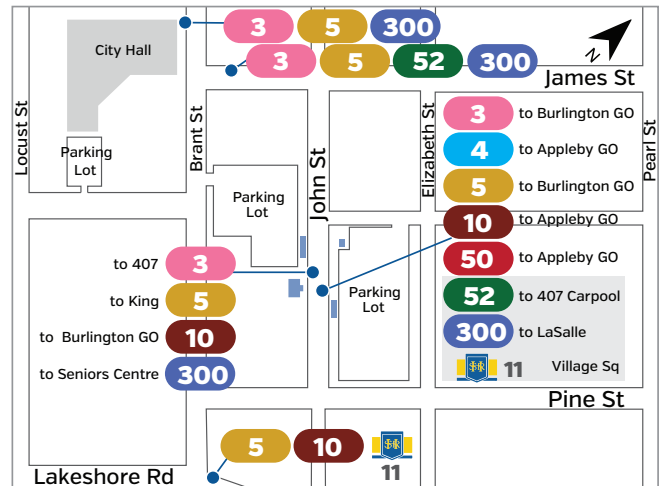

# GO Station and Downtown Terminal Bus Stop Locations

## BURLINGTON

## DOWNTOWN