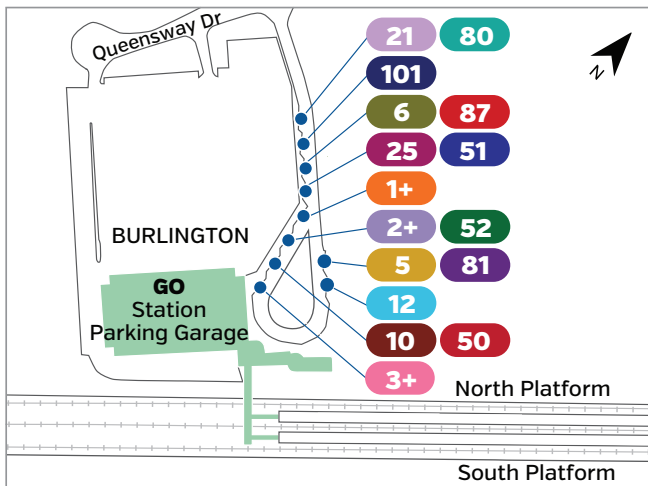

# GO Station and Downtown Terminal Bus Stop Locations

## ALDRERSHOT

## BURLINGTON

## DOWNTOWN