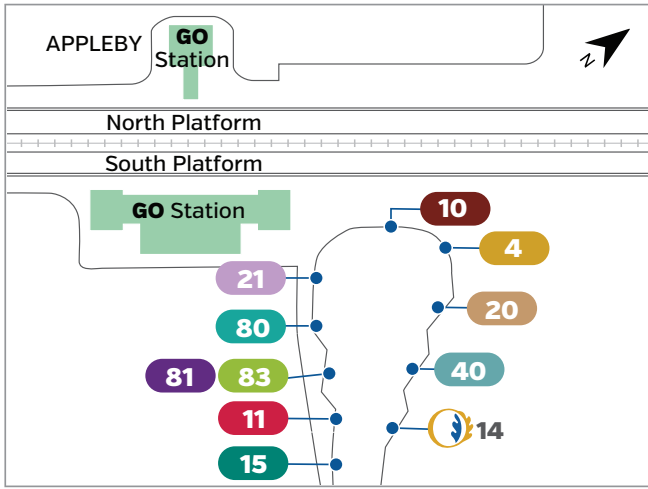

# GO Station and Downtown Terminal Bus Stop Locations

## ALDRERSHOT

## BURLINGTON

## DOWNTOWN