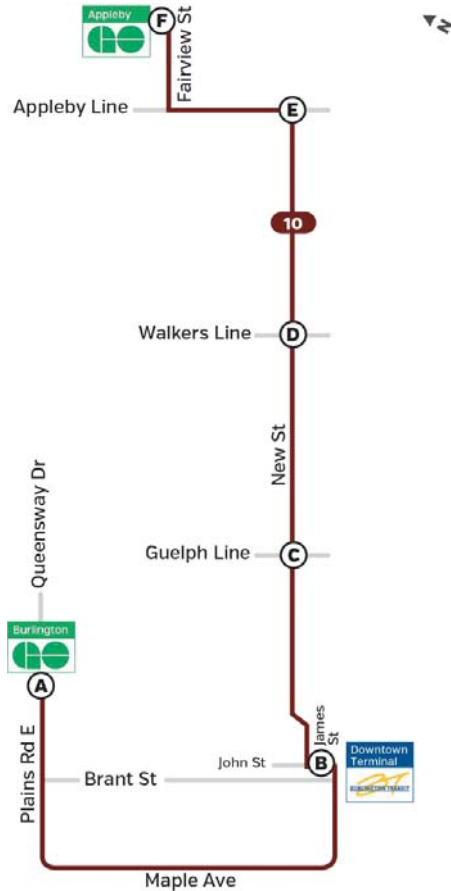

Route 10

New - Maple

Effective November 4, 2018

Burlingtontransit.ca
905-639-0550
contactbt@burlington.ca
#BurlONTransit

10 New - Maple

Weekdays to Appleby GO

Burlington GO Station	Downtown Burlington	New St. & Guelph Line	New St. & Walkers Line	New St. & Appleby Line	Appleby GO Station
A	B	C	D	E	F
5:05	5:19	5:23	5:28	5:33	5:37
5:25	5:39	5:43	5:48	5:53	5:57
5:45	5:59	6:03	6:08	6:13	6:17
6:05	6:19	6:23	6:28	6:33	6:37
6:25	6:39	6:43	6:48	6:53	6:57
6:45	6:59	7:03	7:08	7:13	7:17
7:05	7:19	7:23	7:28	7:33	7:37
7:25	7:39	7:43	7:48	7:53	7:57
7:45	7:59	8:03	8:08	8:13	8:17
8:05	8:19	8:23	8:28	8:33	8:37
8:25	8:39	8:43	8:48	8:53	8:57
8:45	8:59	9:03	9:08	9:13	9:17
9:05	9:19	9:23	9:28	9:33	9:37
9:25	9:39	9:43	9:48	9:53	9:57
And every 20 minutes until					
4:25	4:39	4:43	4:48	4:53	4:57
4:45	4:59	5:03	5:08	5:13	5:17
5:05	5:19	5:23	5:28	5:33	5:37
5:25	5:39	5:43	5:48	5:53	5:57
5:45	5:59	6:03	6:08	6:13	6:17
6:05	6:19	6:23	6:28	6:33	6:37
6:25	6:39	6:43	6:48	6:53	6:57
6:45	6:59	7:03	7:08	7:13	7:17
7:05	7:19	7:23	7:28	7:33	7:37
7:25	7:37	7:41	7:46	7:51	7:55
7:55	8:07	8:11	8:16	8:21	8:25
8:25	8:37	8:41	8:46	8:51	8:55
8:55	9:07	9:11	9:16	9:21	9:25
9:25	9:37	9:41	9:46	9:51	9:55
9:55	10:07	10:11	10:16	10:21	10:25
10:25	10:37	10:41	10:46	10:51	10:55