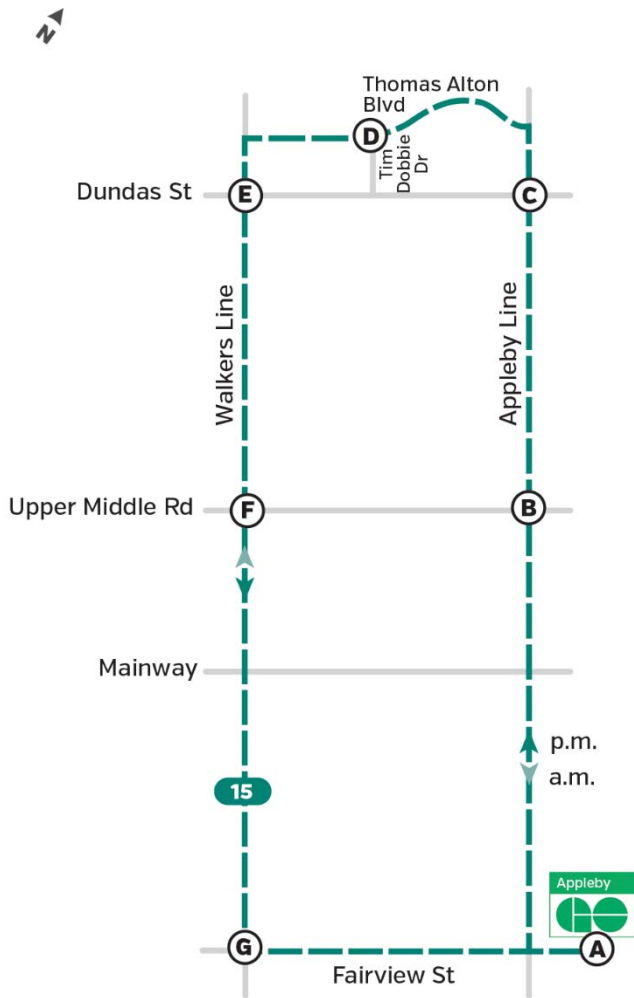

Route 15A/B

Appleby - Walkers

Effective November 4, 2018

Burlingtontransit.ca
905-639-0550
contactbt@burlington.ca
#BurlONtransit

15A Appleby - Walkers

Weekdays to Appleby GO

Branch	Appleby GO Station (Depart)	Appleby Line & Upper Middle Rd.	Appleby Line & Dundas St.	Tim Dobbie Dr. & Thomas Alton Bl.	Walkers Line & Dundas St.	Walkers Line & Upper Middle Rd.	Fairview St. & Walkers Line	Appleby GO Station (Arrive)
	A	B	C	D	E	F	G	A
Morning Service								
A		5:13	5:16	5:21	5:25	5:28	5:35	5:40
A		5:33	5:36	5:41	5:45	5:48	5:55	6:00
A	5:46	5:53	5:56	6:01	6:05	6:08	6:15	6:20
A	6:06	6:13	6:16	6:21	6:25	6:28	6:35	6:40
A	6:26	6:33	6:36	6:41	6:45	6:48	6:55	7:00
A	6:46	6:53	6:56	7:01	7:05	7:08	7:15	7:20
A	7:06	7:13	7:16	7:21	7:25	7:28	7:35	7:40
A	7:26	7:33	7:36	7:41	7:45	7:48	7:55	8:00

15B Appleby - Walkers

Weekdays to Appleby GO

Branch	Appleby GO Station (Depart)	Fairview St. & Walkers Line	Walkers Line & Upper Middle Rd.	Walkers Line & Dundas St.	Tim Dobbie Dr. & Thomas Alton Bl.	Appleby Line & Dundas St.	Appleby Line & Upper Middle Rd.	Appleby GO Station (Arrive)
	A	G	F	E	D	C	B	A
Afternoon Service								
B	4:50	4:55	5:01	5:05	5:08	5:15	5:19	5:26
B	5:10	5:15	5:21	5:25	5:28	5:35	5:39	5:46
B	5:30	5:35	5:41	5:45	5:48	5:55	5:59	6:06
B	5:50	5:55	6:01	6:05	6:08	6:15	6:19	6:26
B	6:10	6:15	6:21	6:25	6:28	6:35	6:39	6:46
B	6:30	6:35	6:41	6:45	6:48	6:55	6:59	7:06