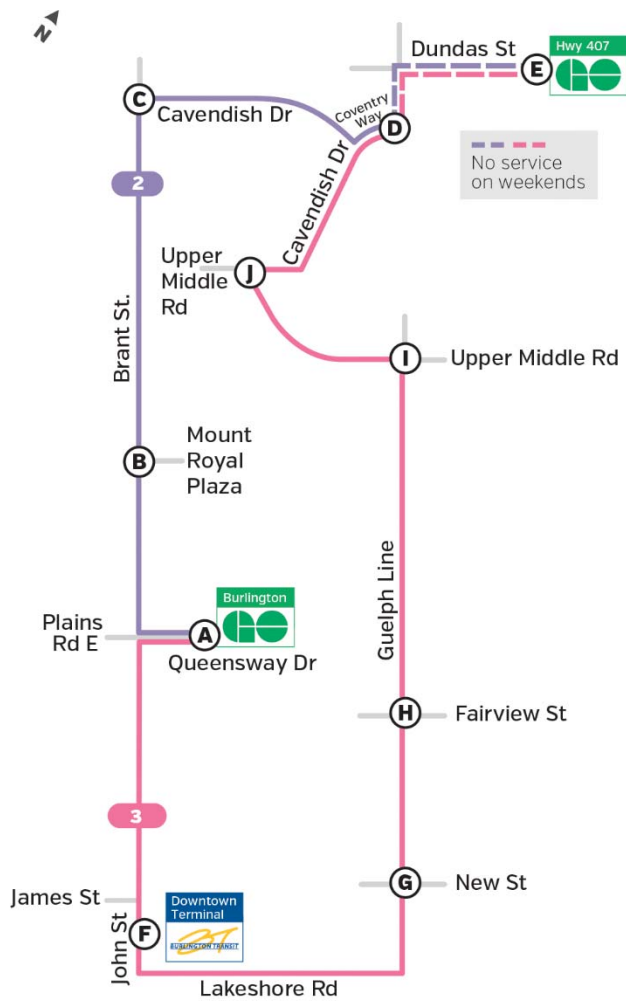

Routes **2/2A**

Brant

3/3A

Guelph -
Downtown

Effective November 4, 2018

Burlingtontransit.ca
905-639-0550
contactbt@burlington.ca
[#BurlONTransit](https://twitter.com/BurlONTransit)