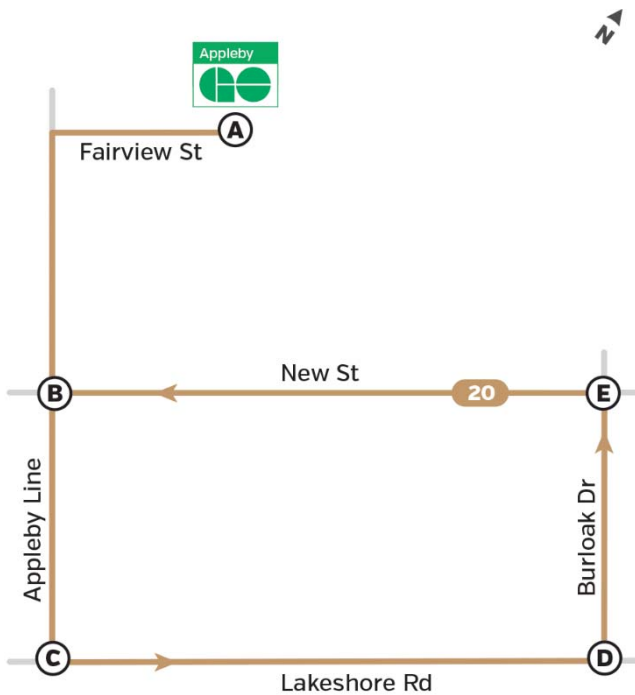

Route 20

Burloak-Lakeshore

Effective November 4, 2018

Burlingtontransit.ca
905-639-0550
contactbt@burlington.ca
[#BurlONtransit](https://twitter.com/BurlONtransit)

20 Burloak - Lakeshore

Weekdays to Appleby GO

Appleby GO Station (Depart)	Appleby Line & New St.	Appleby Line & Lakeshore Rd.	Burloak Dr. & Lakeshore Rd.	Burloak Dr. & New St.	Appleby Line & New St.	Appleby GO Station (Arrive)
A	B	C	D	E	B	A
5:42	5:45	5:47	5:51	5:54	5:58	6:02
6:02	6:05	6:07	6:11	6:14	6:18	6:22
6:22	6:25	6:27	6:31	6:34	6:38	6:42
6:42	6:45	6:47	6:51	6:54	6:58	7:02
7:02	7:05	7:07	7:11	7:14	7:18	7:22
7:22	7:25	7:27	7:31	7:34	7:38	7:42
7:42	7:45	7:47	7:51	7:54	7:58	8:02
8:02	8:05	8:07	8:11	8:14	8:18	8:22
8:22	8:25	8:27	8:31	8:34	8:38	8:42
8:42	8:45	8:47	8:51	8:54	8:58	9:02
9:02	9:05	9:07	9:11	9:14	9:18	9:22
9:22	9:25	9:27	9:31	9:34	9:38	9:42
9:42	9:45	9:47	9:51	9:54	9:58	10:02
10:02	10:05	10:07	10:11	10:14	10:18	10:22
10:22	10:25	10:27	10:31	10:34	10:38	10:42
10:42	10:45	10:47	10:51	10:54	10:58	11:02
And every 20 minutes until						
4:42	4:45	4:47	4:51	4:54	4:58	5:02
5:02	5:05	5:07	5:11	5:14	5:18	5:22
5:22	5:25	5:27	5:31	5:34	5:38	5:42
5:42	5:45	5:47	5:51	5:54	5:58	6:02
6:02	6:05	6:07	6:11	6:14	6:18	6:22
6:22	6:25	6:27	6:31	6:34	6:38	6:42
6:42	6:45	6:47	6:51	6:54	6:58	7:02
7:02	7:05	7:07	7:11	7:14	7:18	7:22
7:22	7:25	7:27	7:31	7:34	7:38	7:42
7:42	7:45	7:47	7:51	7:54	7:58	8:02
8:00	8:03	8:05	8:09	8:12	8:16	8:20
8:30	8:33	8:35	8:39	8:42	8:46	8:50
9:00	9:03	9:05	9:09	9:12	9:16	9:20
9:30	9:33	9:35	9:39	9:42	9:46	9:50
10:00	10:03	10:05	10:09	10:12	10:16	10:20
10:30	10:33	10:35	10:39	10:42	10:46	10:50