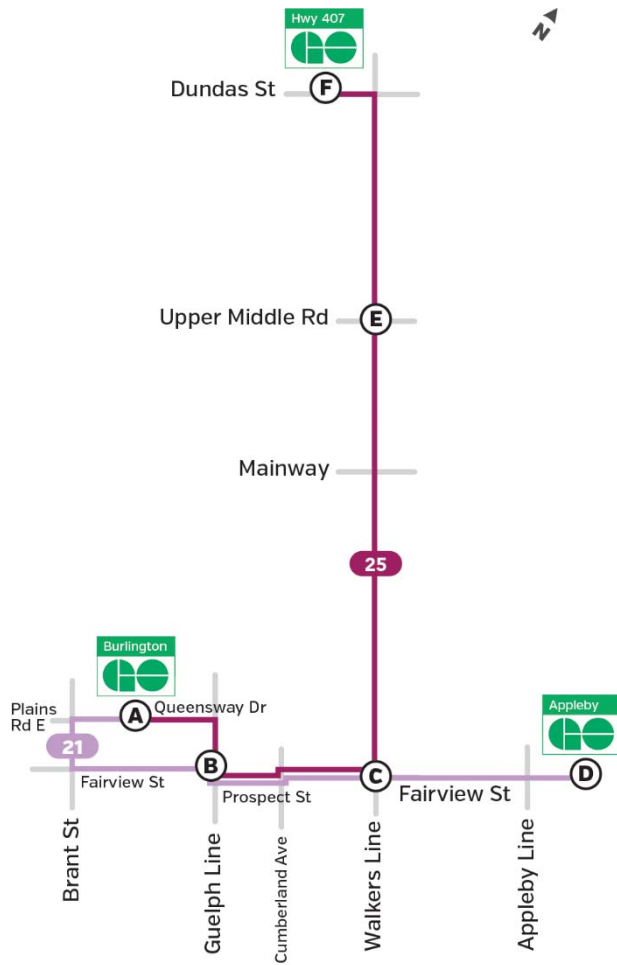

Routes 21 Fairview
25 Walkers

Effective November 4, 2018

Burlingtontransit.ca
 905-639-0550
contactbt@burlington.ca
[#BurlONTransit](https://twitter.com/BurlONTransit)

21 Fairview
Weekdays

To Appleby GO				To Burlington GO			
Burlington GO Station (Depart)	Fairview & Guelph Line	Fairview & Walkers Line	Appleby GO Station (Arrive)	Appleby GO Station (Arrive)	Fairview & Walkers Line	Fairview & Guelph Line	Burlington GO Station (Arrive)
A	B	C	D	D	C	B	A
5:19	5:27	5:33	5:39	5:27	5:33	5:39	5:47
5:49	5:57	6:03	6:09	5:57	6:03	6:09	6:17
6:19	6:27	6:33	6:39	6:27	6:33	6:39	6:47
6:49	6:57	7:03	7:09	6:57	7:03	7:09	7:17
7:19	7:27	7:33	7:39	7:27	7:33	7:39	7:47
7:49	7:57	8:03	8:09	7:57	8:03	8:09	8:17
8:19	8:27	8:33	8:39	8:27	8:33	8:39	8:47
8:49	8:57	9:03	9:09	8:57	9:03	9:09	9:17
9:19	9:27	9:33	9:39	9:27	9:33	9:39	9:47
9:49	9:57	10:03	10:09	9:57	10:03	10:09	10:17
10:19	10:27	10:33	10:39	10:27	10:33	10:39	10:47
10:49	10:57	11:03	11:09	10:57	11:03	11:09	11:17
11:19	11:27	11:33	11:39	11:27	11:33	11:39	11:47
11:49	11:57	12:03	12:09	11:57	12:03	12:09	12:17
12:19	12:27	12:33	12:39	12:27	12:33	12:39	12:47
12:49	12:57	1:03	1:09	12:57	1:03	1:09	1:17
1:19	1:27	1:33	1:39	1:27	1:33	1:39	1:47
1:49	1:57	2:03	2:09	1:57	2:03	2:09	2:17
2:19	2:27	2:33	2:39	2:27	2:33	2:39	2:47
2:49	2:57	3:03	3:09	2:57	3:03	3:09	3:17
3:19	3:27	3:33	3:39	3:27	3:33	3:39	3:47
3:49	3:57	4:03	4:09	3:57	4:03	4:09	4:17
4:19	4:27	4:33	4:39	4:27	4:33	4:39	4:47
4:49	4:57	5:03	5:09	4:57	5:03	5:09	5:17
5:19	5:27	5:33	5:39	5:27	5:33	5:39	5:47
5:54	6:02	6:08	6:14	5:57	6:03	6:09	6:17
6:24	6:32	6:38	6:44	6:27	6:33	6:39	6:47
6:54	7:02	7:08	7:14	7:15	7:21	7:27	7:35
7:42	7:50	7:56	8:02	8:10	8:16	8:22	8:30
8:32	8:40	8:46	8:52	9:10	9:16	9:22	9:30
9:32	9:40	9:46	9:52	10:10	10:16	10:22	10:30
10:32	10:40	10:46	10:52	11:10	11:16	11:22	11:30
11:32	11:40	11:46	11:52				