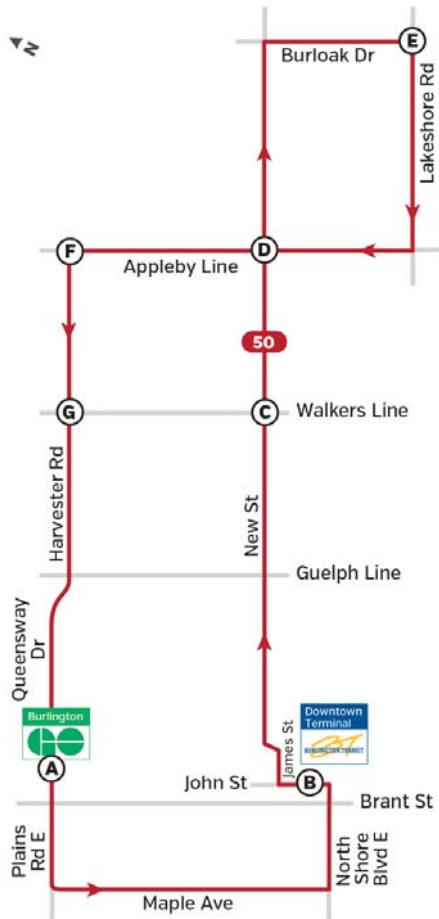

50 Burlington South

Monday to Saturday

Burlington GO Station (Depart)	Downtown Burlington	Walkers Line & New St.	Appleby Line & New St.	Burloak Dr. & Lakeshore Rd.	Appleby Line & Harvester Rd.	Walkers Line & Harvester Rd.	Burlington GO Station (Arrive)
A	B	C	D	E	F	G	A
10:55	11:07	11:12	11:16	11:24	11:32	11:37	11:46
11:55	12:07	12:12	12:16	12:24	12:32	12:37	12:46
12:55	1:07	1:12	1:16				

51 Burlington Northeast

Monday to Saturday

Burlington GO Station (Depart)	Walkers Line & Fairview St.	Walkers Line & Upper Middle Rd.	Thomas Alton Bl. & Tim Dobbie	Dundas St. & Sutton Dr.	Appleby Line & Upper Middle Rd.	Walkers Line & Upper Middle Rd.	Burlington GO Station (Arrive)
A	B	C	D	E	F	C	A
10:55	11:01	11:09	11:14	11:19	11:24	11:30	11:45
11:55	12:01	12:09	12:14	12:19	12:24	12:30	12:45
12:55	1:01	1:09	1:14	1:19	1:24	1:30	

52 Burlington Northwest

Monday to Saturday

Burlington GO Station (Depart)	Brant St. & Cavendish Rd.	Headon Rd. & Headon Forest	Upper Middle Rd. & Guelph Line	Guelph Line & Fairview St.	Guelph Line & New St.	Downtown Burlington	Burlington GO Station (Arrive)
A	B	C	D	E	F	G	A
10:55	11:05	11:15	11:22	11:30	11:34	11:37	11:45
11:55	12:05	12:15	12:22	12:30	12:34	12:37	12:45
12:55	1:05	1:15	1:22				