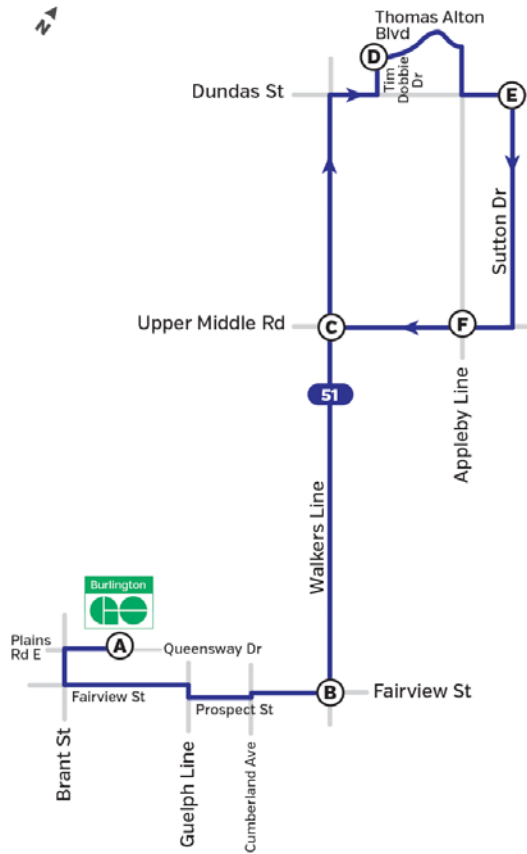

50 Burlington South

Monday to Saturday

Burlington GO Station (Depart)	Downtown Burlington	Walkers Line & New St.	Appleby Line & New St.	Burloak Dr. & Lakeshore Rd.	Appleby Line & Harvester Rd.	Walkers Line & Harvester Rd.	Burlington GO Station (Arrive)
A	B	C	D	E	F	G	A
10:55	11:07	11:12	11:16	11:24	11:32	11:37	11:46
11:55	12:07	12:12	12:16	12:24	12:32	12:37	12:46
12:55	1:07	1:12	1:16				

51 Burlington Northeast

Monday to Saturday

Burlington GO Station (Depart)	Walkers Line & Fairview St.	Walkers Line & Upper Middle Rd.	Thomas Alton Bl. & Tim Dobbie	Dundas St. & Sutton Dr.	Appleby Line & Upper Middle Rd.	Walkers Line & Upper Middle Rd.	Burlington GO Station (Arrive)
A	B	C	D	E	F	C	A
10:55	11:01	11:09	11:14	11:19	11:24	11:30	11:45
11:55	12:01	12:09	12:14	12:19	12:24	12:30	12:45
12:55	1:01	1:09	1:14	1:19	1:24	1:30	

52 Burlington Northwest

Monday to Saturday

Burlington GO Station (Depart)	Brant St. & Cavendish Rd.	Headon Rd. & Headon Forest	Upper Middle Rd. & Guelph Line	Guelph Line & Fairview St.	Guelph Line & New St.	Downtown Burlington	Burlington GO Station (Arrive)
A	B	C	D	E	F	G	A
10:55	11:05	11:15	11:22	11:30	11:34	11:37	11:45
11:55	12:05	12:15	12:22	12:30	12:34	12:37	12:45
12:55	1:05	1:15	1:22				