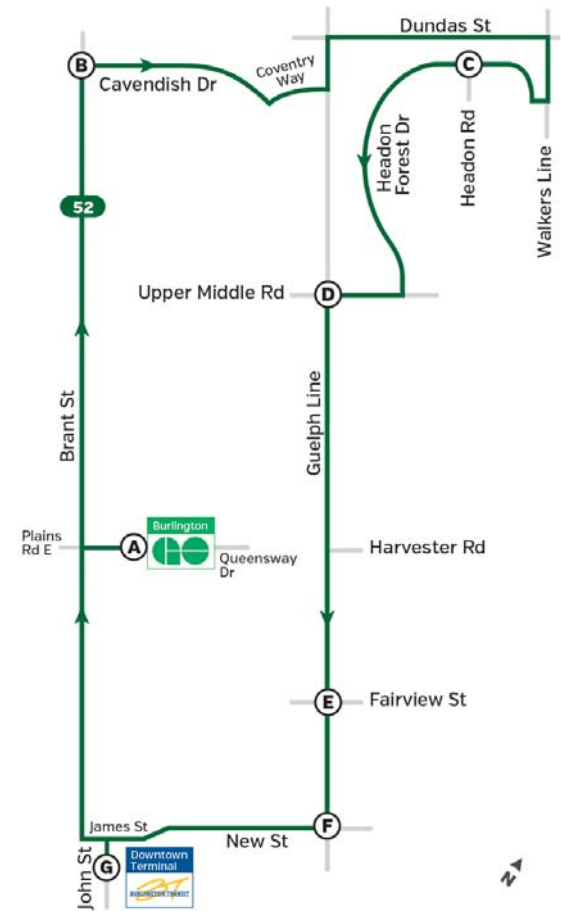

50 Burlington South

Monday to Saturday

Burlington GO Station (Depart)	Downtown Burlington	Walkers Line & New St.	Appleby Line & New St.	Burloak Dr. & Lakeshore Rd.	Appleby Line & Harvester Rd.	Walkers Line & Harvester Rd.	Burlington GO Station (Arrive)
A	B	C	D	E	F	G	A
10:55	11:07	11:12	11:16	11:24	11:32	11:37	11:46
11:55	12:07	12:12	12:16	12:24	12:32	12:37	12:46
12:55	1:07	1:12	1:16				

51 Burlington Northeast

Monday to Saturday

Burlington GO Station (Depart)	Walkers Line & Fairview St.	Walkers Line & Upper Middle Rd.	Thomas Alton Bl. & Tim Dobbie	Dundas St. & Sutton Dr.	Appleby Line & Upper Middle Rd.	Walkers Line & Upper Middle Rd.	Burlington GO Station (Arrive)
A	B	C	D	E	F	C	A
10:55	11:01	11:09	11:14	11:19	11:24	11:30	11:45
11:55	12:01	12:09	12:14	12:19	12:24	12:30	12:45
12:55	1:01	1:09	1:14	1:19	1:24	1:30	

52 Burlington Northwest

Monday to Saturday

Burlington GO Station (Depart)	Brant St. & Cavendish Rd.	Headon Rd. & Headon Forest	Upper Middle Rd. & Guelph Line	Guelph Line & Fairview St.	Guelph Line & New St.	Downtown Burlington	Burlington GO Station (Arrive)
A	B	C	D	E	F	G	A
10:55	11:05	11:15	11:22	11:30	11:34	11:37	11:45
11:55	12:05	12:15	12:22	12:30	12:34	12:37	12:45
12:55	1:05	1:15	1:22				