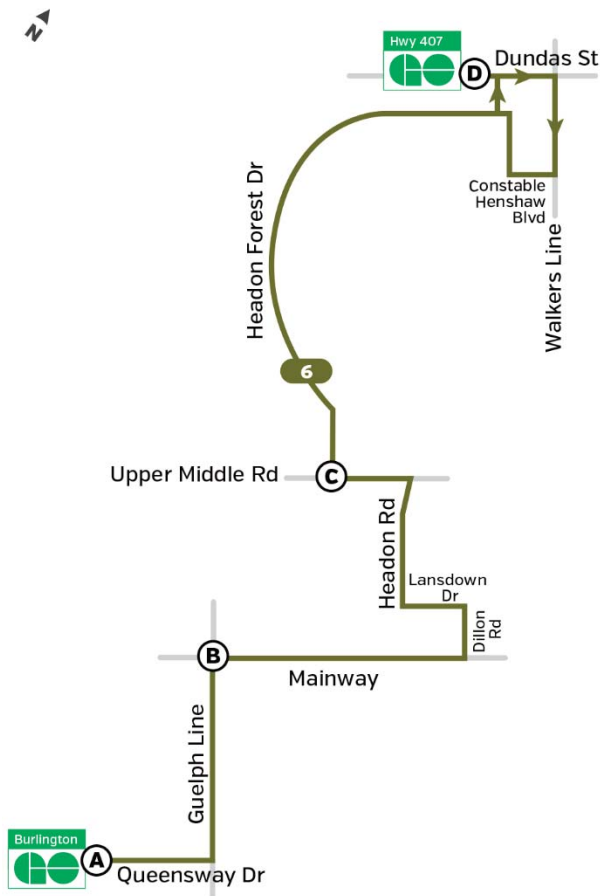

Route 6

Headdon

Effective November 4, 2018

Burlingtontransit.ca
905-639-0550
contactbt@burlington.ca
#BurlONTransit

6

Headdon

Weekdays

Weekdays to 407 Carpool				Weekdays to Burlington GO			
Burlington GO Station	Guelph Line & Mainway	Upper Middle Rd. & Headon Forest	GO 407 Carpool	GO 407 Carpool	Upper Middle Rd. & Headon Forest	Guelph Line & Mainway	Burlington GO Station
A	B	C	D	D	C	B	A
5:55	6:04	6:12	6:20	5:55	6:03	6:11	6:20
6:25	6:34	6:42	6:50	6:25	6:33	6:41	6:50
6:55	7:04	7:12	7:20	6:55	7:03	7:11	7:20
7:25	7:34	7:42	7:50	7:25	7:33	7:41	7:50
7:55	8:04	8:12	8:20	7:55	8:03	8:11	8:20
8:25	8:34	8:42	8:50	8:25	8:33	8:41	8:50
8:55	9:04	9:12	9:20	8:55	9:03	9:11	9:20
9:25	9:34	9:42	9:50	9:25	9:33	9:41	9:50
9:55	10:04	10:12	10:20	9:55	10:03	10:11	10:20
10:25	10:34	10:42	10:50	10:25	10:33	10:41	10:50
10:55	11:04	11:12	11:20	10:55	11:03	11:11	11:20
11:25	11:34	11:42	11:50	11:25	11:33	11:41	11:50
11:55	12:04	12:12	12:20	11:55	12:03	12:11	12:20
12:25	12:34	12:42	12:50	12:25	12:33	12:41	12:50
12:55	1:04	1:12	1:20	12:55	1:03	1:11	1:20
1:25	1:34	1:42	1:50	1:25	1:33	1:41	1:50
1:55	2:04	2:12	2:20	1:55	2:03	2:11	2:20
2:25	2:34	2:42	2:50	2:25	2:33	2:41	2:50
2:55	3:04	3:12	3:20	2:55	3:03	3:11	3:20
3:25	3:34	3:42	3:50	3:25	3:33	3:41	3:50
3:55	4:04	4:12	4:20	3:55	4:03	4:11	4:20
4:25	4:34	4:42	4:50	4:25	4:33	4:41	4:50
4:55	5:04	5:12	5:20	4:55	5:03	5:11	5:20
5:25	5:34	5:42	5:50	5:25	5:33	5:41	5:50
5:55	6:04	6:12	6:20	5:55	6:03	6:11	6:20
6:25	6:34	6:42	6:50	6:55	7:03	7:11	7:20
7:25	7:34	7:42	7:50	7:25	7:33	7:41	7:50
8:25	8:34	8:42	8:50	7:55	8:03	8:11	8:20
9:25	9:34	9:42	9:50	8:55	9:03	9:11	9:20
10:25	10:34	10:42	10:50	9:55	10:03	10:11	10:20