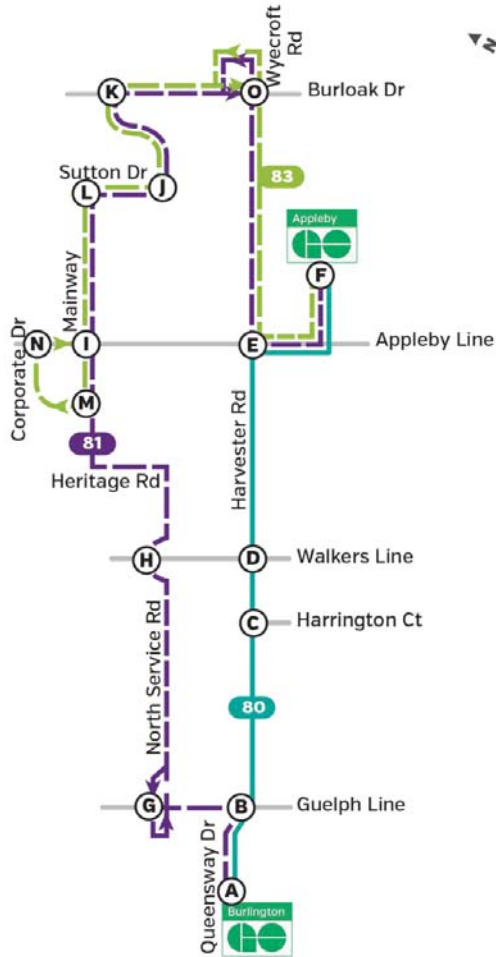

Industrial Routes

80, 81 and 83

Effective November 4, 2018

Burlingtontransit.ca
905-639-0550
contactbt@burlington.ca
#BurlONTransit

80 Harvester

Weekdays to Appleby GO

Burlington GO Station (Depart)	Harvester Rd. & Guelph Line	Burlington Transit 3332 Harvester Rd.	Harvester Rd. & Walkers Line	Harvester Rd. & Appleby Line	Appleby GO Station (Arrive)
A	B	C	D	E	F
5:25	5:31	5:35	5:39	5:44	5:50
5:55	6:01	6:05	6:09	6:14	6:20
6:25	6:31	6:35	6:39	6:44	6:50
6:55	7:01	7:05	7:09	7:14	7:20
7:25	7:31	7:35	7:39	7:44	7:50
7:55	8:01	8:05	8:09	8:14	8:20
8:25	8:31	8:35	8:39	8:44	8:50
8:55	9:01	9:05	9:09	9:14	9:20
9:25	9:31	9:35	9:39	9:44	9:50
9:55	10:01	10:05	10:09	10:14	10:20
10:25	10:31	10:35	10:39	10:44	10:50
10:55	11:01	11:05	11:09	11:14	11:20
11:25	11:31	11:35	11:39	11:44	11:50
11:55	12:01	12:05	12:09	12:14	12:20
12:25	12:31	12:35	12:39	12:44	12:50
12:55	1:01	1:05	1:09	1:14	1:20
1:25	1:31	1:35	1:39	1:44	1:50
1:55	2:01	2:05	2:09	2:14	2:20
2:25	2:31	2:35	2:39	2:44	2:50
2:55	3:01	3:05	3:09	3:14	3:20
3:25	3:31	3:35	3:39	3:44	3:50
3:55	4:01	4:05	4:09	4:14	4:20
4:25	4:31	4:35	4:39	4:44	4:50
4:55	5:01	5:05	5:09	5:14	5:20
5:25	5:31	5:35	5:39	5:44	5:50
5:55	6:01	6:05	6:09	6:14	6:20
6:25	6:31	6:35	6:39	6:44	6:50

80 Harvester

Weekdays to Burlington GO

Appleby GO Station (Depart)	Harvester Rd. & Appleby Line	Harvester Rd. & Walkers Line	Burlington Transit 3332 Harvester Rd.	Harvester Rd. & Guelph Line	Burlington GO Station (Arrive)
F	E	D	C	B	A
5:55	6:01	6:05	6:09	6:15	6:20
6:25	6:31	6:35	6:39	6:45	6:50
6:55	7:01	7:05	7:09	7:15	7:20
7:25	7:31	7:35	7:39	7:45	7:50
7:55	8:01	8:05	8:09	8:15	8:20
8:25	8:31	8:35	8:39	8:45	8:50
8:55	9:01	9:05	9:09	9:15	9:20
9:25	9:31	9:35	9:39	9:45	9:50
9:55	10:01	10:05	10:09	10:15	10:20
10:25	10:31	10:35	10:39	10:45	10:50
10:55	11:01	11:05	11:09	11:15	11:20
11:25	11:31	11:35	11:39	11:45	11:50
11:55	12:01	12:05	12:09	12:15	12:20
12:25	12:31	12:35	12:39	12:45	12:50
12:55	1:01	1:05	1:09	1:15	1:20
1:25	1:31	1:35	1:39	1:45	1:50
1:55	2:01	2:05	2:09	2:15	2:20
2:25	2:31	2:35	2:39	2:45	2:50
2:55	3:01	3:05	3:09	3:15	3:20
3:25	3:31	3:35	3:39	3:45	3:50
3:55	4:01	4:05	4:09	4:15	4:20
4:25	4:31	4:35	4:39	4:45	4:50
4:55	5:01	5:05	5:09	5:15	5:20
5:25	5:31	5:35	5:39	5:45	5:50
5:55	6:01	6:05	6:09	6:15	6:20
6:25	6:31	6:35	6:39	6:45	6:50