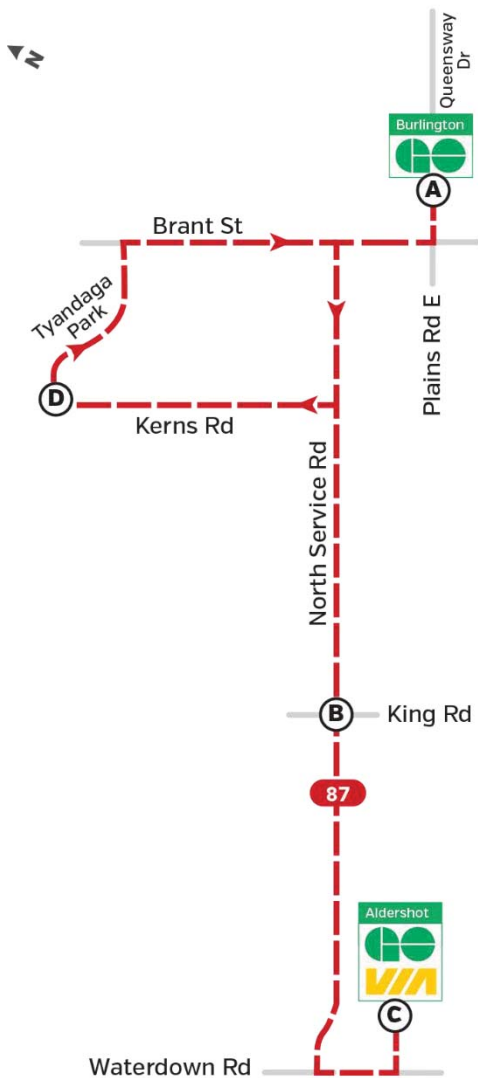

Route 87

North Service - Aldershot

Effective November 4, 2018

Burlingtontransit.ca
905-639-0550
contactbt@burlington.ca
#BurIONTransit

87

North Service Aldershot

Weekdays

To Aldershot GO		
Burlington GO Station (Depart)	North Service Rd. & King Rd.	Aldershot GO Station (Arrive)
A	B	C
5:45	5:55	6:03
6:30	6:40	6:48
7:15	7:25	7:33
8:00	8:10	8:18
8:49	8:59	9:07
2:55	3:05	3:13
3:40	3:50	3:58
4:25	4:35	4:43
5:10	5:20	5:28
5:55	6:05	6:13

To Burlington GO			
Aldershot GO Station (Depart)	North Service Rd. & King Rd.	Kerns Rd. & Tyndaga Dr.	Burlington GO Station (Arrive)
C	B	D	A
6:08	6:16	6:22	6:30
6:53	7:01	7:07	7:15
7:38	7:46	7:52	8:00
8:23	8:31	8:37	8:45
9:08	9:16	9:22	9:30
3:18	3:26	3:32	3:40
4:03	4:11	4:17	4:25
4:48	4:56	5:02	5:10
5:33	5:41	5:47	5:55
6:18	6:26	6:32	6:40