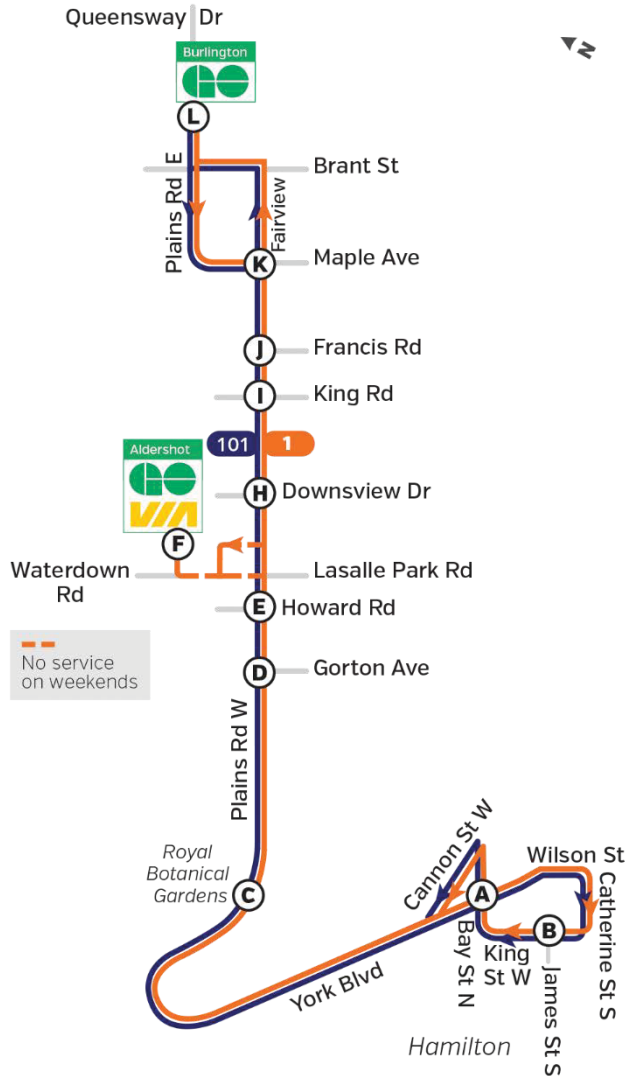

Route 1/1x Plains

Effective January 6, 2019

Burlingtontransit.ca
905-639-0550
contactbt@burlington.ca
#BurlONTransit

1/1X Plains

Weekdays to Burlington GO

Branch	King & James Hamilton	Royal Botanical Gdns. (Plains Rd.)	Aldershot GO Station	Plains Rd. & Waterdown Rd.	Plains Rd. & King Rd.	Fairview & Maple Av.	Burlington GO Station
X	5:11	5:23	5:33	5:37	5:41	5:46	5:52
X	5:41	5:53	6:03	6:07	6:11	6:16	6:22
X	6:11	6:23	6:33	6:37	6:41	6:46	6:52
X	6:41	6:53	7:03	7:07	7:11	7:16	7:22
X	7:11	7:23	7:33	7:37	7:41	7:46	7:52
X	7:41	7:53	8:03	8:07	8:11	8:16	8:22
X	8:11	8:23	8:33	8:37	8:41	8:46	8:52
X	8:41	8:53	9:03	9:07	9:11	9:16	9:22
X	9:11	9:23	9:33	9:37	9:41	9:46	9:52
And every 30 minutes until							
X	4:41	4:53	5:03	5:07	5:11	5:16	5:22
X	5:11	5:23	5:33	5:37	5:41	5:46	5:52
X	5:41	5:53	6:03	6:07	6:11	6:16	6:22
X	6:11	6:23	6:33	6:37	6:41	6:46	6:52
X	6:41	6:53	7:03	7:07	7:11	7:16	7:22
X	7:09	7:21	7:31	7:35	7:39	7:44	7:50
	7:54	8:02		8:08	8:11	8:14	8:20
	8:24	8:32		8:38	8:41	8:44	8:50
	8:54	9:02		9:08	9:11	9:14	9:20
	9:24	9:32		9:38	9:41	9:44	9:50
	9:54	10:02		10:08	10:11	10:14	10:20
	10:24	10:32		10:38	10:41	10:44	10:50
	10:54	11:02		11:08	11:11	11:14	11:20
	11:24	11:32		11:38	11:41	11:44	11:50
	11:54	12:02		12:08	12:11	12:14	12:20
	12:20	12:28		12:34	12:37	12:40	12:46