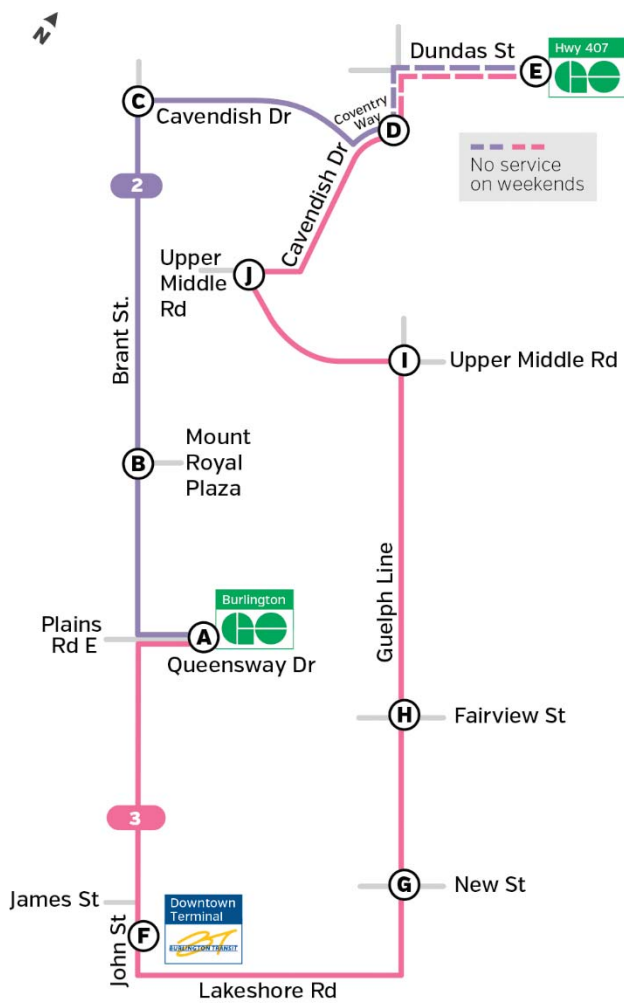

Routes **2/2A** Brant
3/3A Guelph - Downtown

Effective January 6, 2019

Burlingtontransit.ca
 905-639-0550
contactbt@burlington.ca
 #BurlIONTransit

2A Brant

Weekdays to Cavendish / 407 Carpool

Branch	Burlington GO Station (Depart)	Brant St. & Mount Forest Dr.	Cavendish Dr. & Greenbank Tr.	Coventry Way & Guelph Line	GO 407 Carpool	
A	5:00	5:07	5:13	5:17	5:24	→
A	5:30	5:37	5:43	5:47	5:54	→
A	6:00	6:07	6:13	6:17	6:24	→
A	6:30	6:37	6:43	6:47	6:54	→
A	7:00	7:07	7:13	7:17	7:24	→
A	7:30	7:37	7:43	7:47	7:54	→
A	8:00	8:07	8:13	8:17	8:24	→
A	8:30	8:37	8:43	8:47	8:54	→
A	9:00	9:07	9:13	9:17	9:24	→
A	9:30	9:37	9:43	9:47	9:54	→
And every 30 minutes until						
A	12:00	12:07	12:13	12:17	12:24	→
A	12:30	12:37	12:43	12:47	12:54	→
A	1:00	1:07	1:13	1:17	1:24	→
A	1:30	1:37	1:43	1:47	1:54	→
A	2:00	2:07	2:13	2:17	2:24	→
A	2:30	2:37	2:43	2:47	2:54	→
A	3:00	3:07	3:13	3:17	3:24	→
A	3:30	3:37	3:43	3:47	3:54	→
A	4:00	4:07	4:13	4:17	4:24	→
A	4:30	4:37	4:43	4:47	4:54	→
A	5:00	5:07	5:13	5:17	5:24	→
A	5:30	5:37	5:43	5:47	5:54	→
A	6:00	6:07	6:13	6:17	6:24	→
A	6:30	6:37	6:43	6:47	6:54	→
A	7:00	7:07	7:13	7:17	7:24	→
A	7:30	7:37	7:43	7:47	7:54	→
A	8:00	8:07	8:13	8:17	8:24	→
A	8:30	8:37	8:43	8:47	8:54	→
A	9:00	9:07	9:13	9:17	9:24	→
A	10:00	10:07	10:13	10:17	10:24	\