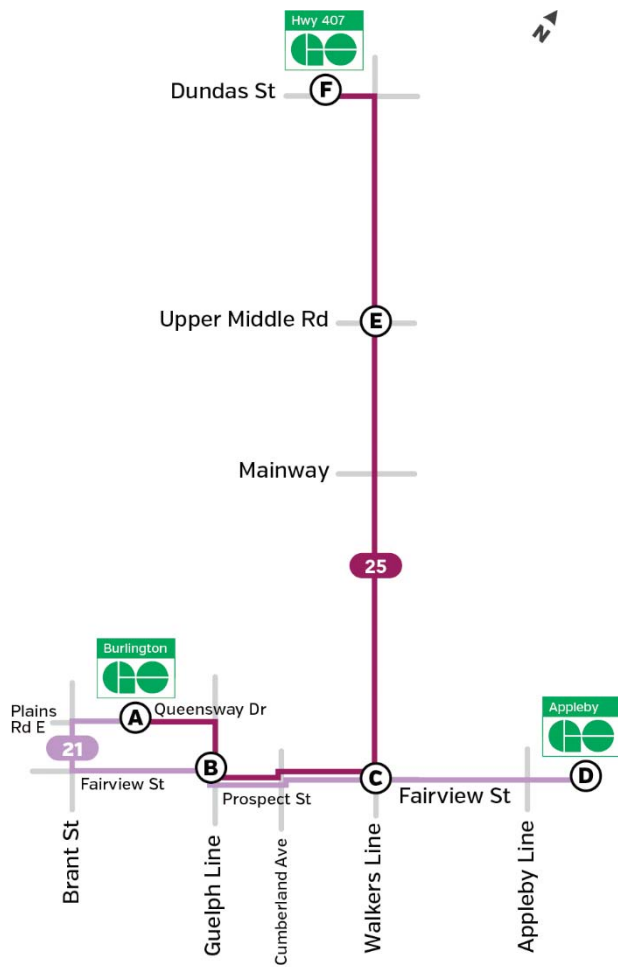

Routes **21** Fairview
25 Walkers

Effective January 6, 2019

Burlingtontransit.ca
 905-639-0550
contactbt@burlington.ca
[#BurlONTransit](https://twitter.com/BurlONTransit)

21 Fairview
 Weekdays

To Appleby GO				To Burlington GO			
Burlington GO Station (Depart)	Fairview & Guelph Line	Fairview & Walkers Line	Appleby GO Station (Arrive)	Appleby GO Station (Arrive)	Fairview & Walkers Line	Fairview & Guelph Line	Burlington GO Station (Arrive)
A	B	C	D	D	C	B	A
5:19	5:27	5:33	5:39	5:27	5:33	5:39	5:47
5:49	5:57	6:03	6:09	5:57	6:03	6:09	6:17
6:19	6:27	6:33	6:39	6:27	6:33	6:39	6:47
6:49	6:57	7:03	7:09	6:57	7:03	7:09	7:17
7:19	7:27	7:33	7:39	7:27	7:33	7:39	7:47
7:49	7:57	8:03	8:09	7:57	8:03	8:09	8:17
8:19	8:27	8:33	8:39	8:27	8:33	8:39	8:47
8:49	8:57	9:03	9:09	8:57	9:03	9:09	9:17
9:19	9:27	9:33	9:39	9:27	9:33	9:39	9:47
9:49	9:57	10:03	10:09	9:57	10:03	10:09	10:17
10:19	10:27	10:33	10:39	10:27	10:33	10:39	10:47
10:49	10:57	11:03	11:09	10:57	11:03	11:09	11:17
11:19	11:27	11:33	11:39	11:27	11:33	11:39	11:47
11:49	11:57	12:03	12:09	11:57	12:03	12:09	12:17
12:19	12:27	12:33	12:39	12:27	12:33	12:39	12:47
12:49	12:57	1:03	1:09	12:57	1:03	1:09	1:17
1:19	1:27	1:33	1:39	1:27	1:33	1:39	1:47
1:49	1:57	2:03	2:09	1:57	2:03	2:09	2:17
2:19	2:27	2:33	2:39	2:27	2:33	2:39	2:47
2:49	2:57	3:03	3:09	2:57	3:03	3:09	3:17
3:19	3:27	3:33	3:39	3:27	3:33	3:39	3:47
3:49	3:57	4:03	4:09	3:57	4:03	4:09	4:17
4:19	4:27	4:33	4:39	4:27	4:33	4:39	4:47
4:49	4:57	5:03	5:09	4:57	5:03	5:09	5:17
5:19	5:27	5:33	5:39	5:27	5:33	5:39	5:47
5:54	6:02	6:08	6:14	5:57	6:03	6:09	6:17
6:24	6:32	6:38	6:44	6:27	6:33	6:39	6:47
6:54	7:02	7:08	7:14	7:15	7:21	7:27	7:35
7:42	7:50	7:56	8:02	8:00	8:06	8:12	8:20
8:32	8:40	8:46	8:52	9:00	9:06	9:12	9:20
9:32	9:40	9:46	9:52	10:00	10:06	10:12	10:20
10:32	10:40	10:46	10:52	11:00	11:06	11:12	11:20
11:32	11:40	11:46	11:52				