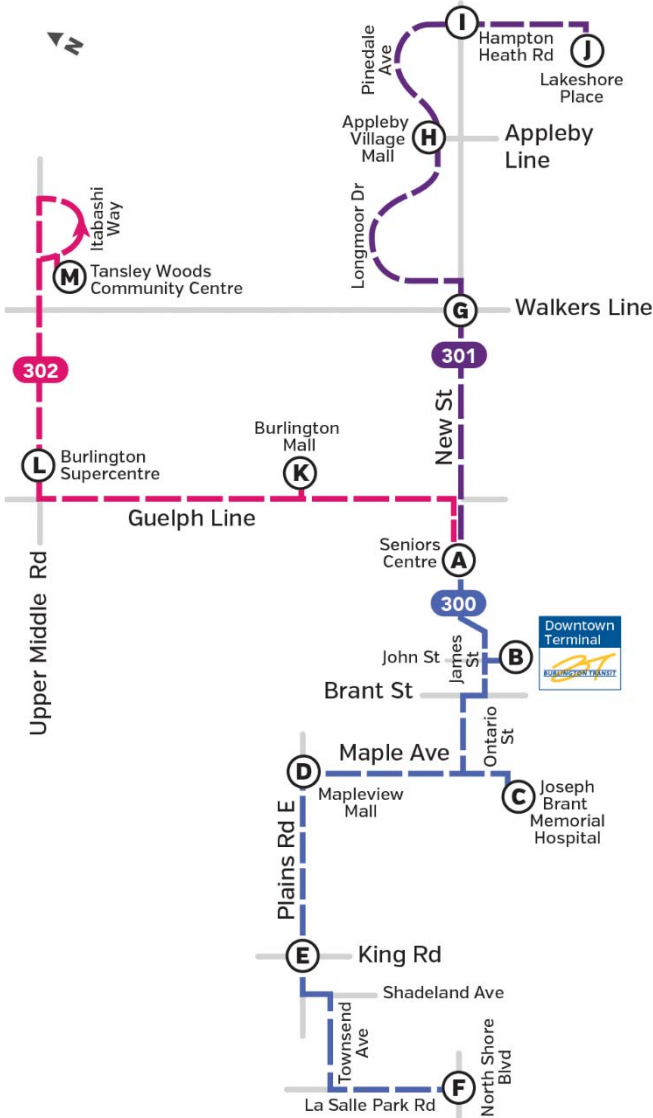

Community Routes

300, 301 and 302

Effective November 4, 2018

Burlingtontransit.ca
905-639-0550
contactbt@burlington.ca
#BurlONTransit

300 Aldershot

Weekdays to LaSalle Towers

Seniors Centre	Downtown Burlington	Joseph Brant Hospital	Mapleview Mall	Plains Rd. E & King Rd.	North Shore Blvd. & LaSalle Park Rd.
A	B	C	D	E	F
11:00	11:04	11:08	11:14	11:20	11:29
12:00	12:04	12:08	12:14	12:20	12:29
1:00	1:04	1:08	1:14	1:20	1:29
2:00	2:04	2:08	2:14	2:20	2:29

300 Aldershot

Weekdays to Seniors' Centre

North Shore Blvd. & LaSalle Park Rd.	Plains Rd. E & King Rd.	Mapleview Mall	Joseph Brant Hospital	Downtown Burlington	Seniors' Centre
F	E	D	C	B	A
10:29	10:37	10:43	10:49	10:53	10:57
11:29	11:37	11:43	11:49	11:53	11:57
12:29	12:37	12:43	12:49	12:53	12:57
1:29	1:37	1:43	1:49	1:53	1:57

301**Pinedale****Weekdays to Lakeshore Place**

Seniors' Centre	New St. & Walkers Line	Appleby Village Mall	New St. & Hampton Heath Rd.	Lakeshore Place
A	G	H	I	J
11:00	11:08	11:17	11:22	11:27
12:00	12:08	12:17	12:22	12:27
1:00	1:08	1:17	1:22	1:27
2:00	2:08	2:17	2:22	2:27

301**Pinedale****Weekdays to Seniors' Centre**

Lakeshore Place	New St. & Hampton Heath Rd.	Appleby Village Mall	New St. & Walkers Line	Seniors Centre
J	I	H	G	A
10:27	10:32	10:38	10:47	10:55
11:27	11:32	11:38	11:47	11:55
12:27	12:32	12:38	12:47	12:55
1:27	1:32	1:38	1:47	1:55