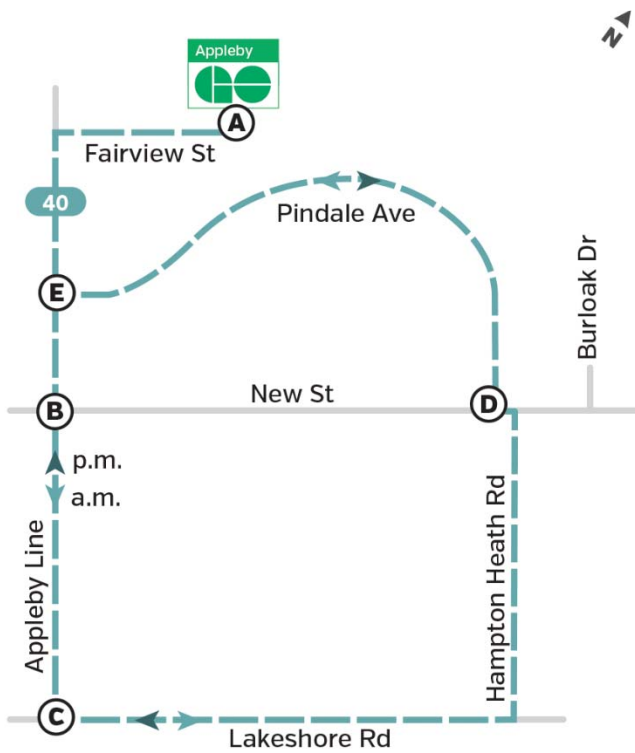

Route 40A/B

Appleby - Walkers

Effective November 4, 2018

Burlingtontransit.ca
905-639-0550
contactbt@burlington.ca
#BurlONTransit

40A Pinedale - Hampton

Weekdays to Appleby GO

Branch	Appleby GO Station (Depart)	Appleby Line & New St.	Appleby Line & Lakeshore Rd.	Pinedale Av. & New St.	Pinedale Av. & Appleby Line	Appleby GO Station (Arrive)
	A	B	C	D	E	A
Morning						
A	5:20	5:24	5:26	5:33	5:37	5:40
A	5:50	5:54	5:56	6:03	6:07	6:10
A	6:20	6:24	6:26	6:33	6:37	6:40
A	6:50	6:54	6:56	7:03	7:07	7:10
A	7:20	7:24	7:26	7:33	7:37	7:40

40B Pinedale - Hampton

Weekdays to Appleby GO

Branch	Appleby GO Station (Depart)	Pinedale Av. & Appleby Line	Pinedale Av. & New St.	Appleby Line & Lakeshore Rd.	Appleby Line & New St.	Appleby GO Station (Arrive)
	A	E	D	C	B	A
Afternoon						
B	3:20	3:23	3:27	3:34	3:36	3:40
B	3:50	3:53	3:57	4:04	4:06	4:10
B	4:20	4:23	4:27	4:34	4:36	4:40
B	4:50	4:53	4:57	5:04	5:06	5:10
B	5:20	5:23	5:27	5:34	5:36	5:40
B	5:50	5:53	5:57	6:04	6:06	6:10
B	6:20	6:23	6:27	6:34	6:36	6:40