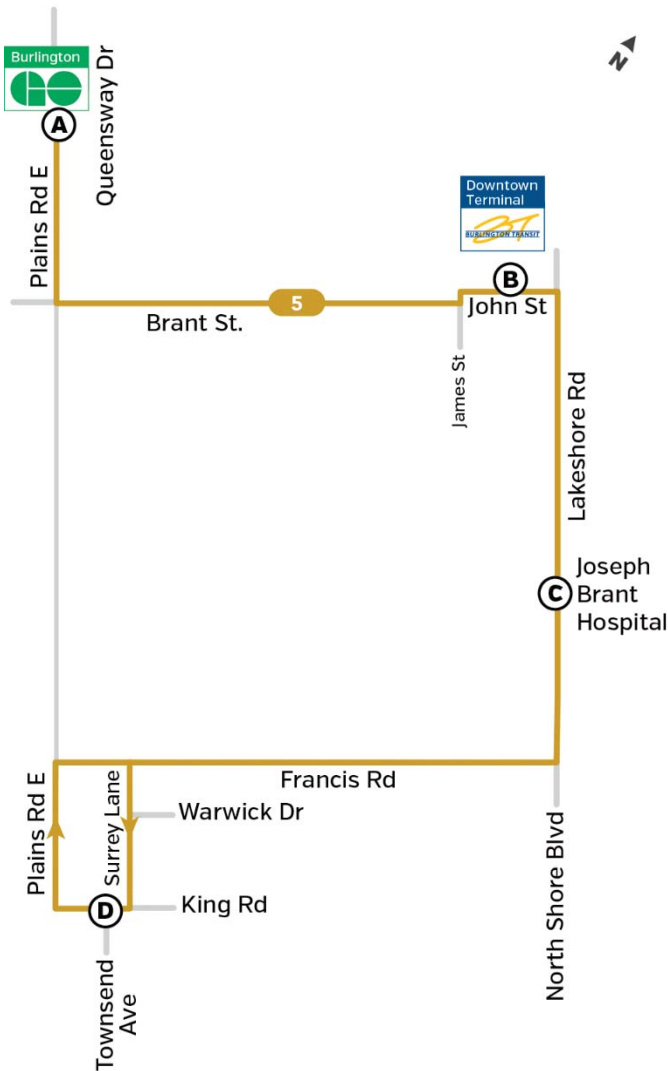

Route 5

Francis - Downtown

Effective November 4, 2018

Burlingtontransit.ca
905-639-0550
contactbt@burlington.ca
#BurlONTransit

5 Francis - Downtown

Weekdays

Weekdays to Burlington GO				Weekdays to King Road			
King Rd. & Townsend	Joseph Brant Hospital	Downtown Burlington	Burlington GO Station	Burlington GO Station	Downtown Burlington	Joseph Brant Hospital	King Rd. & Townsend
D	C	B	A	A	B	C	D
6:39	6:47	6:52	7:05	6:10	6:22	6:27	6:35
7:09	7:17	7:22	7:35	6:40	6:52	6:57	7:05
7:39	7:47	7:52	8:05	7:10	7:22	7:27	7:35
8:09	8:17	8:22	8:35	7:40	7:52	7:57	8:05
8:39	8:47	8:52	9:05	8:10	8:22	8:27	8:35
9:09	9:17	9:22	9:35	8:40	8:52	8:57	9:05
9:39	9:47	9:52	10:05	9:10	9:22	9:27	9:35
10:09	10:17	10:22	10:35	9:40	9:52	9:57	10:05
10:39	10:47	10:52	11:05	10:10	10:22	10:27	10:35
11:09	11:17	11:22	11:35	10:40	10:52	10:57	11:05
11:39	11:47	11:52	12:05	11:10	11:22	11:27	11:35
12:09	12:17	12:22	12:35	11:40	11:52	11:57	12:05
12:39	12:47	12:52	1:05	12:10	12:22	12:27	12:35
1:09	1:17	1:22	1:35	12:40	12:52	12:57	1:05
1:39	1:47	1:52	2:05	1:10	1:22	1:27	1:35
2:09	2:17	2:22	2:35	1:40	1:52	1:57	2:05
2:39	2:47	2:52	3:05	2:10	2:22	2:27	2:35
3:09	3:17	3:22	3:35	2:40	2:52	2:57	3:05
3:39	3:47	3:52	4:05	3:10	3:22	3:27	3:35
4:09	4:17	4:22	4:35	3:40	3:52	3:57	4:05
4:39	4:47	4:52	5:05	4:10	4:22	4:27	4:35
5:09	5:17	5:22	5:35	4:40	4:52	4:57	5:05
5:39	5:47	5:52	6:05	5:10	5:22	5:27	5:35
6:09	6:17	6:22	6:35	5:40	5:52	5:57	6:05
6:39	6:47	6:52	7:05	6:10	6:22	6:27	6:35
7:09	7:17	7:22	7:35	6:40	6:52	6:57	7:05
7:39	7:47	7:52	8:05	7:10	7:22	7:27	7:35
8:09	8:17	8:22	8:35	7:40	7:52	7:57	8:05
				8:10	8:22	8:27	8:35