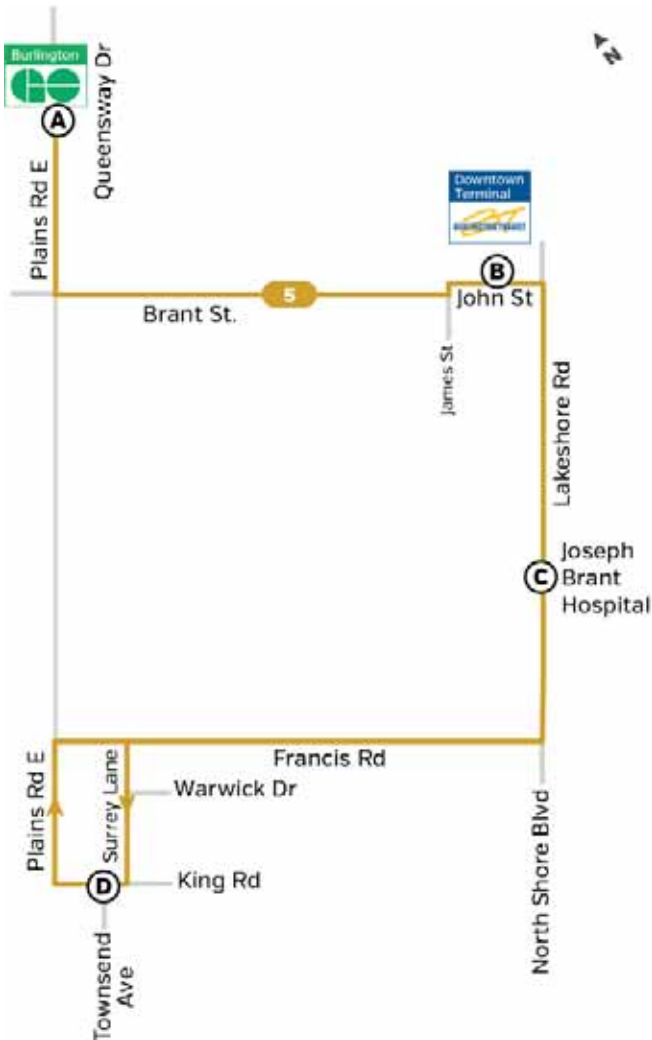

Route 5

Francis - Downtown

Effective January 6, 2019

Burlingtontransit.ca
905-639-0550
contactbt@burlington.ca
[#BurlONTransit](https://twitter.com/BurlONTransit)

5 Francis - Downtown

Weekdays

Weekdays to Burlington GO

King Rd. & Townsend	Joseph Brant Hospital	Downtown Burlington	Burlington GO Station
D	C	B	A
6:37	6:45	6:52	7:05
7:07	7:15	7:22	7:35
7:37	7:45	7:52	8:05
8:07	8:15	8:22	8:35
8:37	8:45	8:52	9:05
9:07	9:15	9:22	9:35
9:37	9:45	9:52	10:05
10:07	10:15	10:22	10:35
10:37	10:45	10:52	11:05
11:07	11:15	11:22	11:35
11:37	11:45	11:52	12:05
12:07	12:15	12:22	12:35
12:37	12:45	12:52	1:05
1:07	1:15	1:22	1:35
1:37	1:45	1:52	2:05
2:07	2:15	2:22	2:35
2:37	2:45	2:52	3:05
3:07	3:15	3:22	3:35
3:37	3:45	3:52	4:05
4:07	4:15	4:22	4:35
4:37	4:45	4:52	5:05
5:07	5:15	5:22	5:35
5:37	5:45	5:52	6:05
6:07	6:15	6:22	6:35
6:37	6:45	6:52	7:05
7:07	7:15	7:22	7:35
7:37	7:45	7:52	8:05
8:07	8:15	8:22	8:35

Weekdays to King Road

Burlington GO Station	Downtown Burlington	Joseph Brant Hospital	King Rd. & Townsend
A	B	C	D
6:10	6:24	6:29	6:37
6:40	6:54	6:59	7:07
7:10	7:24	7:29	7:37
7:40	7:54	7:59	8:07
8:10	8:24	8:29	8:37
8:40	8:54	8:59	9:07
9:10	9:24	9:29	9:37
9:40	9:54	9:59	10:07
10:10	10:24	10:29	10:37
10:40	10:54	10:59	11:07
11:10	11:24	11:29	11:37
11:40	11:54	11:59	12:07
12:10	12:24	12:29	12:37
12:40	12:54	12:59	1:07
1:10	1:24	1:29	1:37
1:40	1:54	1:59	2:07
2:10	2:24	2:29	2:37
2:40	2:54	2:59	3:07
3:10	3:24	3:29	3:37
3:40	3:54	3:59	4:07
4:10	4:24	4:29	4:37
4:40	4:54	4:59	5:07
5:10	5:24	5:29	5:37
5:40	5:54	5:59	6:07
6:10	6:24	6:29	6:37
6:40	6:54	6:59	7:07
7:10	7:24	7:29	7:37
7:40	7:54	7:59	8:07
8:10	8:24	8:29	8:37