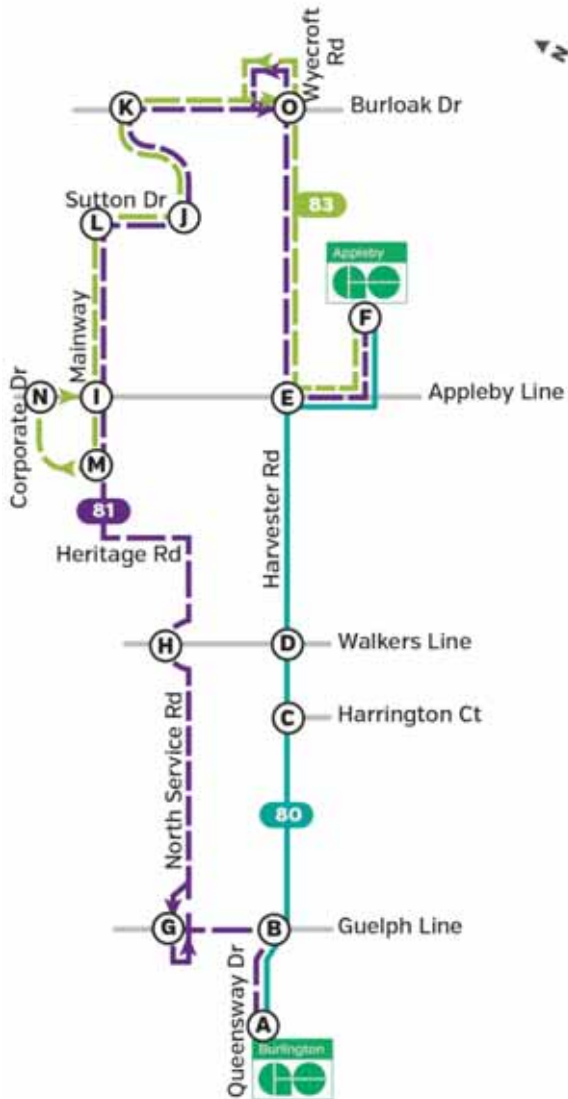

Industrial Routes

80, 81 and 83

Effective January 6, 2019

Burlingtontransit.ca
905-639-0550

contactbt@burlington.ca

#BurlONTTransit

80

Harvester

Weekdays to Appleby GO

Burlington GO Station	Harvester Rd. & Guelph Line	Burlington Transit 3332 Harvester Rd.	Harvester Rd. & Walkers Line	Harvester Rd. & Appleby Line	Appleby GO Station
A	B	C	D	E	F
5:25	5:31	5:35	5:39	5:44	5:50
5:55	6:01	6:05	6:09	6:14	6:20
6:25	6:31	6:35	6:39	6:44	6:50
6:55	7:01	7:05	7:09	7:14	7:20
7:25	7:31	7:35	7:39	7:44	7:50
7:55	8:01	8:05	8:09	8:14	8:20
8:25	8:31	8:35	8:39	8:44	8:50
8:55	9:01	9:05	9:09	9:14	9:20
9:25	9:31	9:35	9:39	9:44	9:50
9:55	10:01	10:05	10:09	10:14	10:20
10:25	10:31	10:35	10:39	10:44	10:50
10:55	11:01	11:05	11:09	11:14	11:20
11:25	11:31	11:35	11:39	11:44	11:50
11:55	12:01	12:05	12:09	12:14	12:20
12:25	12:31	12:35	12:39	12:44	12:50
12:55	1:01	1:05	1:09	1:14	1:20
1:25	1:31	1:35	1:39	1:44	1:50
1:55	2:01	2:05	2:09	2:14	2:20
2:25	2:31	2:35	2:39	2:44	2:50
2:55	3:01	3:05	3:09	3:14	3:20
3:25	3:31	3:35	3:39	3:44	3:50
3:55	4:01	4:05	4:09	4:14	4:20
4:25	4:31	4:35	4:39	4:44	4:50
4:55	5:01	5:05	5:09	5:14	5:20
5:25	5:31	5:35	5:39	5:44	5:50
5:55	6:01	6:05	6:09	6:14	6:20
6:25	6:31	6:35	6:39	6:44	6:50