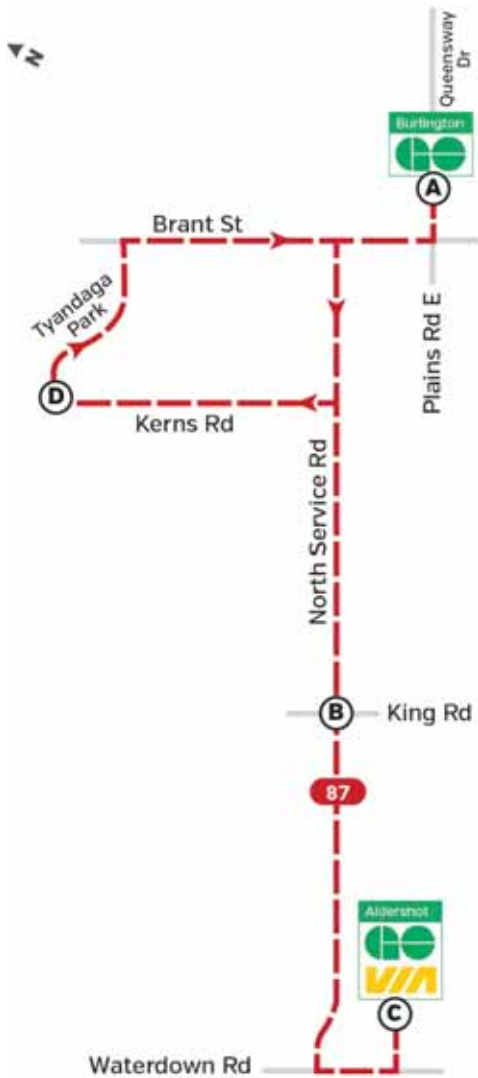

Route 87

North Service - Aldershot

Effective January 6, 2019

Burlingtontransit.ca
905-639-0550
contactbt@burlington.ca
#BurIONTransit

87

North Service Aldershot

Weekdays

To Aldershot GO

Burlington GO Station (Depart)	North Service Rd. & King Rd.	Aldershot GO Station (Arrive)
A	B	C
5:45	5:55	6:03
6:27	6:37	6:45
7:12	7:22	7:30
7:57	8:07	8:15
8:46	8:56	9:04
2:55	3:05	3:13
3:40	3:50	3:58
4:26	4:36	4:44
5:10	5:20	5:28
5:56	6:06	6:14

To Burlington GO

Aldershot GO Station (Depart)	North Service Rd. & King Rd.	Kerns Rd. & Tyandaga Dr.	Burlington GO Station (Arrive)
C	B	D	A
6:05	6:13	6:19	6:27
6:50	6:58	7:04	7:12
7:35	7:43	7:49	7:57
8:20	8:28	8:34	8:42
9:08	9:16	9:22	9:30
3:18	3:26	3:32	3:40
4:04	4:12	4:18	4:26
4:48	4:56	5:02	5:10
5:34	5:42	5:48	5:56
6:18	6:26	6:32	6:40