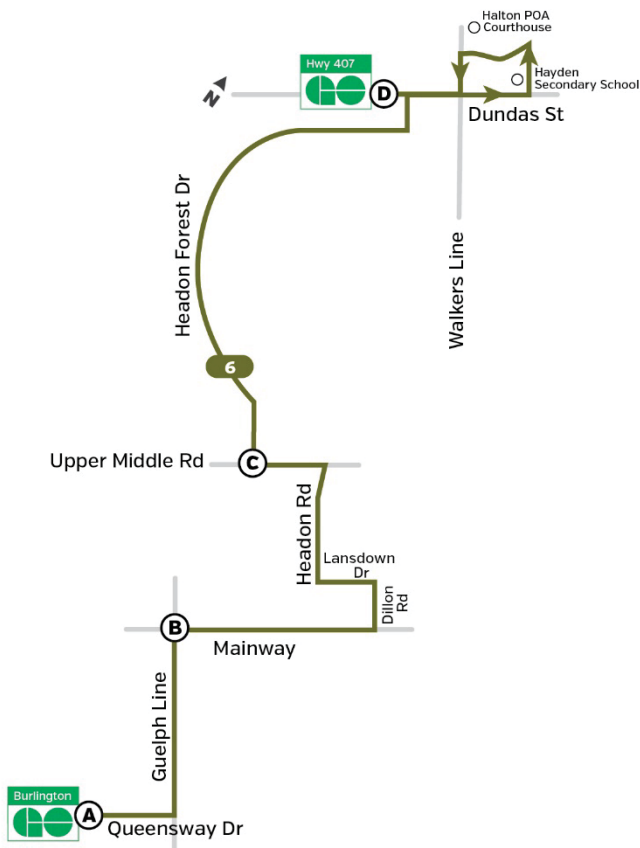

Route 6

Headon

Effective March 3, 2019

Burlingtontransit.ca
905-639-0550
contactbt@burlington.ca
[#BurlONTransit](https://twitter.com/BurlONTransit)

6

Headon

Weekdays to Burlington GO

GO 407 Carpool	Upper Middle Rd. & Headon Forest	Guelph Line & Mainway	Burlington GO Station
5:58	6:06	6:13	6:20
6:28	6:36	6:43	6:50
6:58	7:06	7:13	7:20
7:28	7:36	7:43	7:50
7:58	8:06	8:13	8:20
8:28	8:36	8:43	8:50
8:58	9:06	9:13	9:20
9:28	9:36	9:43	9:50
9:58	10:06	10:13	10:20
10:28	10:36	10:43	10:50
10:58	11:06	11:13	11:20
11:28	11:36	11:43	11:50
11:58	12:06	12:13	12:20
12:28	12:36	12:43	12:50
12:58	1:06	1:13	1:20
1:28	1:36	1:43	1:50
1:58	2:06	2:13	2:20
2:28	2:36	2:43	2:50
2:58	3:06	3:13	3:20
3:28	3:36	3:43	3:50
3:58	4:06	4:13	4:20
4:28	4:36	4:43	4:50
4:58	5:06	5:13	5:20
5:28	5:36	5:43	5:50
5:58	6:06	6:13	6:20
6:58	7:06	7:13	7:20
7:58	8:06	8:13	8:20
8:58	9:06	9:13	9:20
9:58	10:06	10:13	10:20